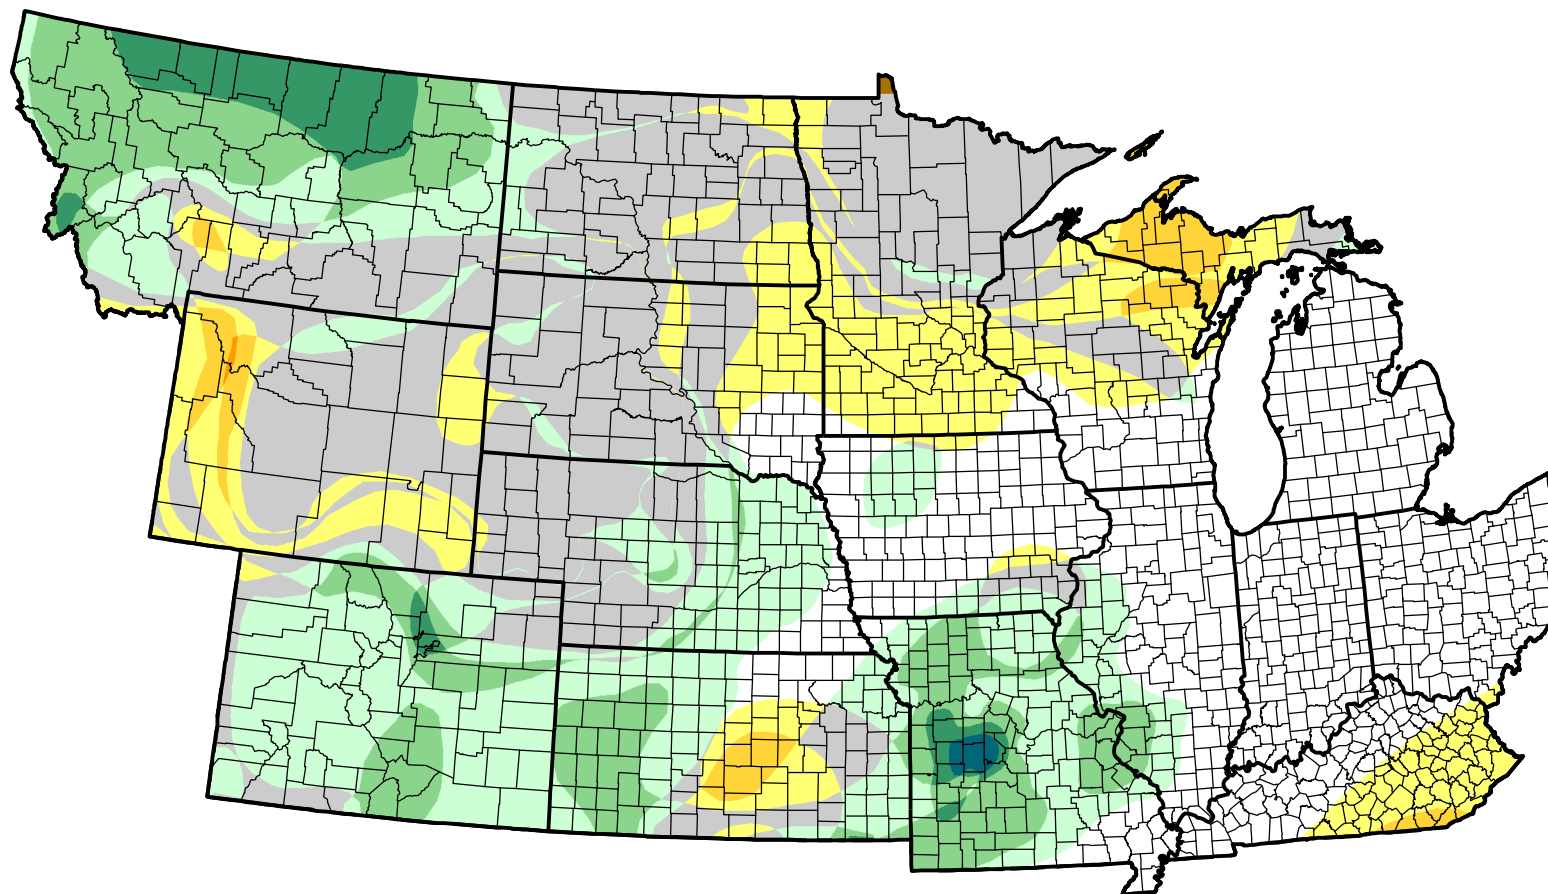

U.S. Drought Monitor Class Change - NWS Central Start of Water Year

February 13, 2007
compared to
September 28, 2006

droughtmonitor.unl.edu

-  5 Class Degradation
-  4 Class Degradation
-  3 Class Degradation
-  2 Class Degradation
-  1 Class Degradation
-  No Change
-  1 Class Improvement
-  2 Class Improvement
-  3 Class Improvement
-  4 Class Improvement
-  5 Class Improvement