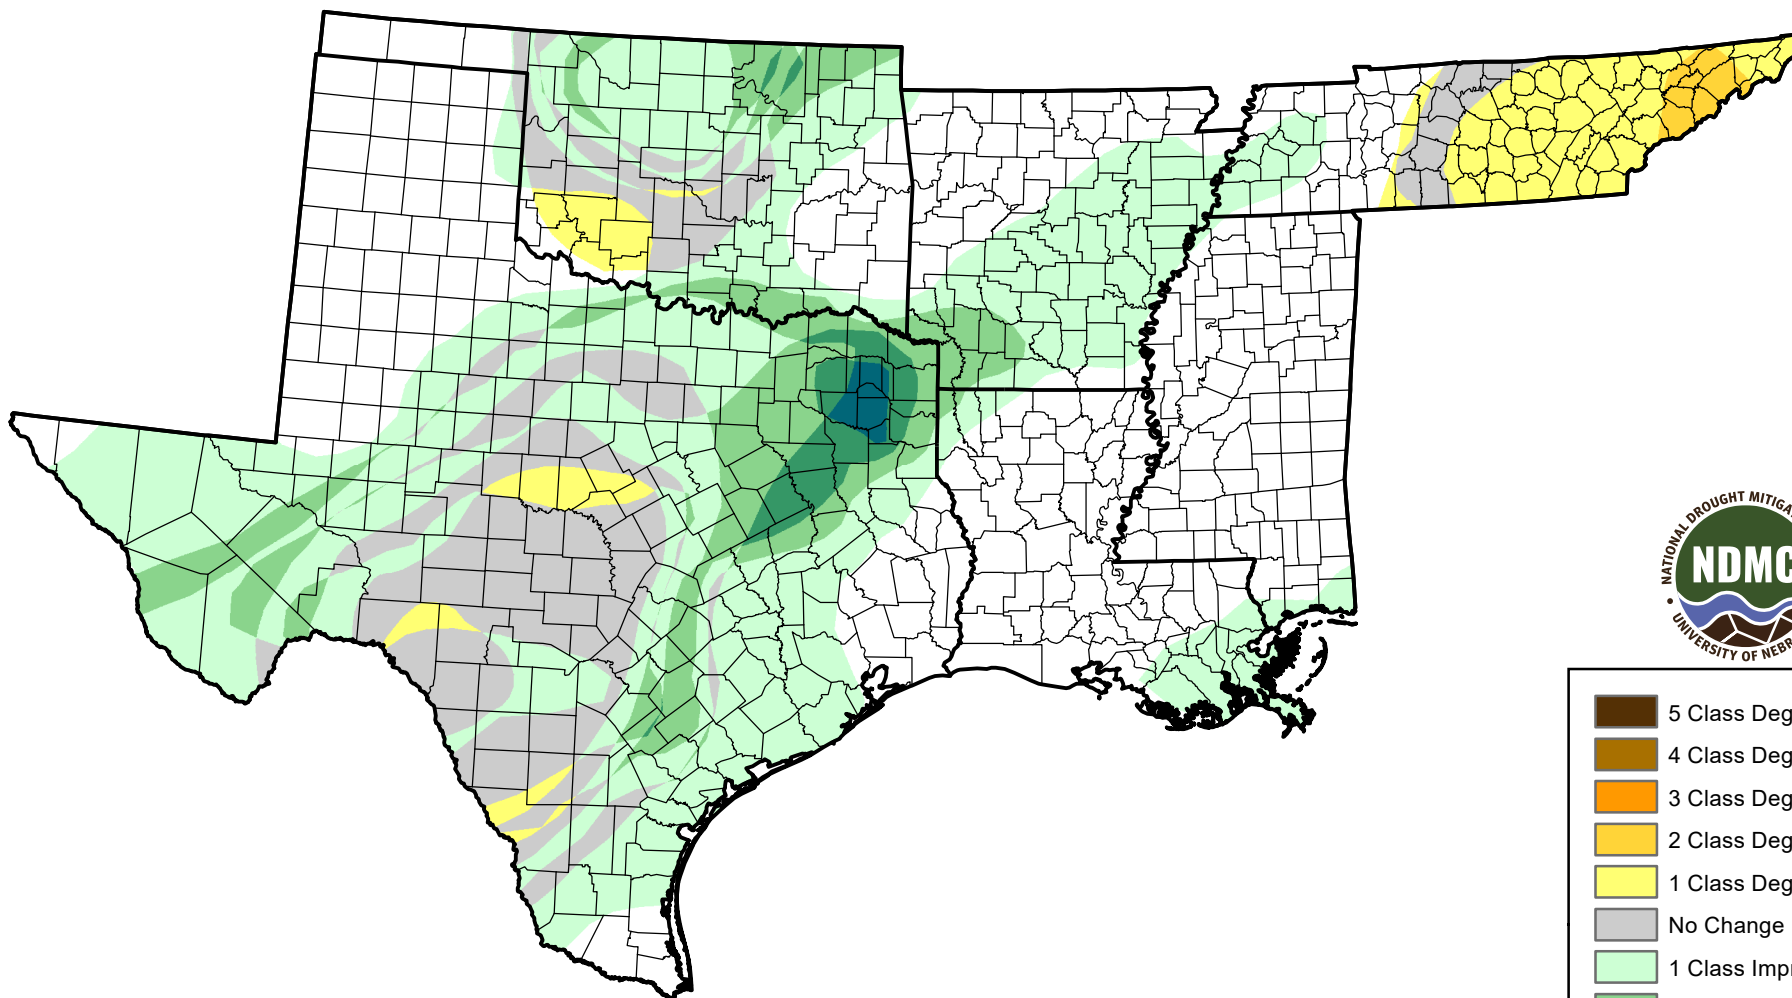

U.S. Drought Monitor Class Change - South

Start of Calendar Year

February 13, 2007
compared to
January 4, 2007

droughtmonitor.unl.edu

-  5 Class Degradation
-  4 Class Degradation
-  3 Class Degradation
-  2 Class Degradation
-  1 Class Degradation
-  No Change
-  1 Class Improvement
-  2 Class Improvement
-  3 Class Improvement
-  4 Class Improvement
-  5 Class Improvement