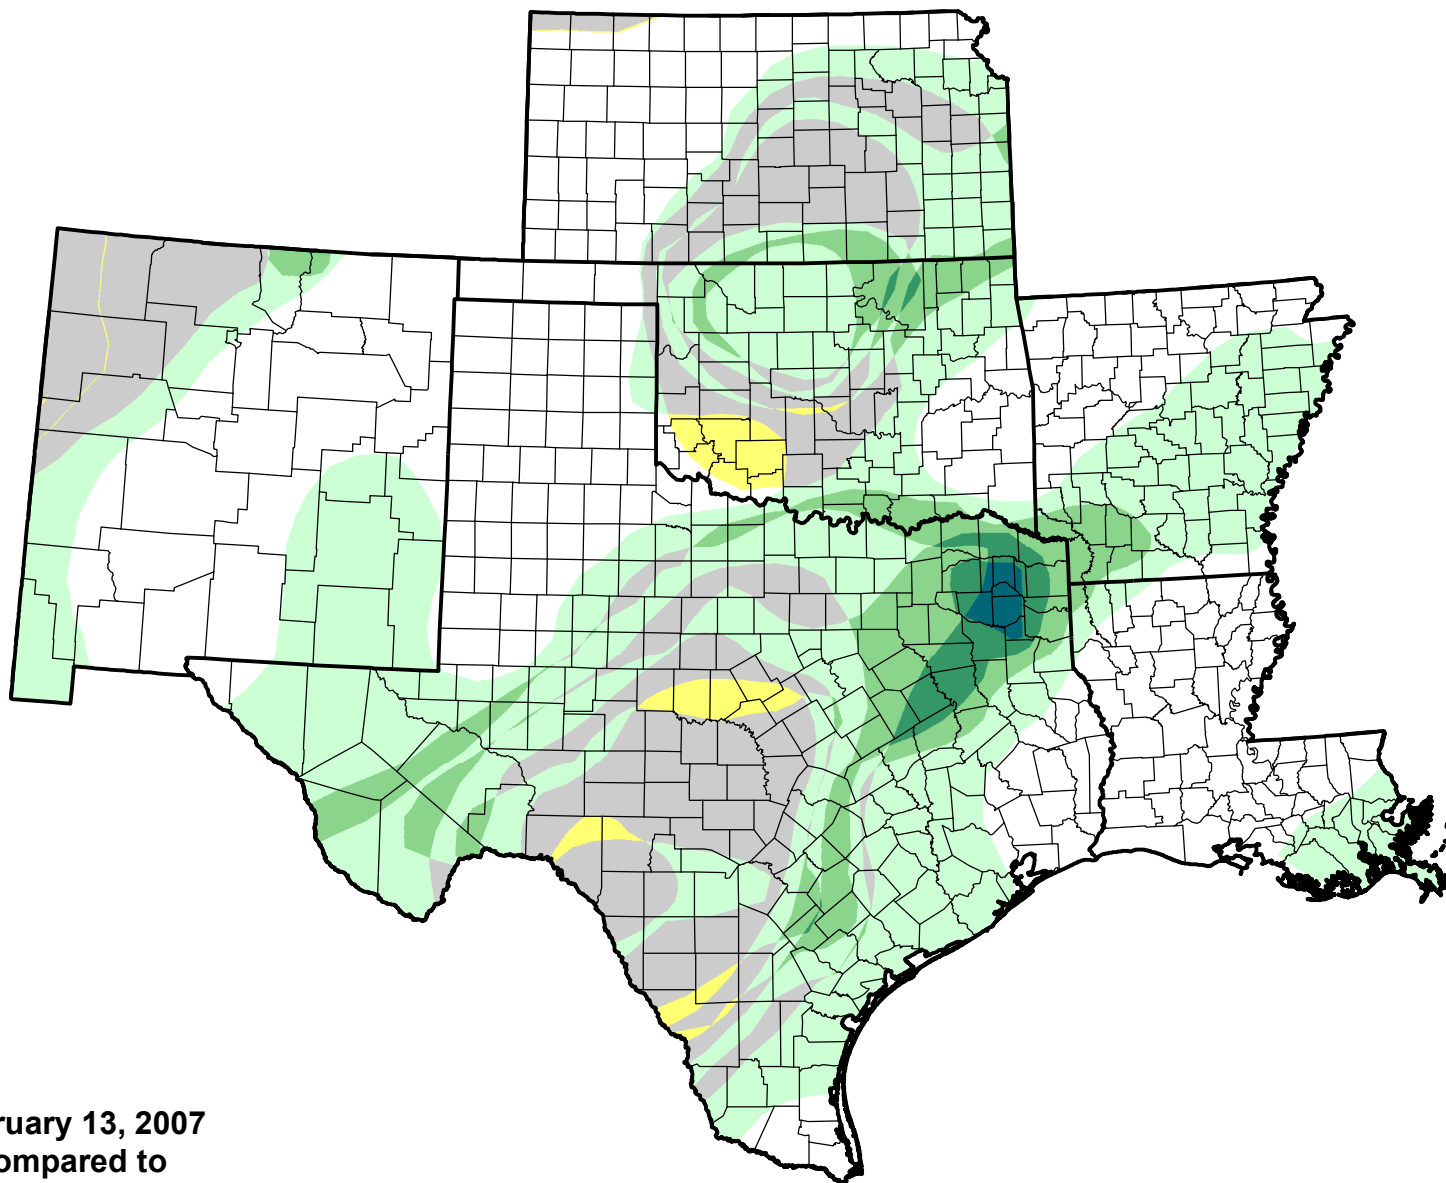

# U.S. Drought Monitor Class Change - SCIPP

Start of Calendar Year

February 13, 2007  
compared to  
January 4, 2007

[droughtmonitor.unl.edu](http://droughtmonitor.unl.edu)

-  5 Class Degradation
-  4 Class Degradation
-  3 Class Degradation
-  2 Class Degradation
-  1 Class Degradation
-  No Change
-  1 Class Improvement
-  2 Class Improvement
-  3 Class Improvement
-  4 Class Improvement
-  5 Class Improvement