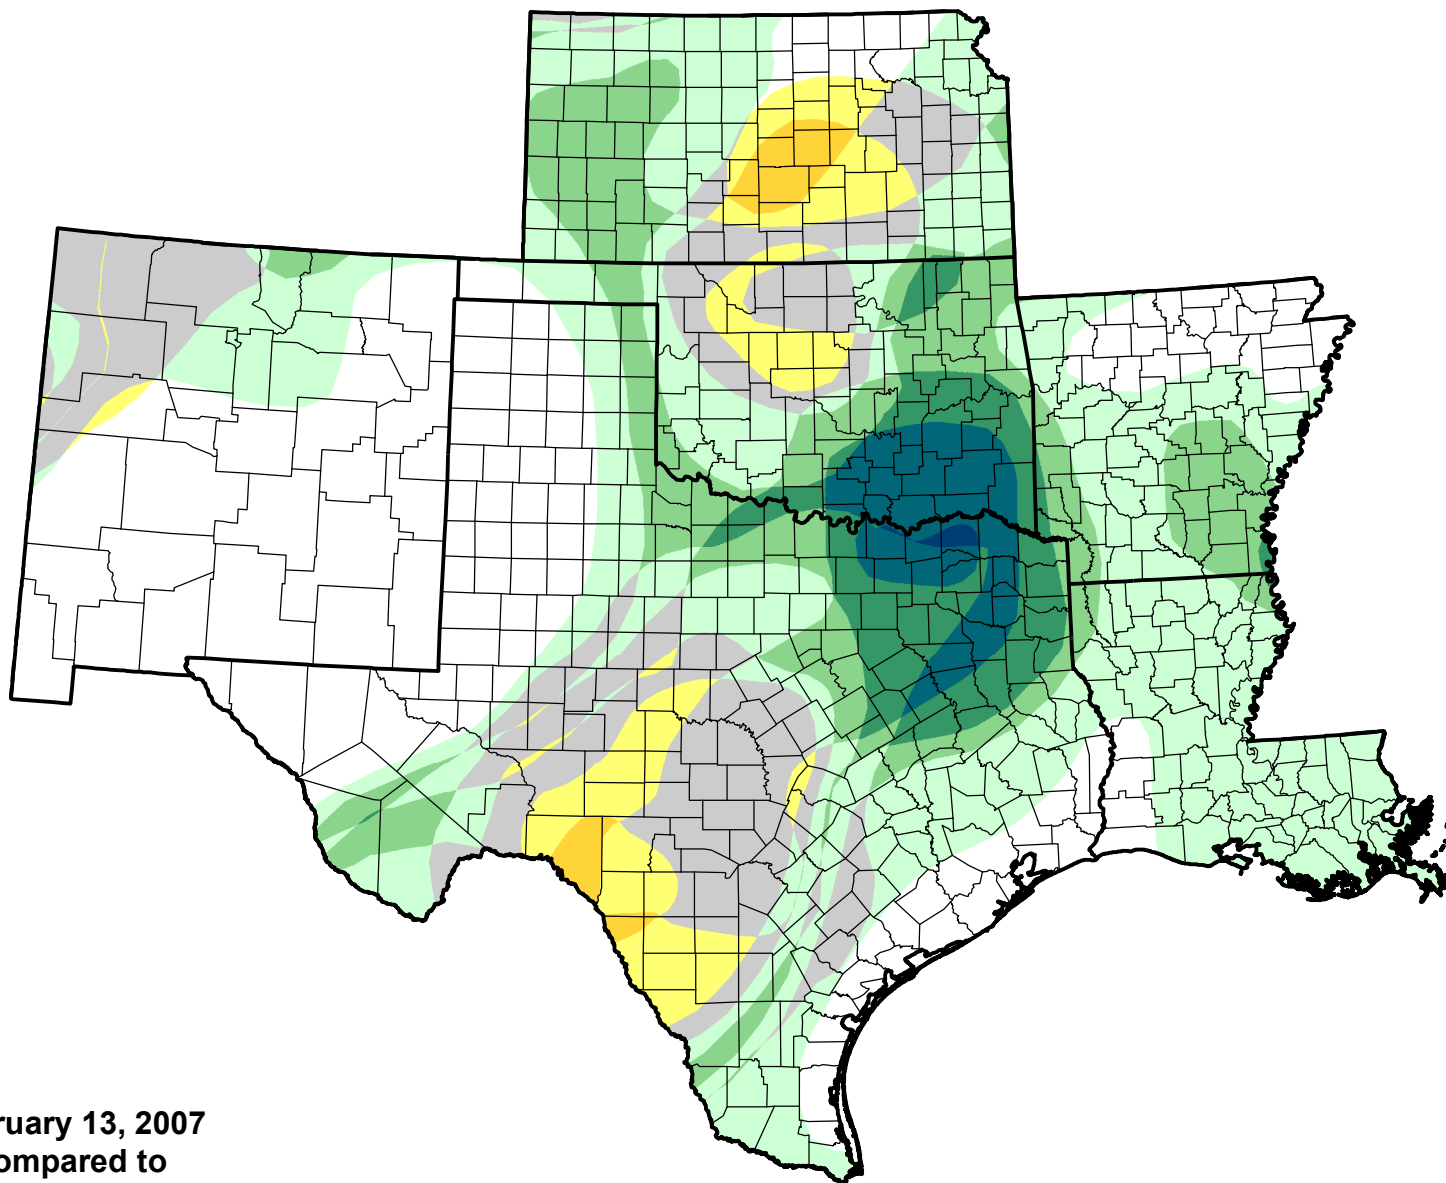

U.S. Drought Monitor Class Change - SCIPP

Start of Water Year

February 13, 2007
compared to
September 28, 2006

droughtmonitor.unl.edu

-  5 Class Degradation
-  4 Class Degradation
-  3 Class Degradation
-  2 Class Degradation
-  1 Class Degradation
-  No Change
-  1 Class Improvement
-  2 Class Improvement
-  3 Class Improvement
-  4 Class Improvement
-  5 Class Improvement