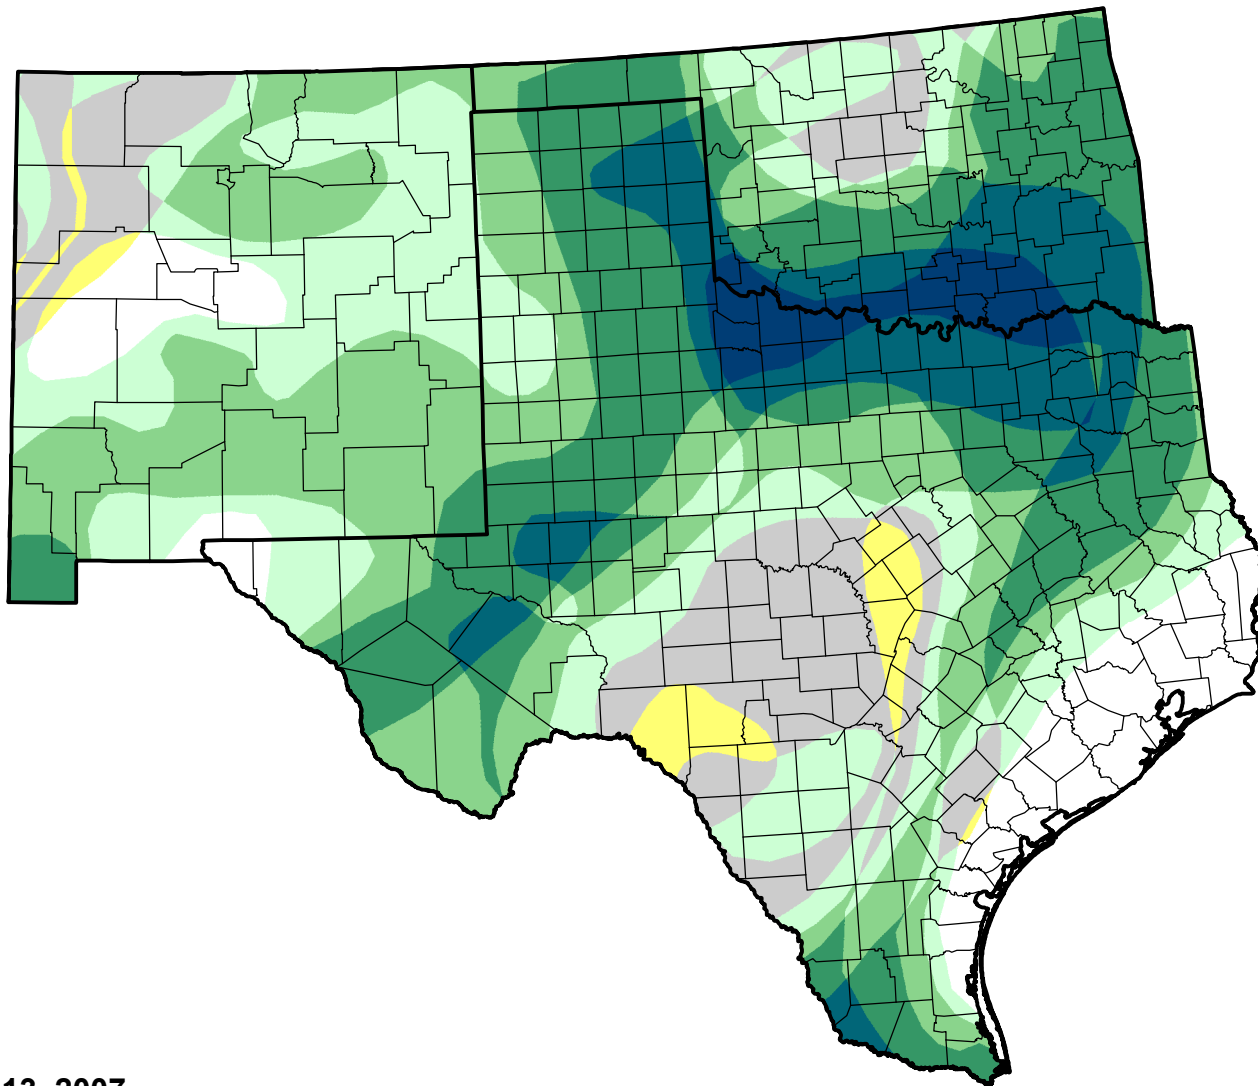

U.S. Drought Monitor Class Change - Southern Plains RDEWS

26 Week

February 13, 2007
compared to
August 17, 2006

droughtmonitor.unl.edu

- | | |
|---|---------------------|
|  | 5 Class Degradation |
|  | 4 Class Degradation |
|  | 3 Class Degradation |
|  | 2 Class Degradation |
|  | 1 Class Degradation |
|  | No Change |
|  | 1 Class Improvement |
|  | 2 Class Improvement |
|  | 3 Class Improvement |
|  | 4 Class Improvement |
|  | 5 Class Improvement |