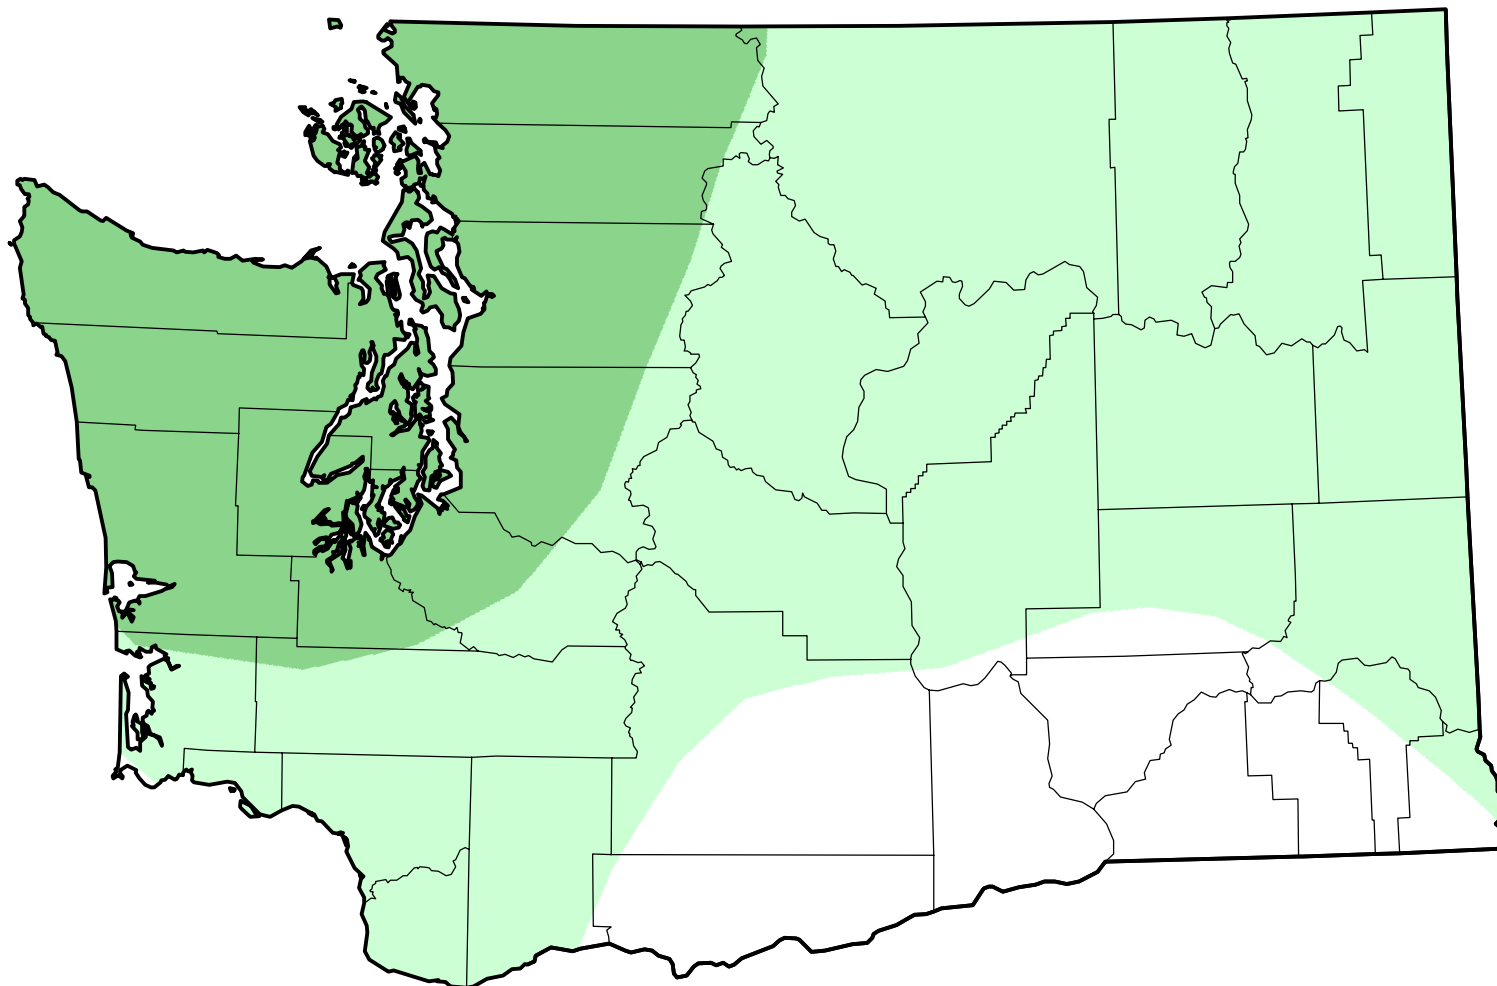

U.S. Drought Monitor Class Change - Washington

Start of Water Year

February 13, 2007
compared to
September 28, 2006

droughtmonitor.unl.edu

-  5 Class Degradation
-  4 Class Degradation
-  3 Class Degradation
-  2 Class Degradation
-  1 Class Degradation
-  No Change
-  1 Class Improvement
-  2 Class Improvement
-  3 Class Improvement
-  4 Class Improvement
-  5 Class Improvement