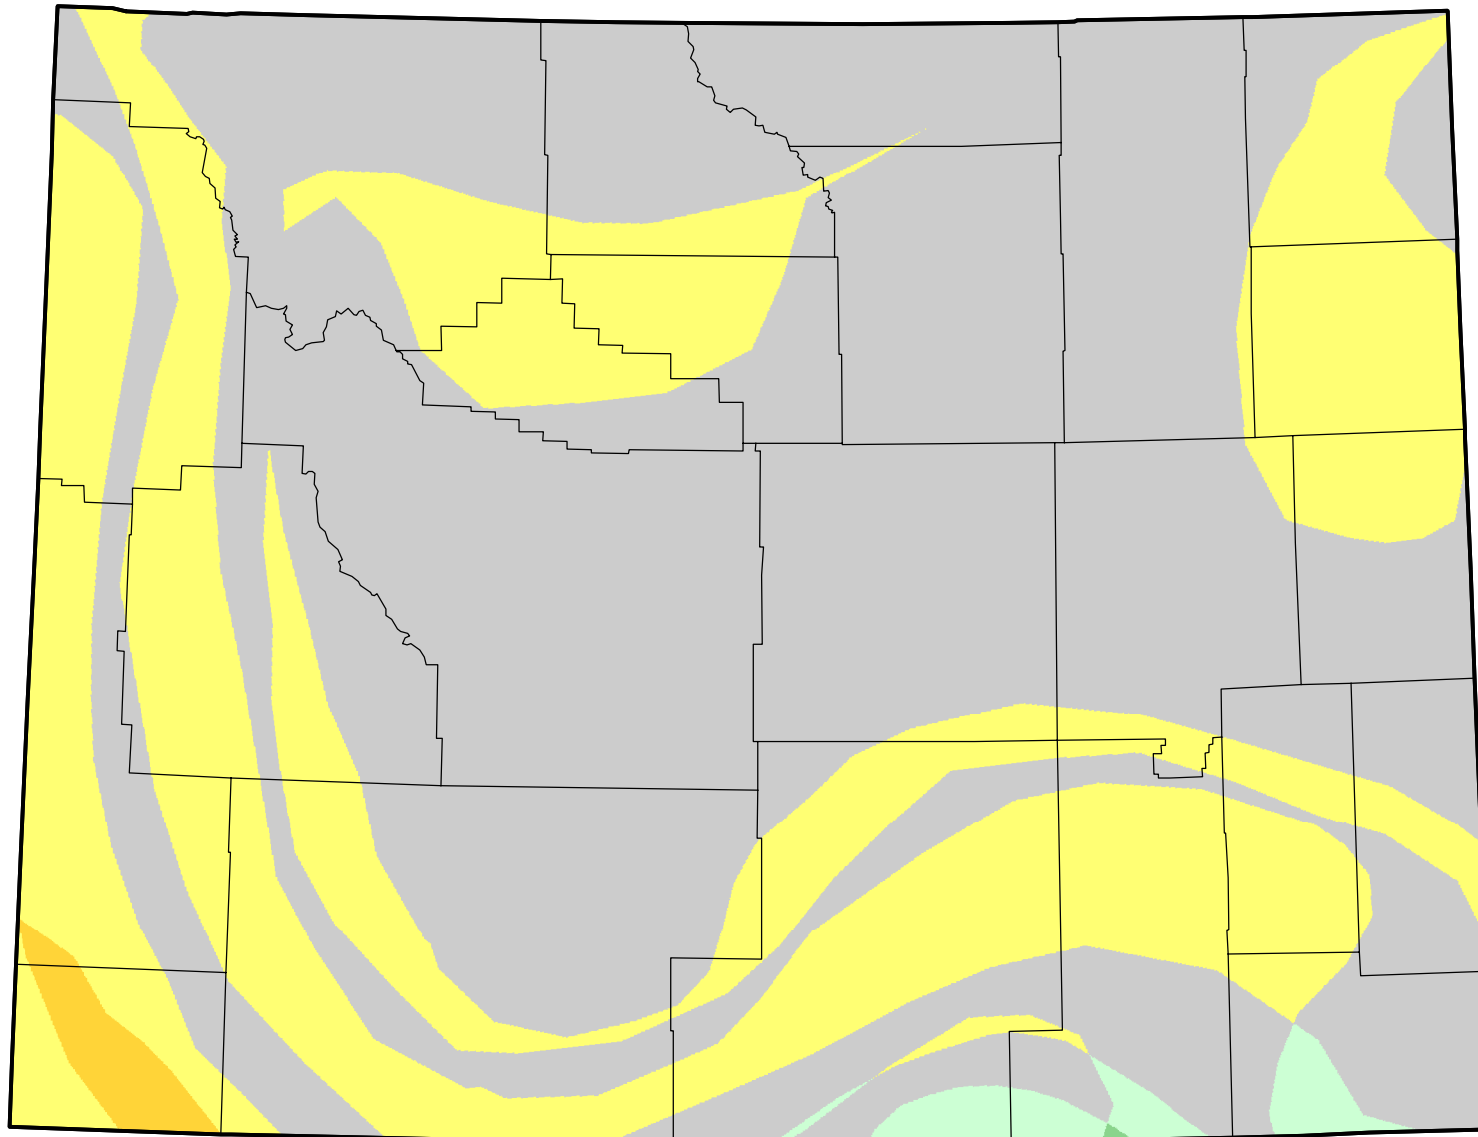

U.S. Drought Monitor Class Change - Wyoming

8 Week

February 13, 2007
compared to
December 21, 2006

droughtmonitor.unl.edu

- | | |
|---|---------------------|
|  | 5 Class Degradation |
|  | 4 Class Degradation |
|  | 3 Class Degradation |
|  | 2 Class Degradation |
|  | 1 Class Degradation |
|  | No Change |
|  | 1 Class Improvement |
|  | 2 Class Improvement |
|  | 3 Class Improvement |
|  | 4 Class Improvement |
|  | 5 Class Improvement |