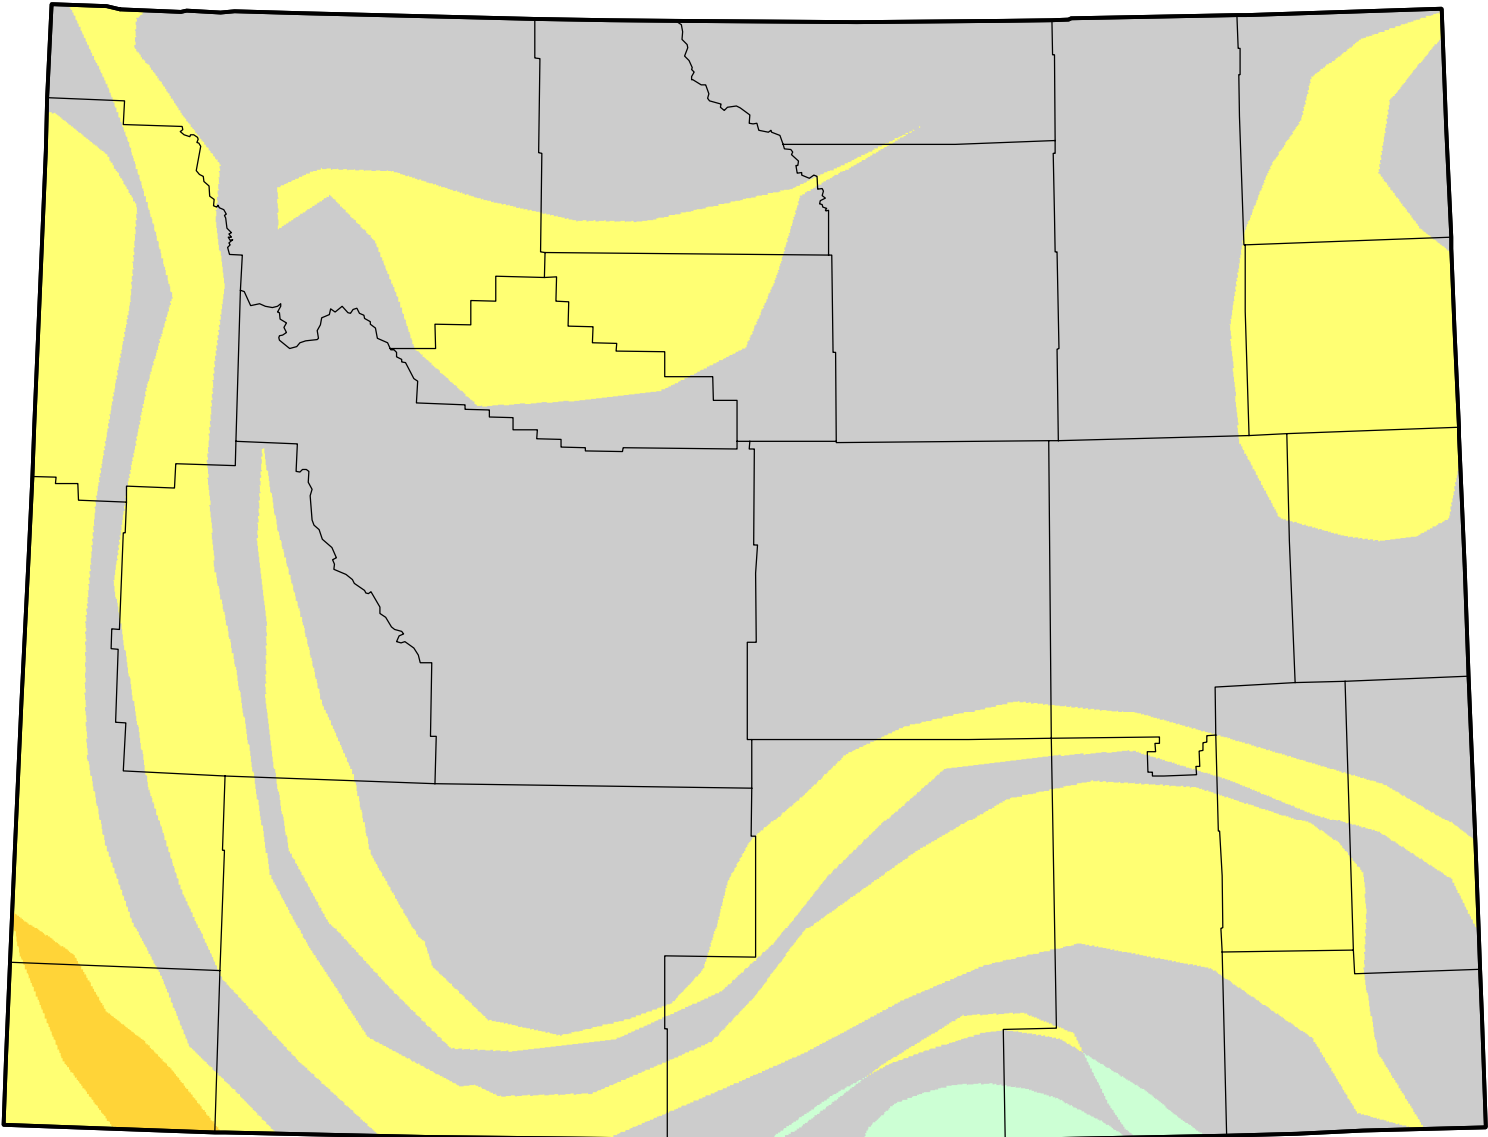

U.S. Drought Monitor Class Change - Wyoming

Start of Calendar Year

February 13, 2007
compared to
January 4, 2007

droughtmonitor.unl.edu

-  5 Class Degradation
-  4 Class Degradation
-  3 Class Degradation
-  2 Class Degradation
-  1 Class Degradation
-  No Change
-  1 Class Improvement
-  2 Class Improvement
-  3 Class Improvement
-  4 Class Improvement
-  5 Class Improvement