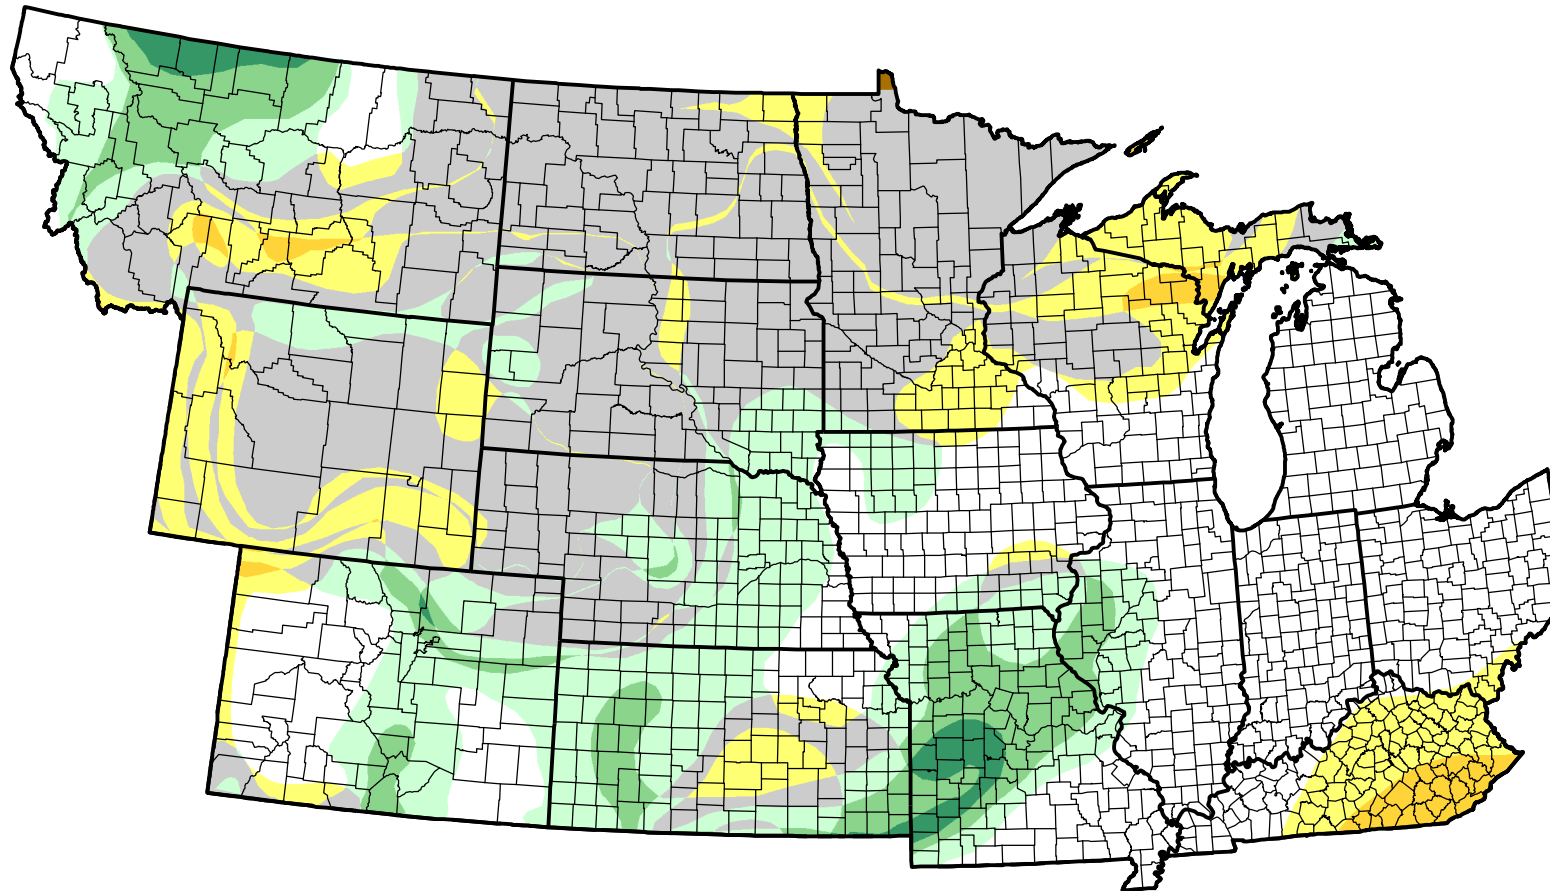

U.S. Drought Monitor Class Change - NWS Central 13 Week

February 20, 2007
compared to
November 22, 2006

droughtmonitor.unl.edu

-  5 Class Degradation
-  4 Class Degradation
-  3 Class Degradation
-  2 Class Degradation
-  1 Class Degradation
-  No Change
-  1 Class Improvement
-  2 Class Improvement
-  3 Class Improvement
-  4 Class Improvement
-  5 Class Improvement