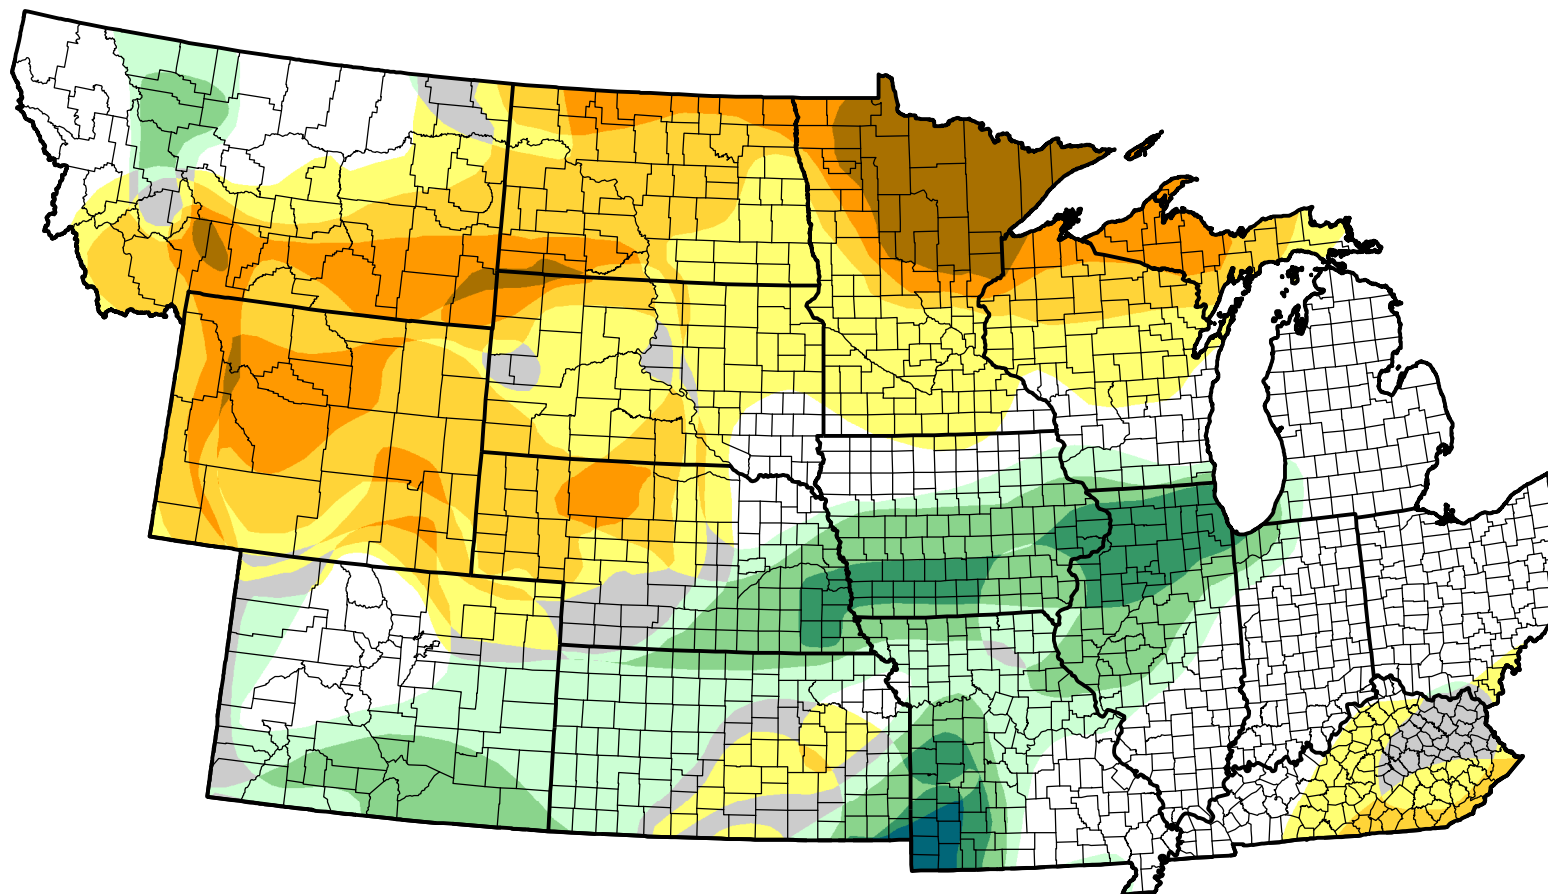

U.S. Drought Monitor Class Change - NWS Central 52 Week

-  5 Class Degradation
-  4 Class Degradation
-  3 Class Degradation
-  2 Class Degradation
-  1 Class Degradation
-  No Change
-  1 Class Improvement
-  2 Class Improvement
-  3 Class Improvement
-  4 Class Improvement
-  5 Class Improvement

February 20, 2007
compared to
February 23, 2006

droughtmonitor.unl.edu