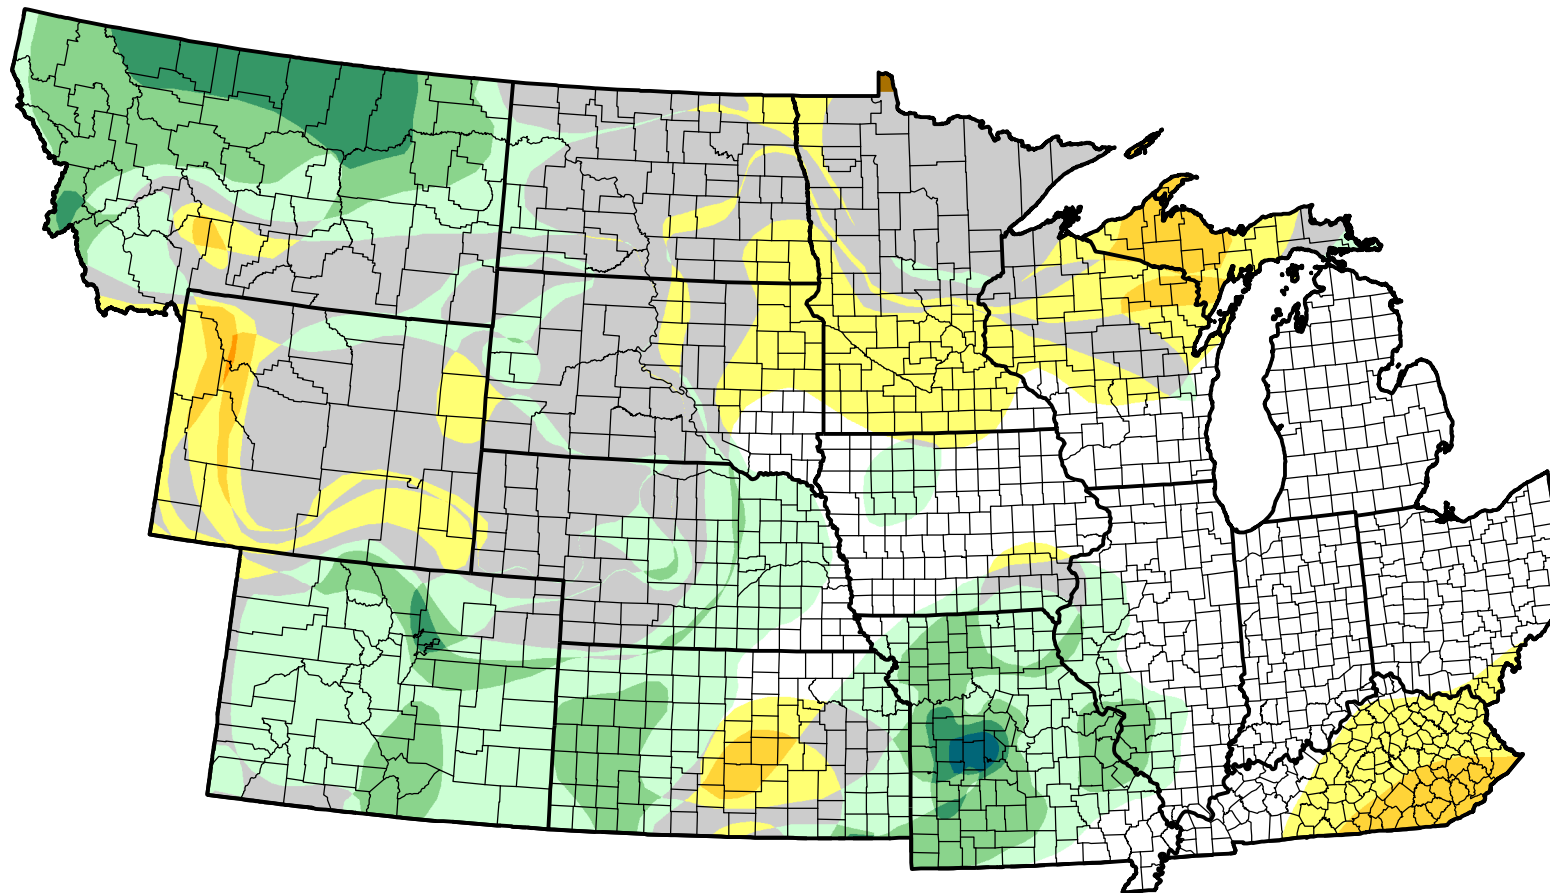

U.S. Drought Monitor Class Change - NWS Central Start of Water Year

-  5 Class Degradation
-  4 Class Degradation
-  3 Class Degradation
-  2 Class Degradation
-  1 Class Degradation
-  No Change
-  1 Class Improvement
-  2 Class Improvement
-  3 Class Improvement
-  4 Class Improvement
-  5 Class Improvement

February 20, 2007
compared to
September 28, 2006

droughtmonitor.unl.edu