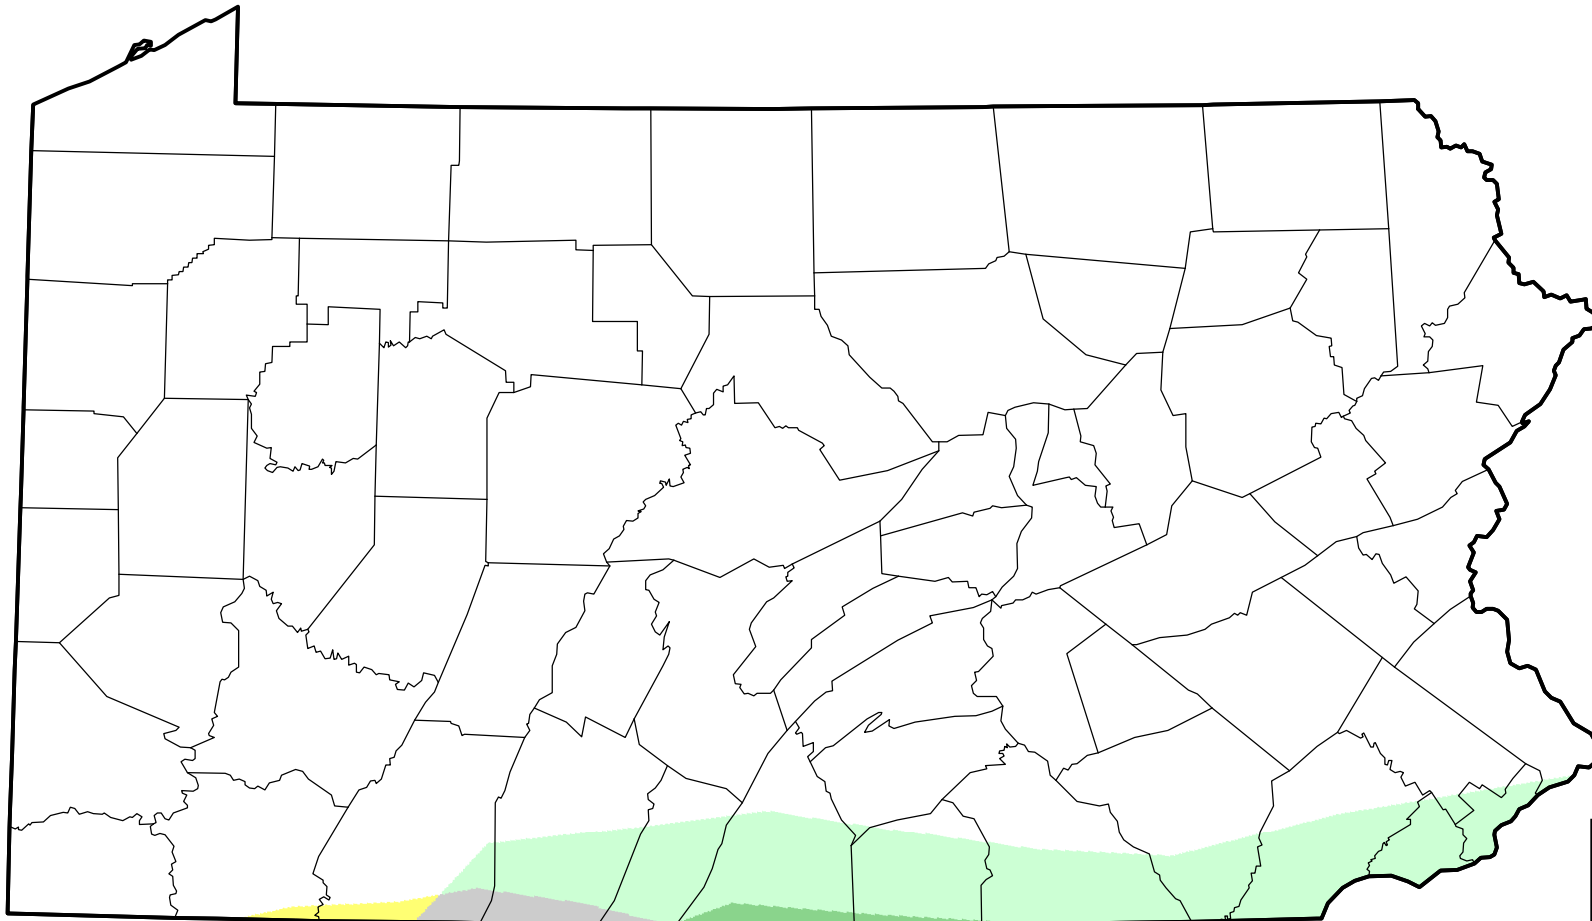

U.S. Drought Monitor Class Change - Pennsylvania

26 Week

-  5 Class Degradation
-  4 Class Degradation
-  3 Class Degradation
-  2 Class Degradation
-  1 Class Degradation
-  No Change
-  1 Class Improvement
-  2 Class Improvement
-  3 Class Improvement
-  4 Class Improvement
-  5 Class Improvement

February 20, 2007
compared to
August 24, 2006

droughtmonitor.unl.edu