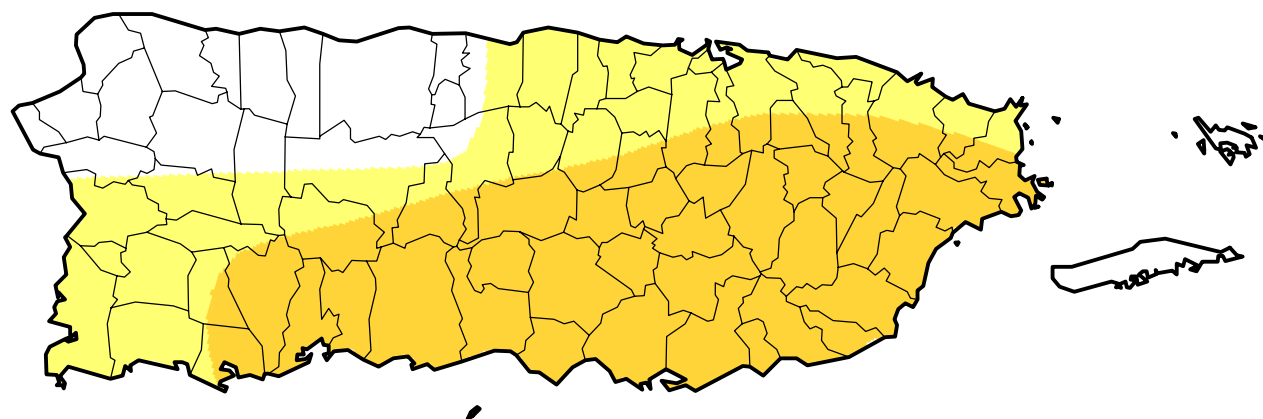

U.S. Drought Monitor Class Change - Puerto Rico

52 Week

February 20, 2007
compared to
February 23, 2006

droughtmonitor.unl.edu

- | | |
|---|---------------------|
|  | 5 Class Degradation |
|  | 4 Class Degradation |
|  | 3 Class Degradation |
|  | 2 Class Degradation |
|  | 1 Class Degradation |
|  | No Change |
|  | 1 Class Improvement |
|  | 2 Class Improvement |
|  | 3 Class Improvement |
|  | 4 Class Improvement |
|  | 5 Class Improvement |