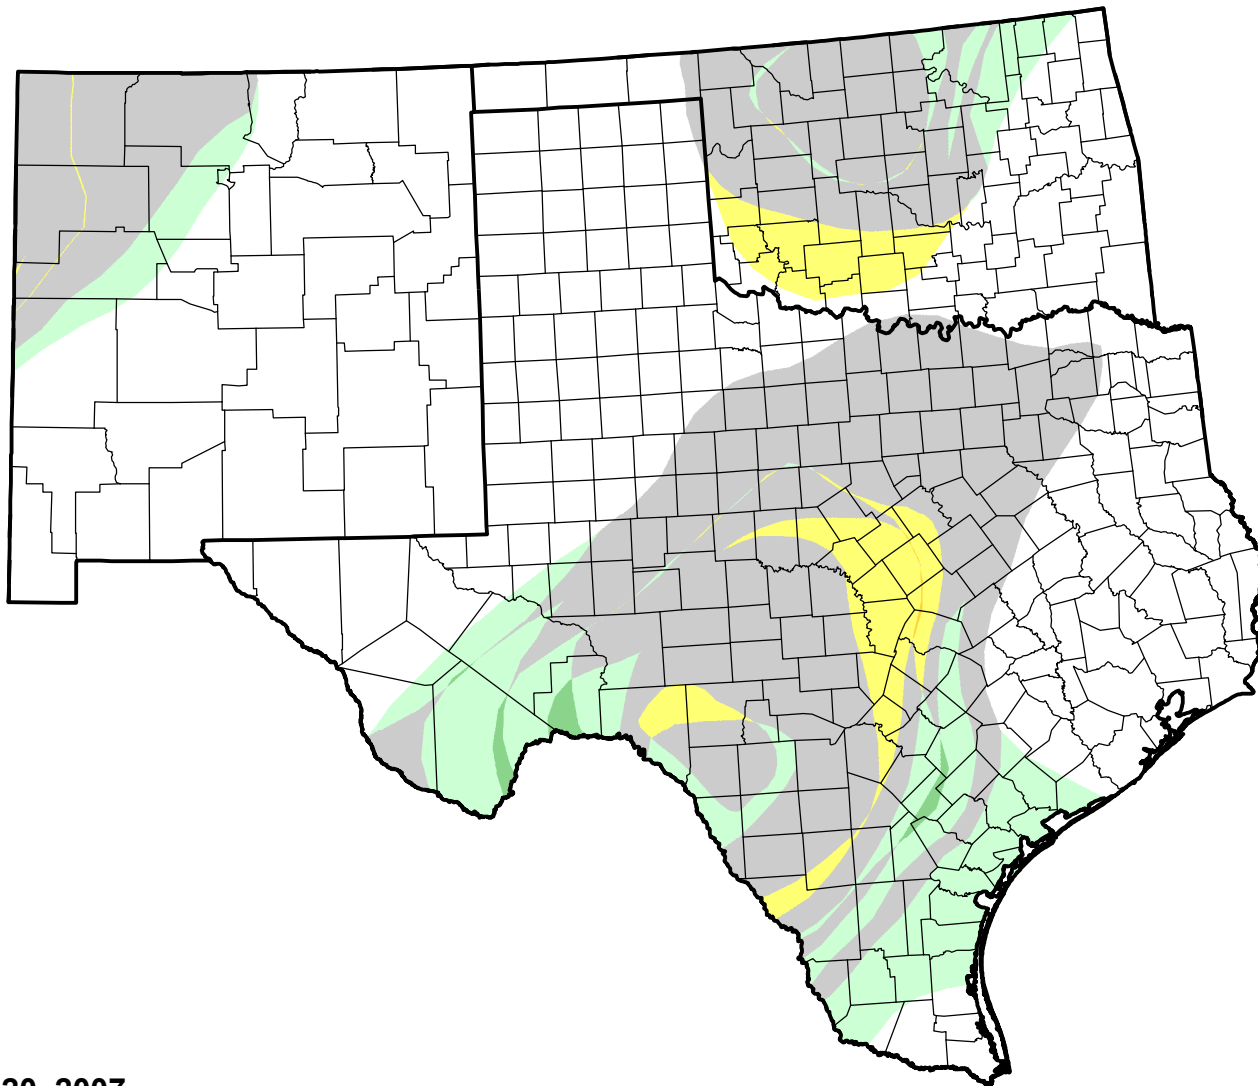

U.S. Drought Monitor Class Change - Southern Plains RDEWS

4 Week

February 20, 2007
compared to
January 25, 2007

droughtmonitor.unl.edu

- | | |
|---|---------------------|
|  | 5 Class Degradation |
|  | 4 Class Degradation |
|  | 3 Class Degradation |
|  | 2 Class Degradation |
|  | 1 Class Degradation |
|  | No Change |
|  | 1 Class Improvement |
|  | 2 Class Improvement |
|  | 3 Class Improvement |
|  | 4 Class Improvement |
|  | 5 Class Improvement |