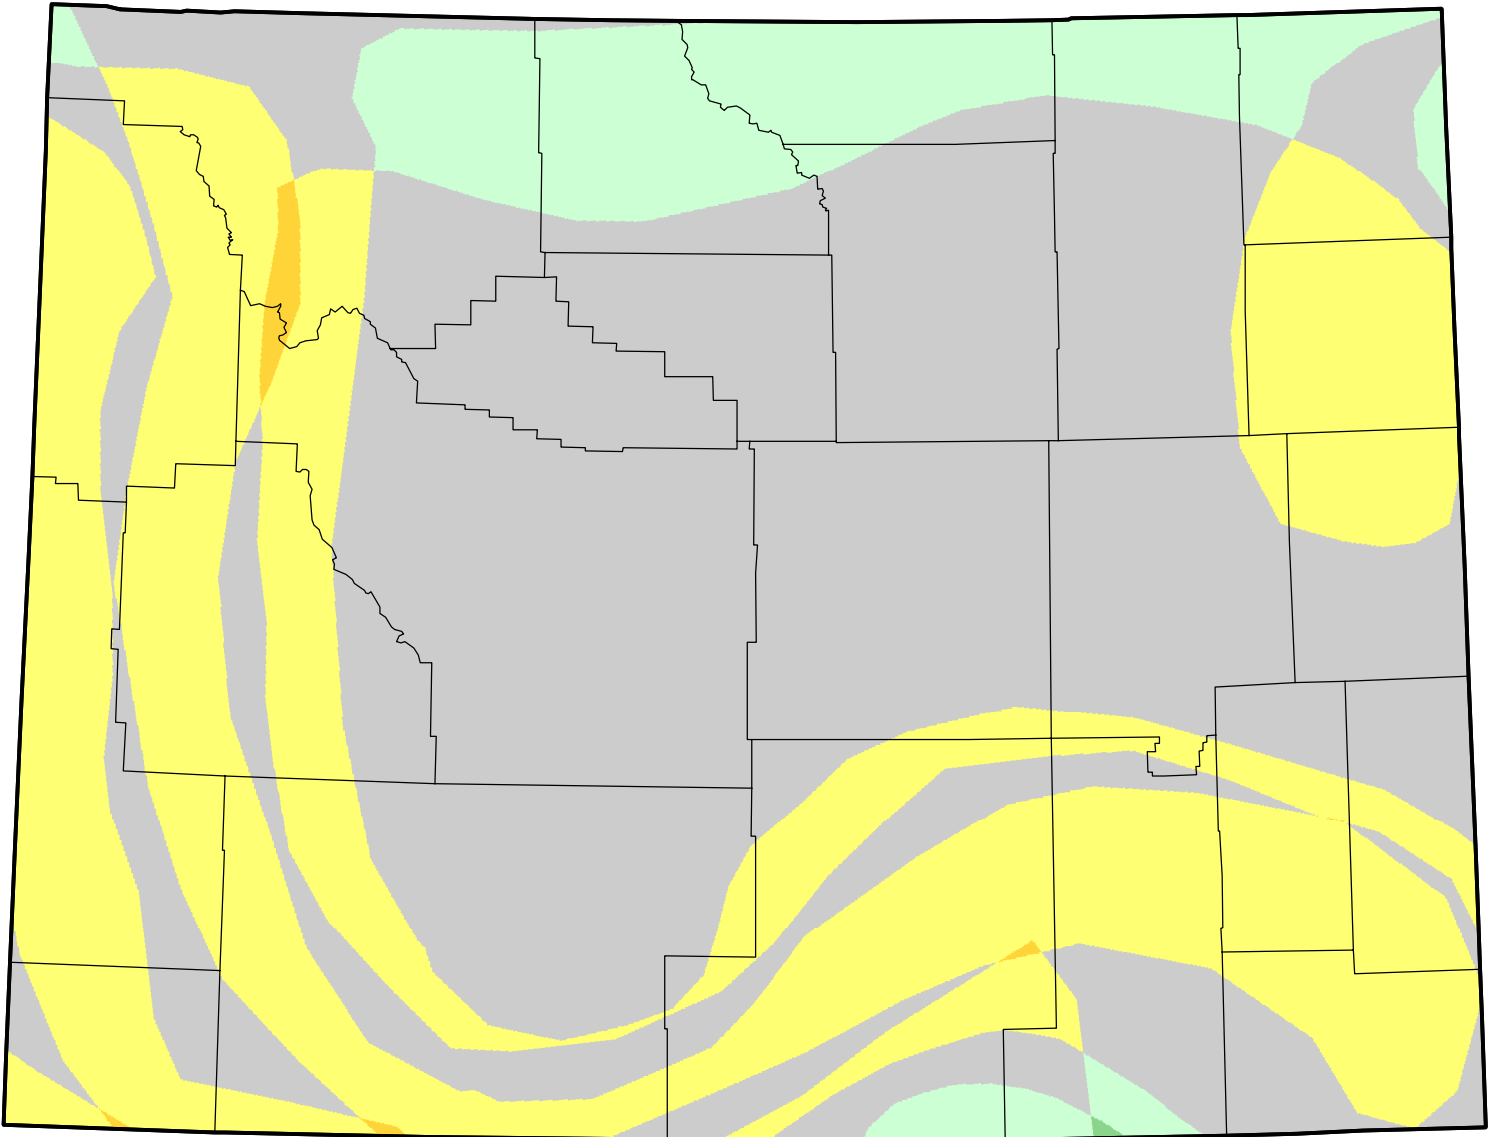

U.S. Drought Monitor Class Change - Wyoming

13 Week

February 20, 2007
compared to
November 22, 2006

droughtmonitor.unl.edu

-  5 Class Degradation
-  4 Class Degradation
-  3 Class Degradation
-  2 Class Degradation
-  1 Class Degradation
-  No Change
-  1 Class Improvement
-  2 Class Improvement
-  3 Class Improvement
-  4 Class Improvement
-  5 Class Improvement