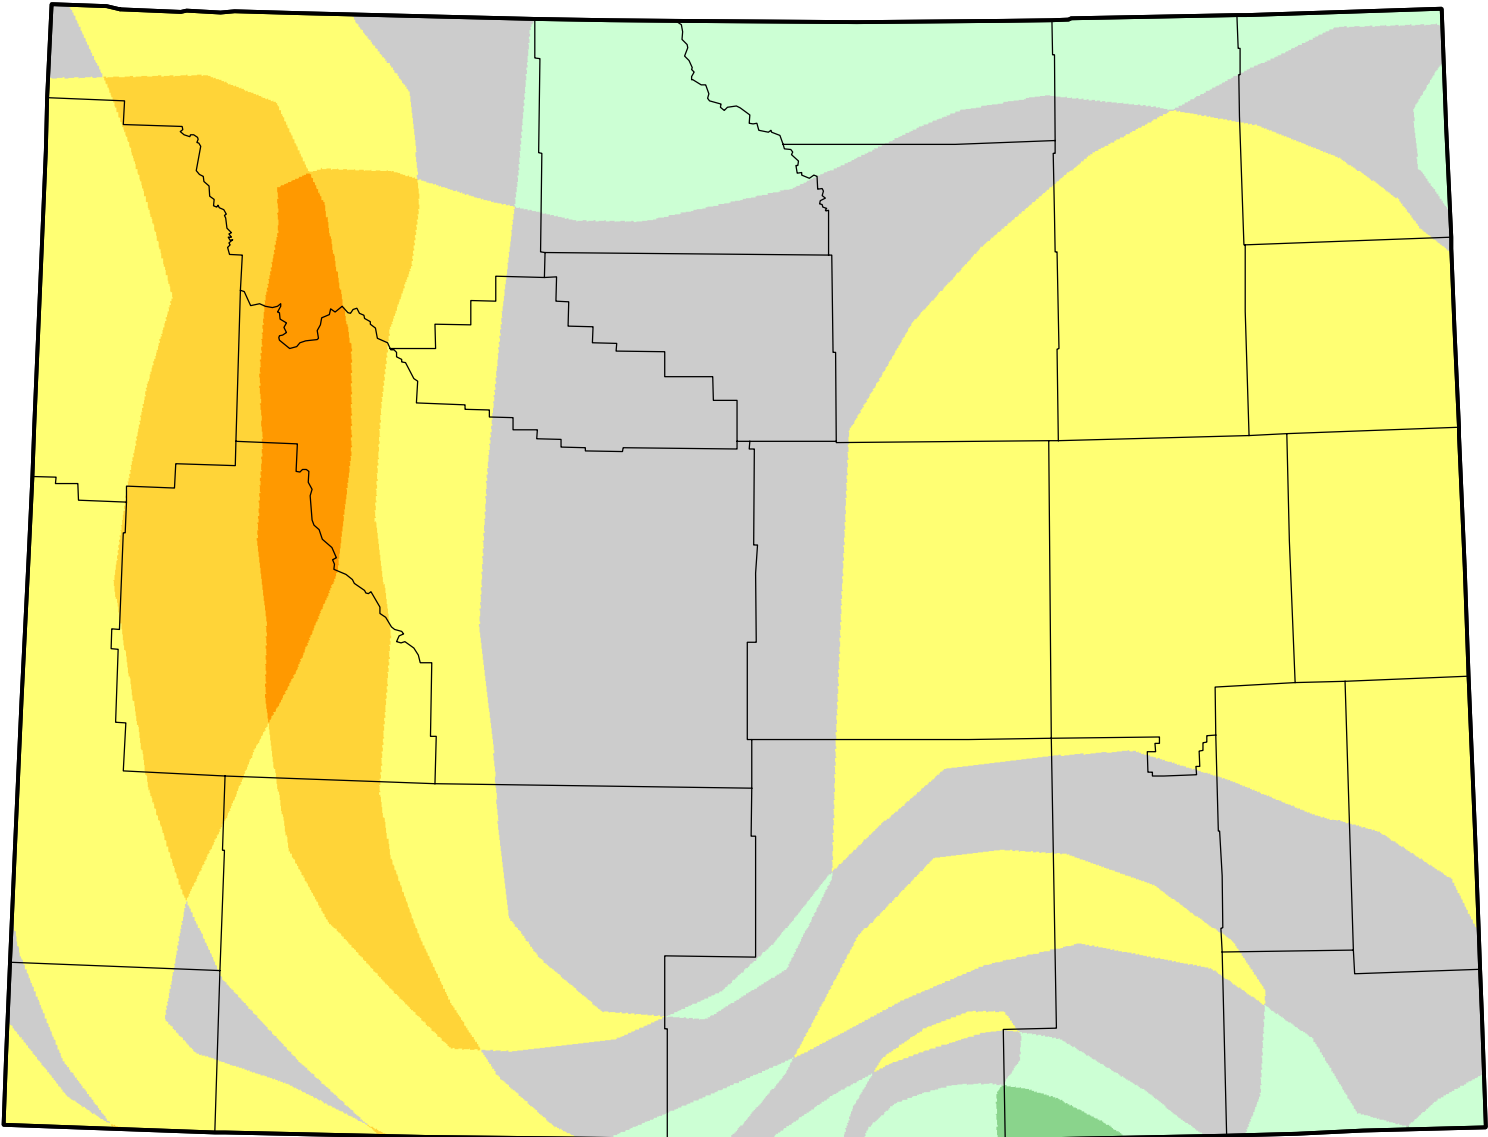

U.S. Drought Monitor Class Change - Wyoming

26 Week

February 20, 2007
compared to
August 24, 2006

droughtmonitor.unl.edu

-  5 Class Degradation
-  4 Class Degradation
-  3 Class Degradation
-  2 Class Degradation
-  1 Class Degradation
-  No Change
-  1 Class Improvement
-  2 Class Improvement
-  3 Class Improvement
-  4 Class Improvement
-  5 Class Improvement