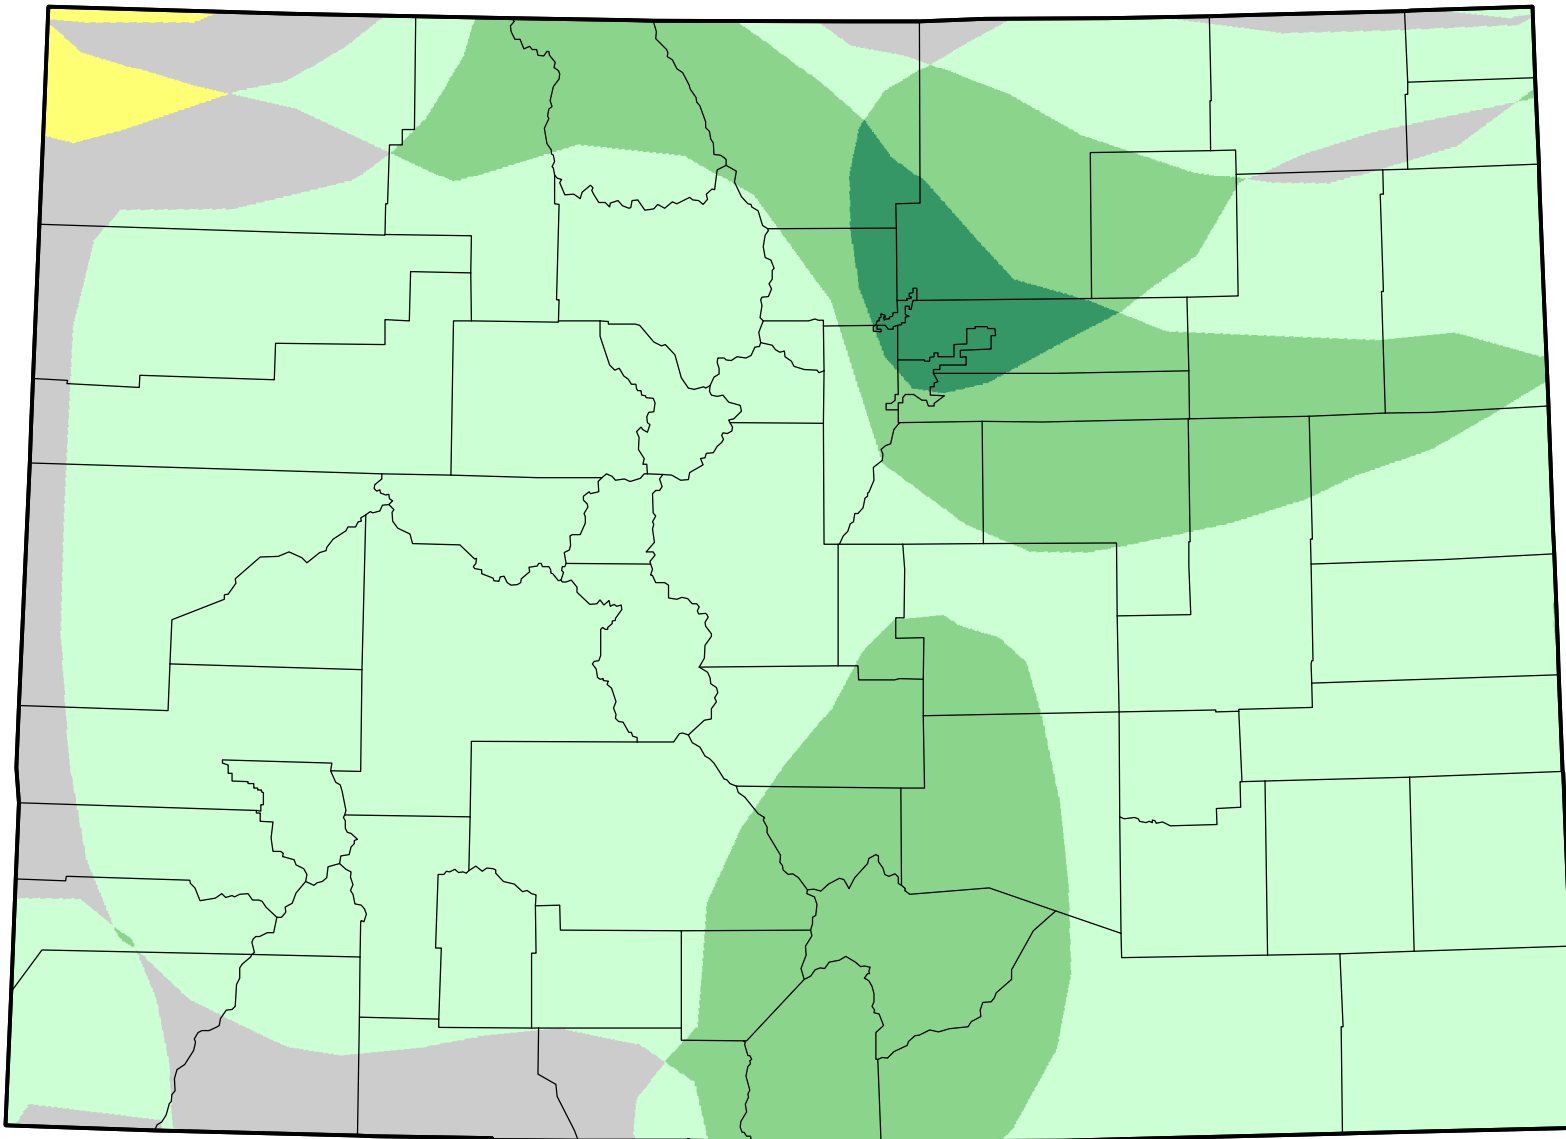

U.S. Drought Monitor Class Change - Colorado

Start of Water Year

February 27, 2007
compared to
September 28, 2006

droughtmonitor.unl.edu

-  5 Class Degradation
-  4 Class Degradation
-  3 Class Degradation
-  2 Class Degradation
-  1 Class Degradation
-  No Change
-  1 Class Improvement
-  2 Class Improvement
-  3 Class Improvement
-  4 Class Improvement
-  5 Class Improvement