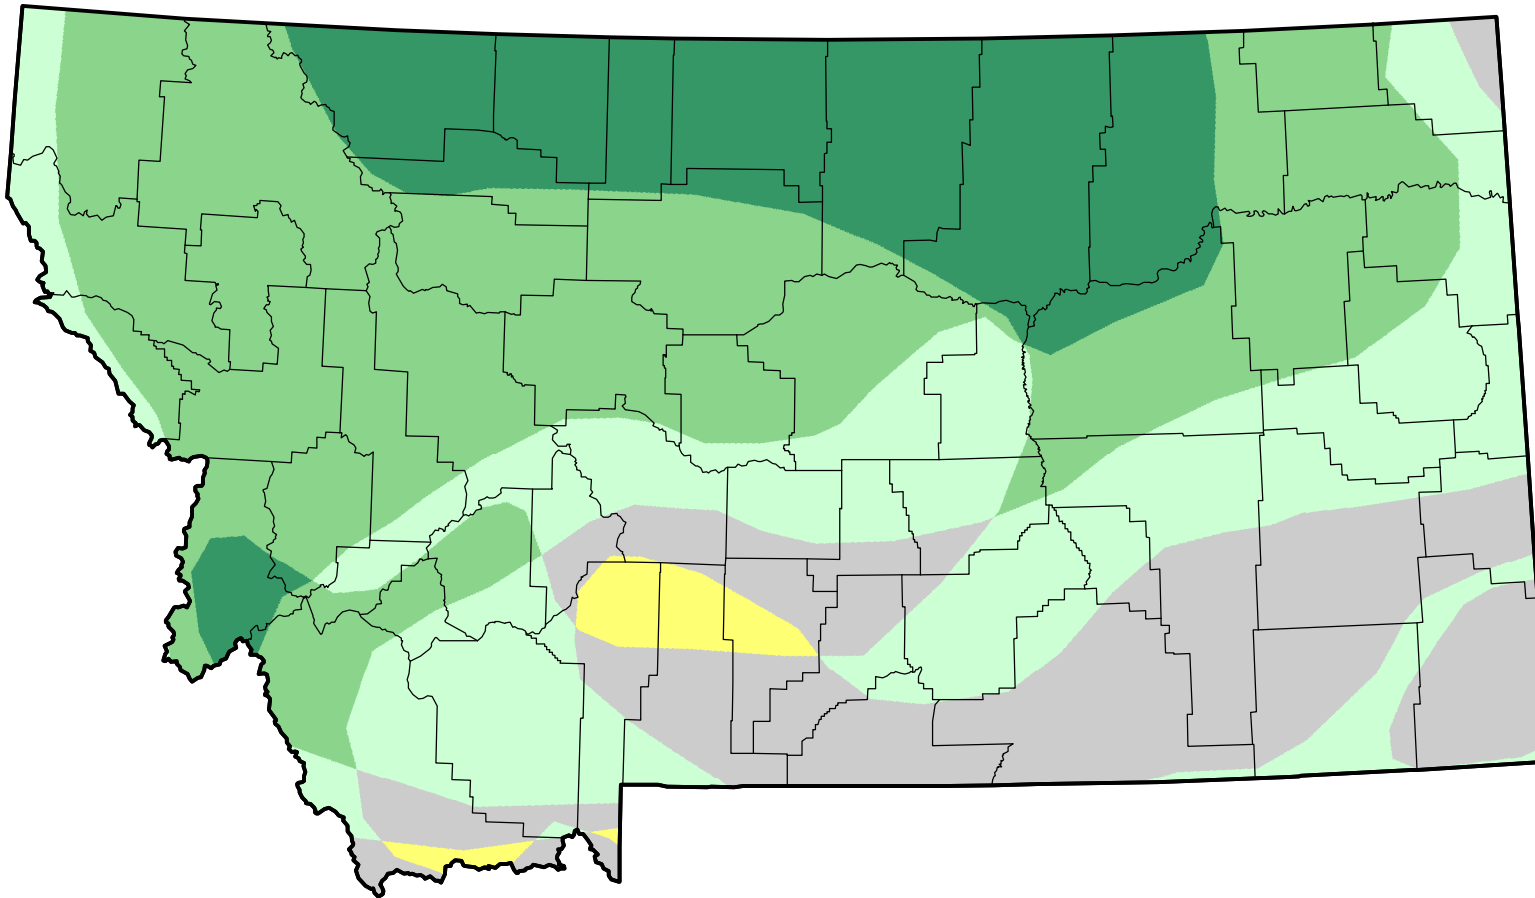

U.S. Drought Monitor Class Change - Montana

Start of Water Year

February 27, 2007
compared to
September 28, 2006

droughtmonitor.unl.edu

-  5 Class Degradation
-  4 Class Degradation
-  3 Class Degradation
-  2 Class Degradation
-  1 Class Degradation
-  No Change
-  1 Class Improvement
-  2 Class Improvement
-  3 Class Improvement
-  4 Class Improvement
-  5 Class Improvement