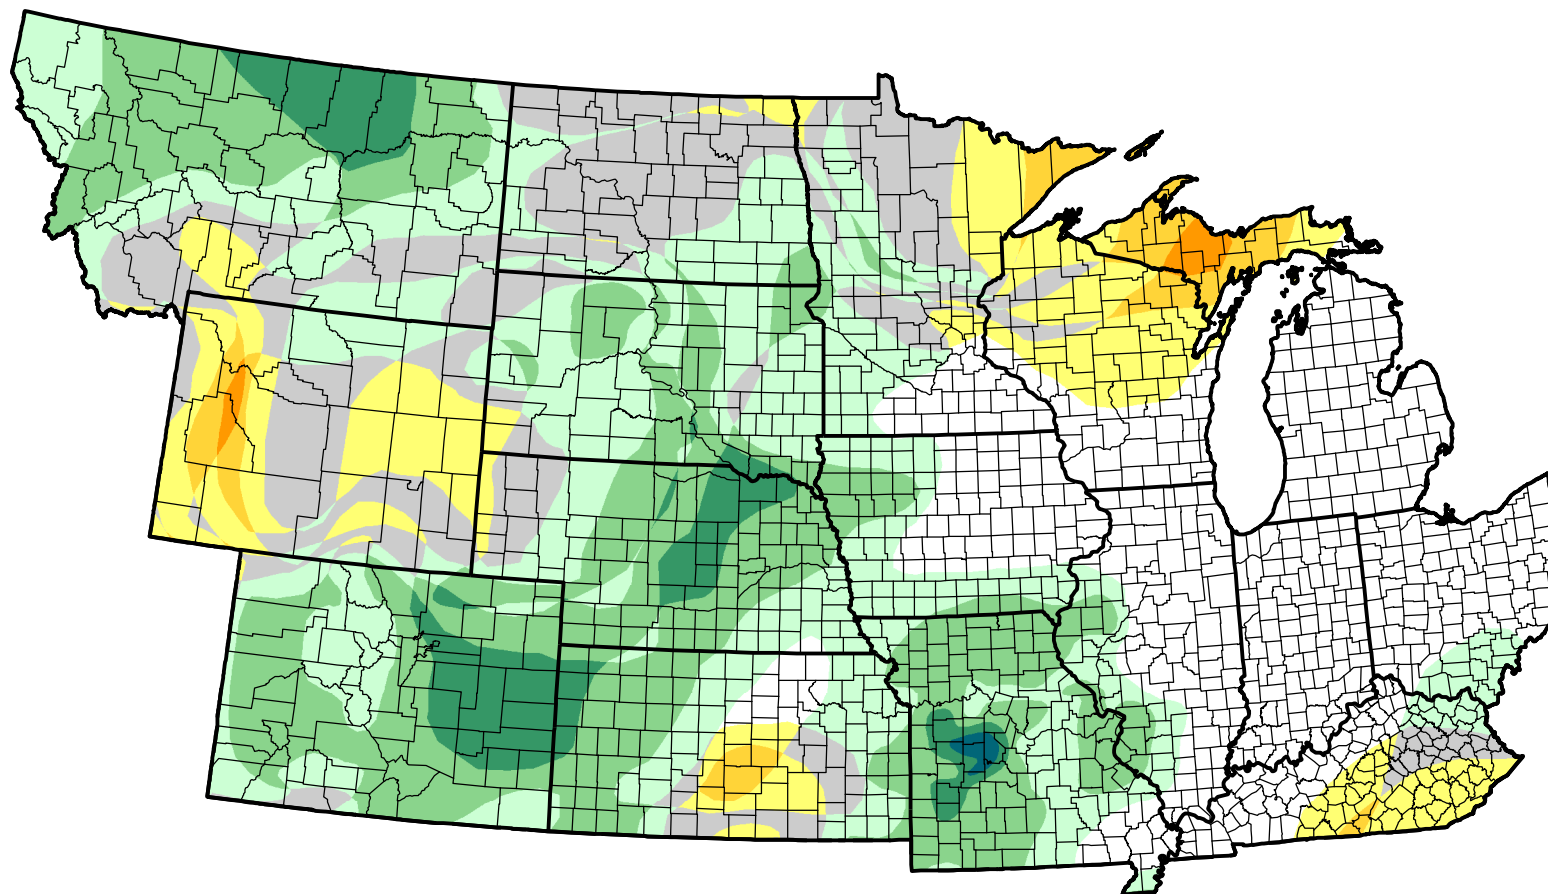

# U.S. Drought Monitor Class Change - NWS Central 26 Week

-  5 Class Degradation
-  4 Class Degradation
-  3 Class Degradation
-  2 Class Degradation
-  1 Class Degradation
-  No Change
-  1 Class Improvement
-  2 Class Improvement
-  3 Class Improvement
-  4 Class Improvement
-  5 Class Improvement

February 27, 2007  
compared to  
August 31, 2006

[droughtmonitor.unl.edu](http://droughtmonitor.unl.edu)