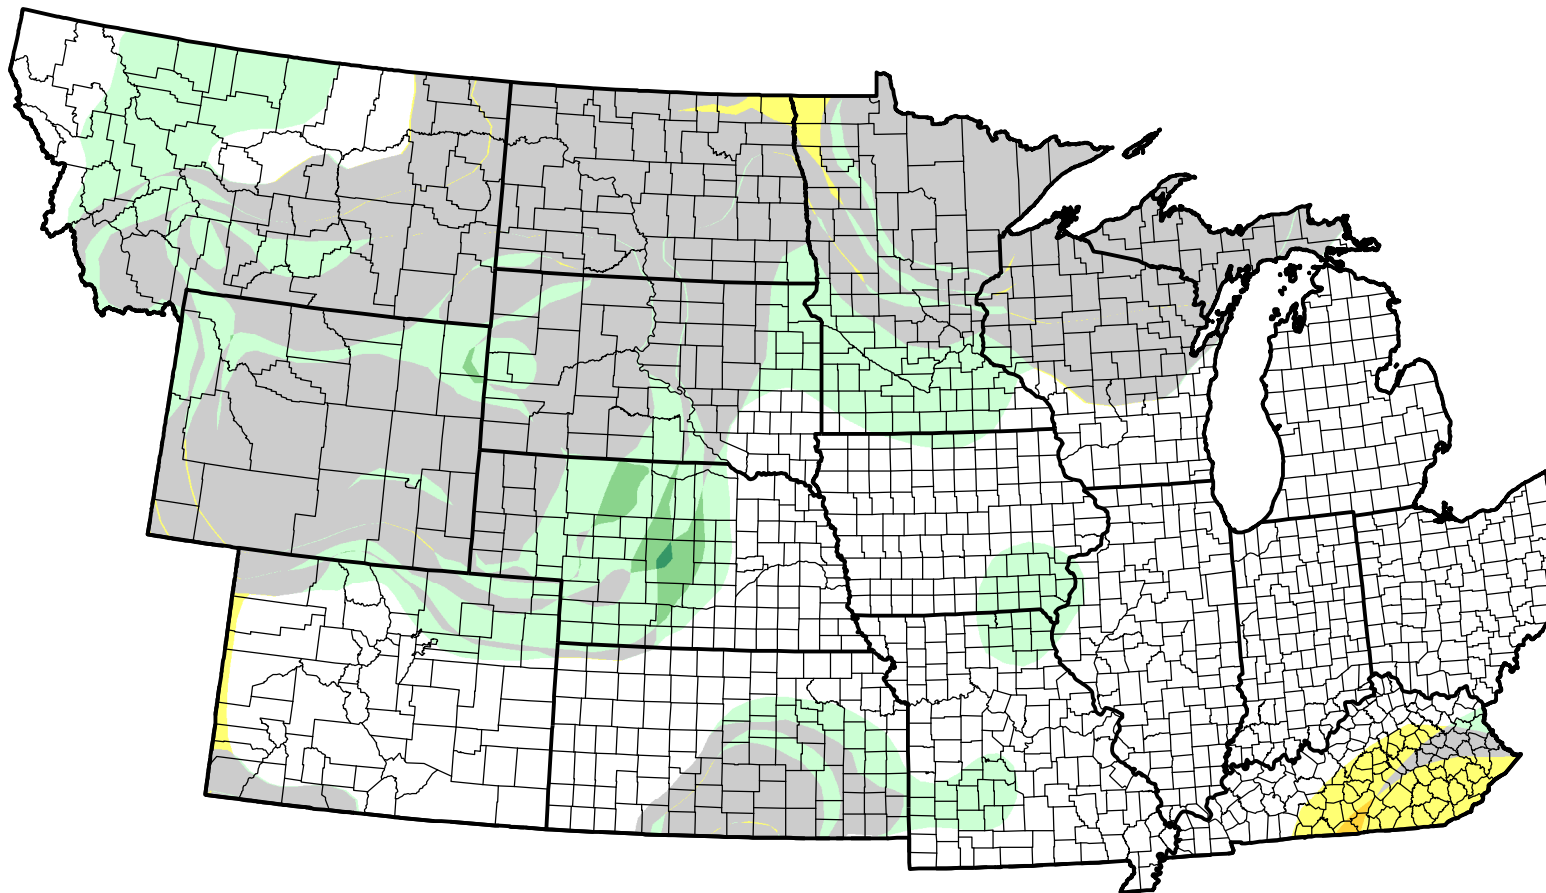

# U.S. Drought Monitor Class Change - NWS Central 4 Week

-  5 Class Degradation
-  4 Class Degradation
-  3 Class Degradation
-  2 Class Degradation
-  1 Class Degradation
-  No Change
-  1 Class Improvement
-  2 Class Improvement
-  3 Class Improvement
-  4 Class Improvement
-  5 Class Improvement

February 27, 2007  
compared to  
February 1, 2007

[droughtmonitor.unl.edu](http://droughtmonitor.unl.edu)