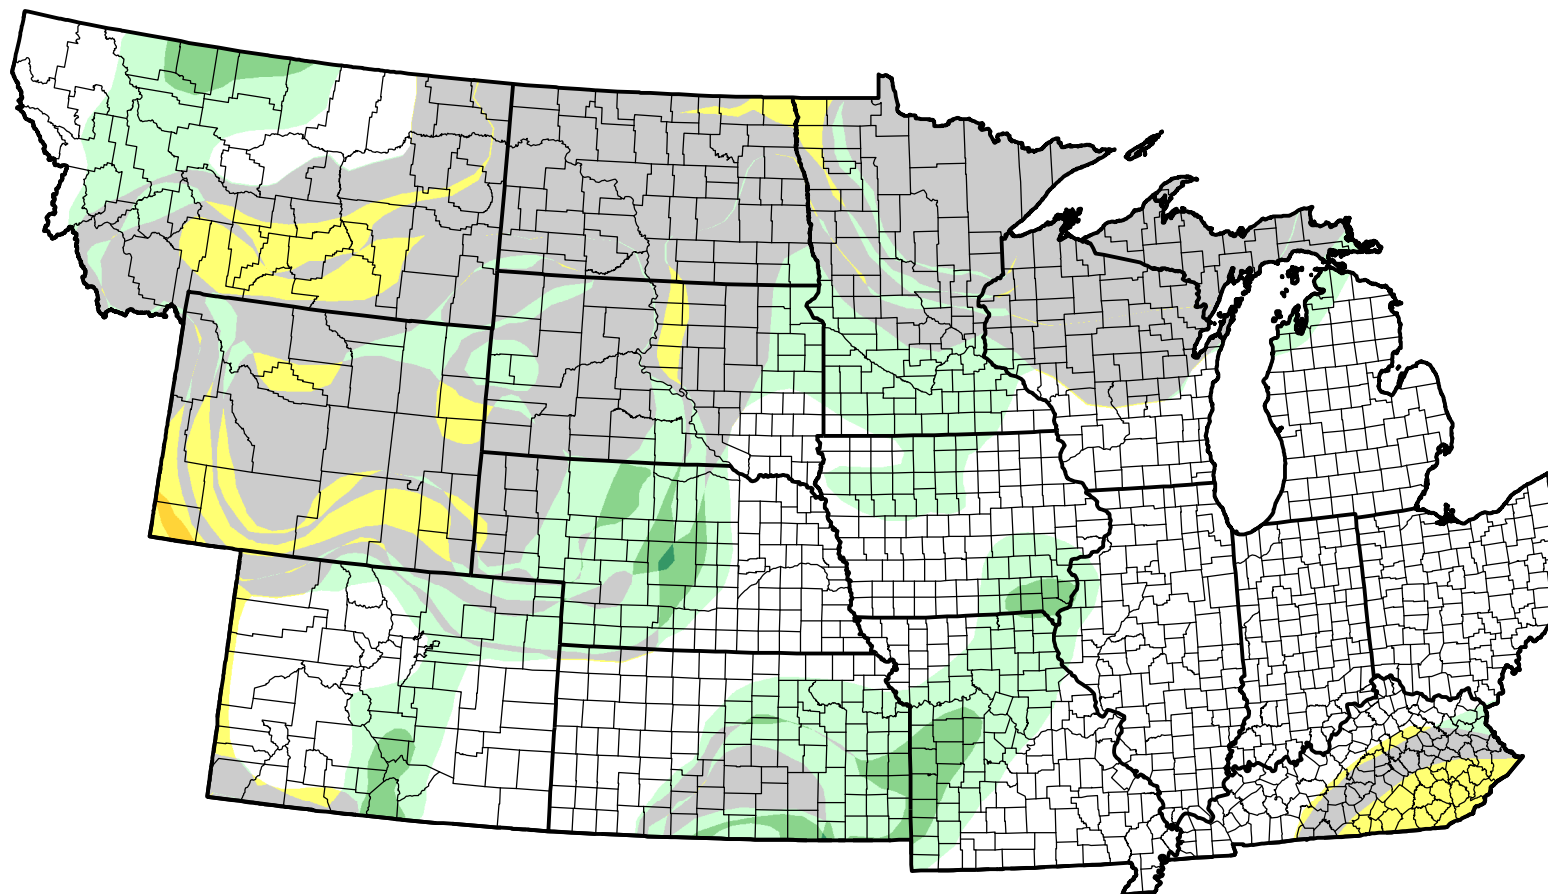

U.S. Drought Monitor Class Change - NWS Central 8 Week

-  5 Class Degradation
-  4 Class Degradation
-  3 Class Degradation
-  2 Class Degradation
-  1 Class Degradation
-  No Change
-  1 Class Improvement
-  2 Class Improvement
-  3 Class Improvement
-  4 Class Improvement
-  5 Class Improvement

February 27, 2007
compared to
January 4, 2007

droughtmonitor.unl.edu