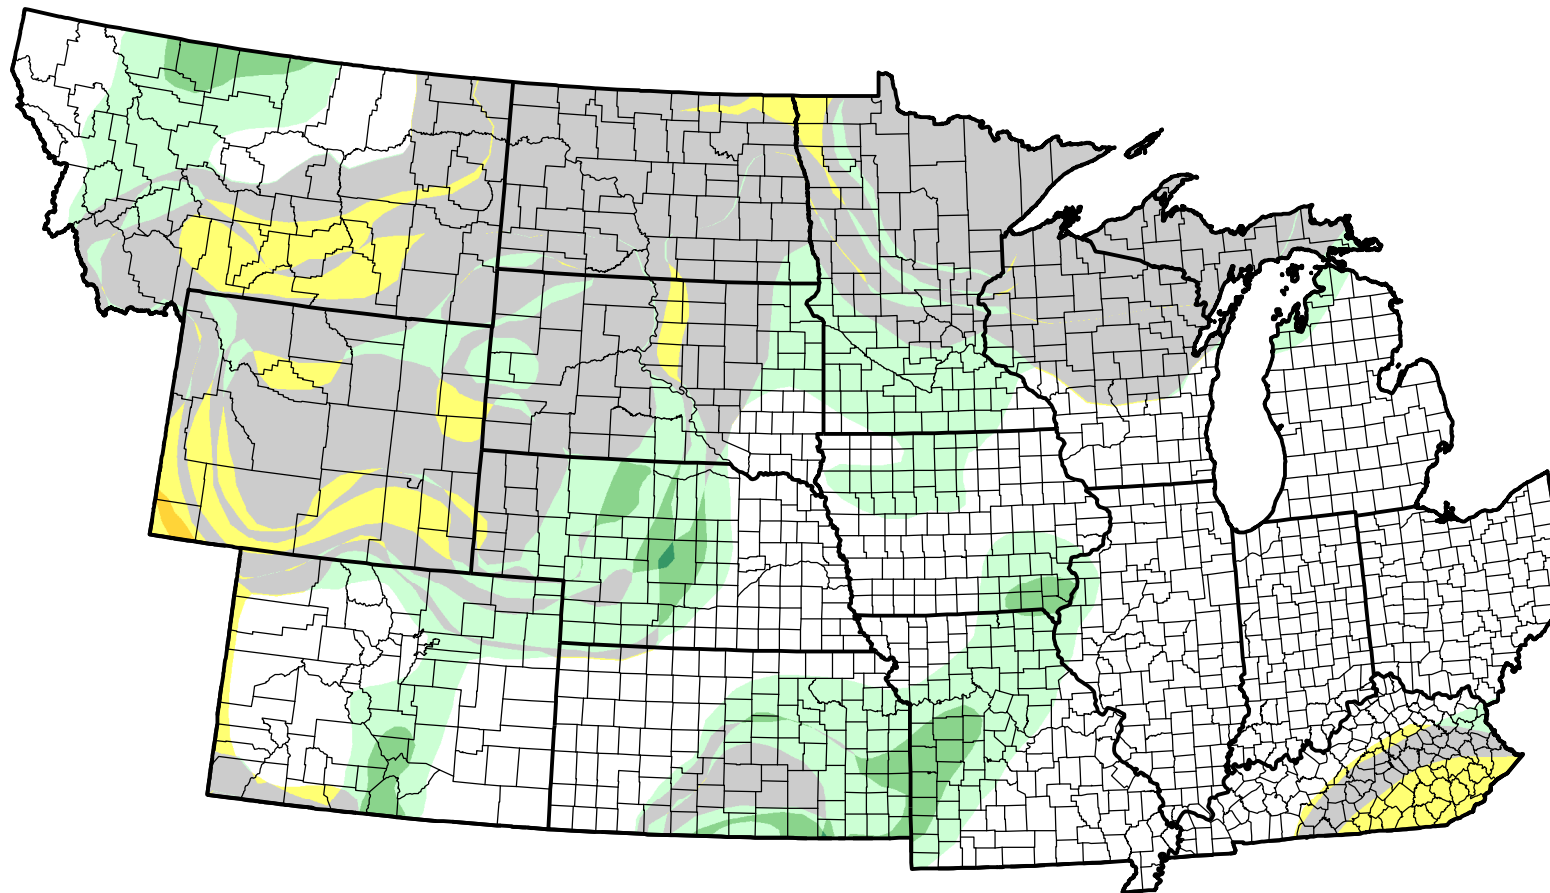

U.S. Drought Monitor Class Change - NWS Central Start of Calendar Year

February 27, 2007
compared to
January 4, 2007

droughtmonitor.unl.edu

-  5 Class Degradation
-  4 Class Degradation
-  3 Class Degradation
-  2 Class Degradation
-  1 Class Degradation
-  No Change
-  1 Class Improvement
-  2 Class Improvement
-  3 Class Improvement
-  4 Class Improvement
-  5 Class Improvement