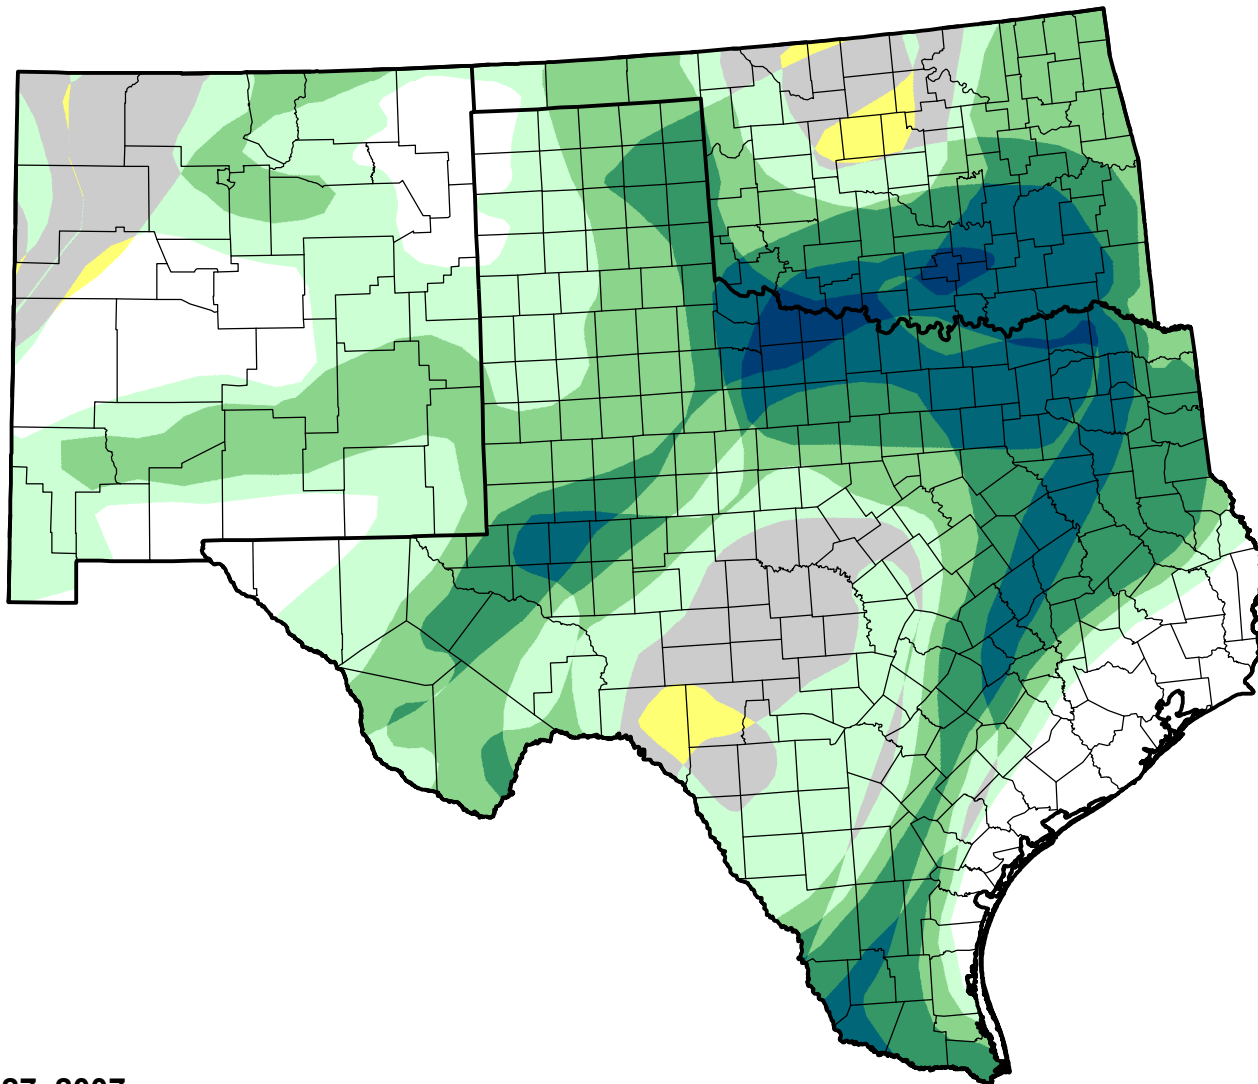

# U.S. Drought Monitor Class Change - Southern Plains RDEWS

## 26 Week

February 27, 2007  
compared to  
August 31, 2006

[droughtmonitor.unl.edu](http://droughtmonitor.unl.edu)

- 5 Class Degradation
- 4 Class Degradation
- 3 Class Degradation
- 2 Class Degradation
- 1 Class Degradation
- No Change
- 1 Class Improvement
- 2 Class Improvement
- 3 Class Improvement
- 4 Class Improvement
- 5 Class Improvement