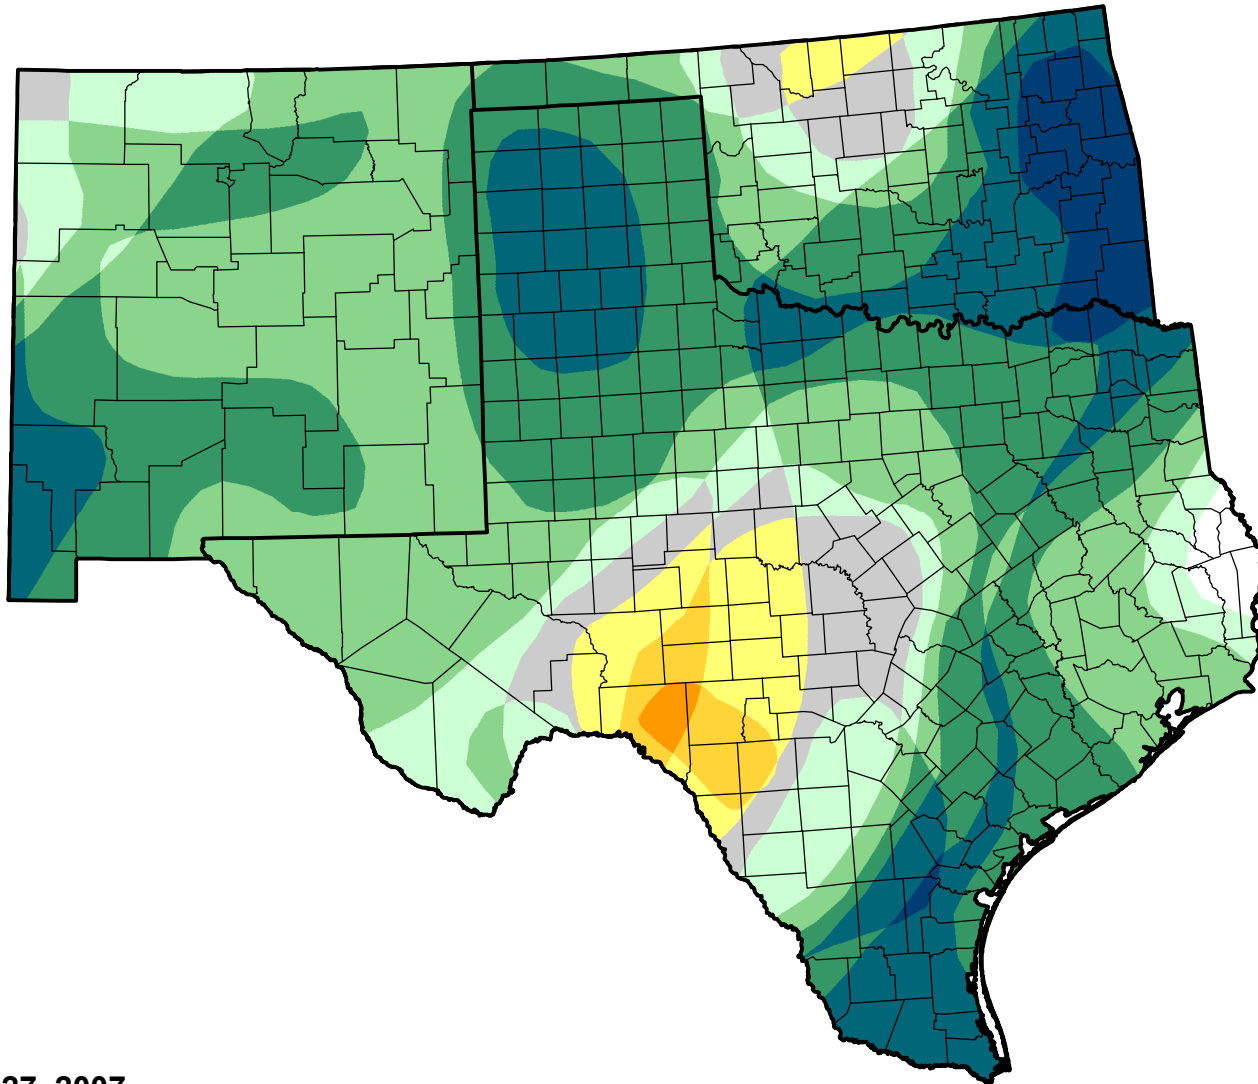

# U.S. Drought Monitor Class Change - Southern Plains RDEWS

52 Week

February 27, 2007  
compared to  
March 2, 2006

[droughtmonitor.unl.edu](http://droughtmonitor.unl.edu)

-  5 Class Degradation
-  4 Class Degradation
-  3 Class Degradation
-  2 Class Degradation
-  1 Class Degradation
-  No Change
-  1 Class Improvement
-  2 Class Improvement
-  3 Class Improvement
-  4 Class Improvement
-  5 Class Improvement