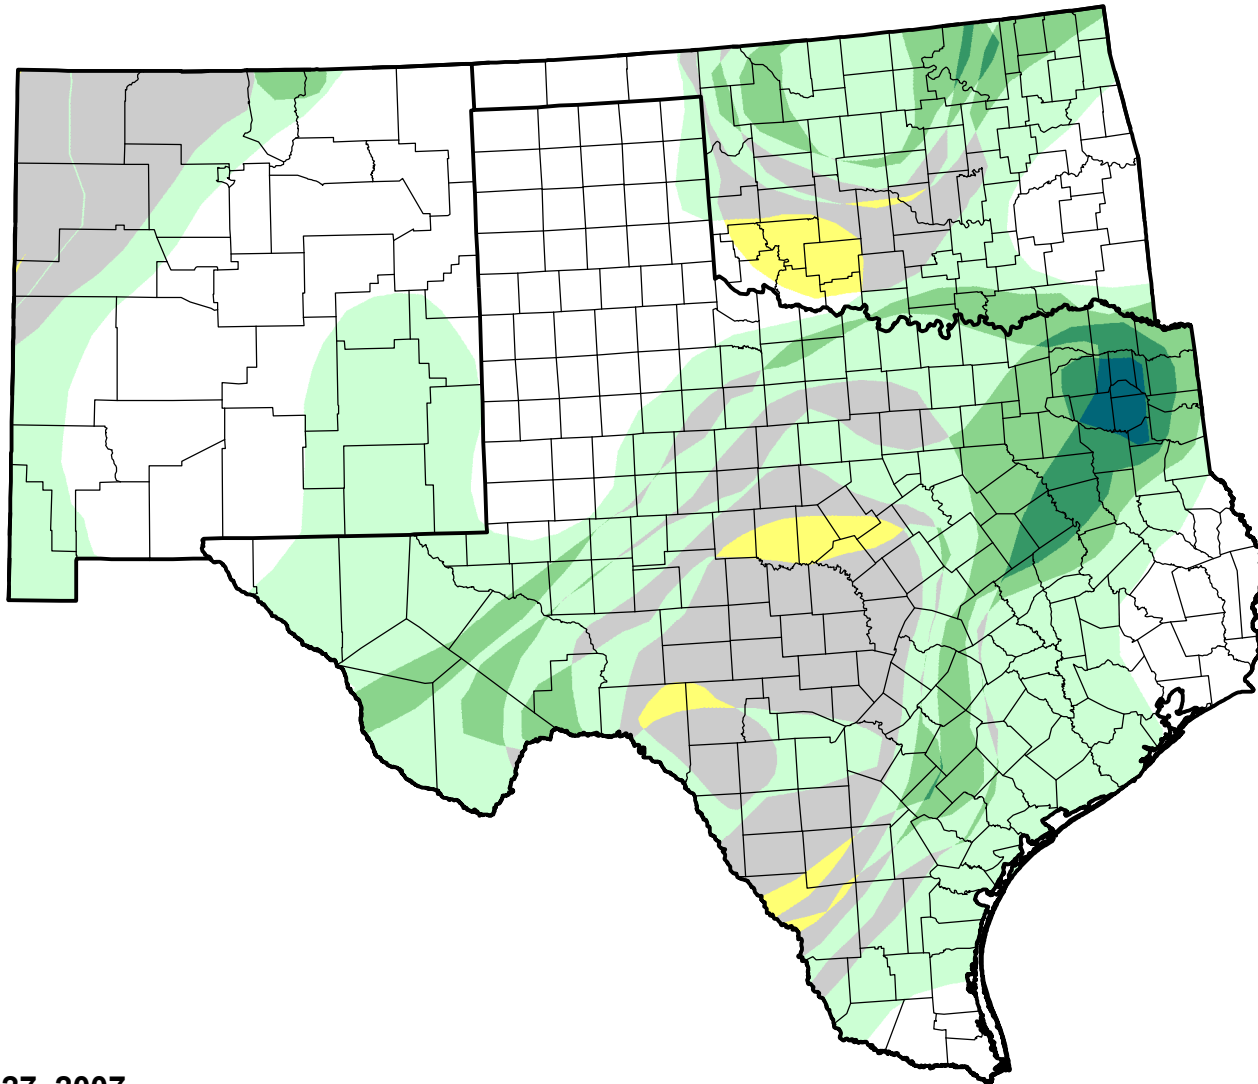

# U.S. Drought Monitor Class Change - Southern Plains RDEWS

## 8 Week

February 27, 2007  
compared to  
January 4, 2007

[droughtmonitor.unl.edu](http://droughtmonitor.unl.edu)

-  5 Class Degradation
-  4 Class Degradation
-  3 Class Degradation
-  2 Class Degradation
-  1 Class Degradation
-  No Change
-  1 Class Improvement
-  2 Class Improvement
-  3 Class Improvement
-  4 Class Improvement
-  5 Class Improvement