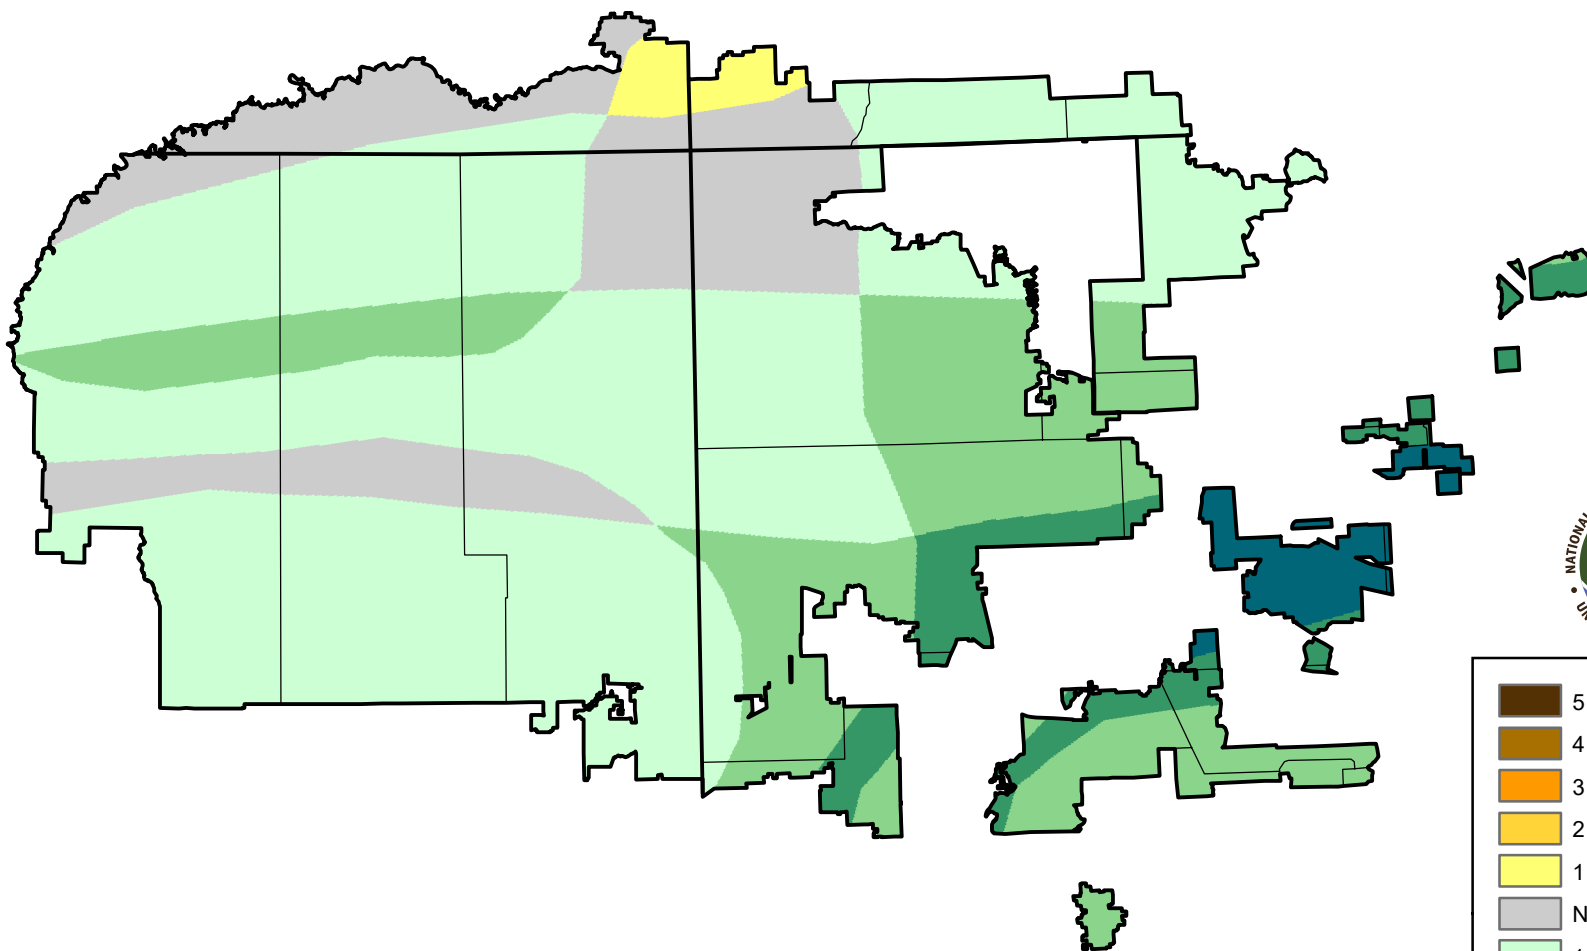

U.S. Drought Monitor Class Change - 4 Corners

52 Week

March 6, 2007
compared to
March 9, 2006

droughtmonitor.unl.edu

- 5 Class Degradation
- 4 Class Degradation
- 3 Class Degradation
- 2 Class Degradation
- 1 Class Degradation
- No Change
- 1 Class Improvement
- 2 Class Improvement
- 3 Class Improvement
- 4 Class Improvement
- 5 Class Improvement