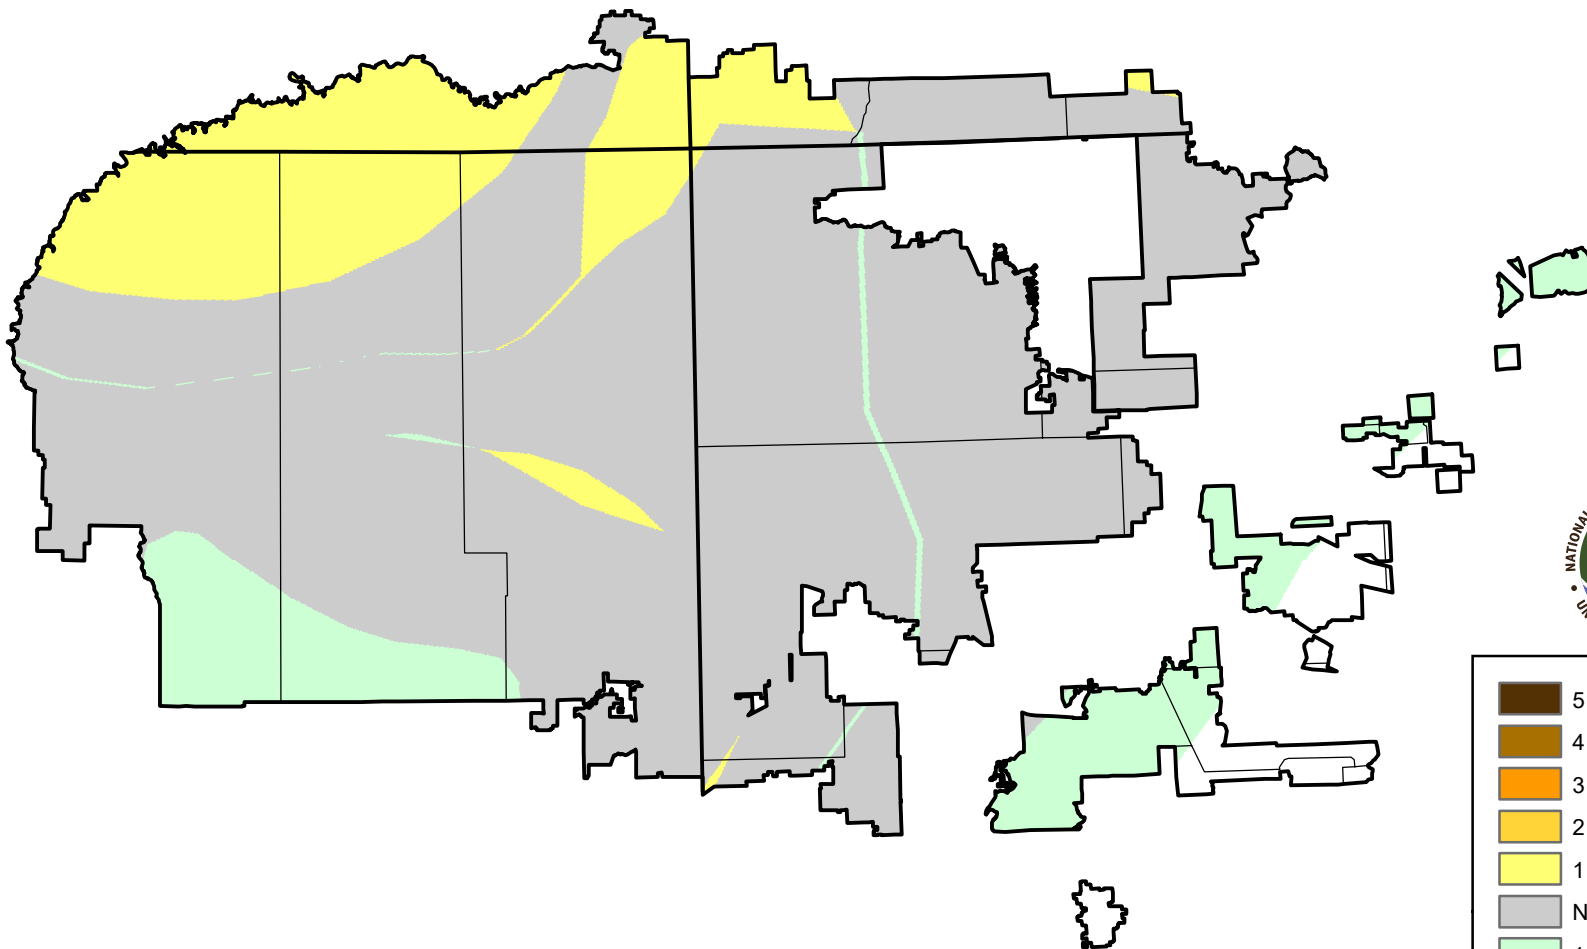

U.S. Drought Monitor Class Change - 4 Corners

8 Week

March 6, 2007
compared to
January 11, 2007

droughtmonitor.unl.edu

-  5 Class Degradation
-  4 Class Degradation
-  3 Class Degradation
-  2 Class Degradation
-  1 Class Degradation
-  No Change
-  1 Class Improvement
-  2 Class Improvement
-  3 Class Improvement
-  4 Class Improvement
-  5 Class Improvement