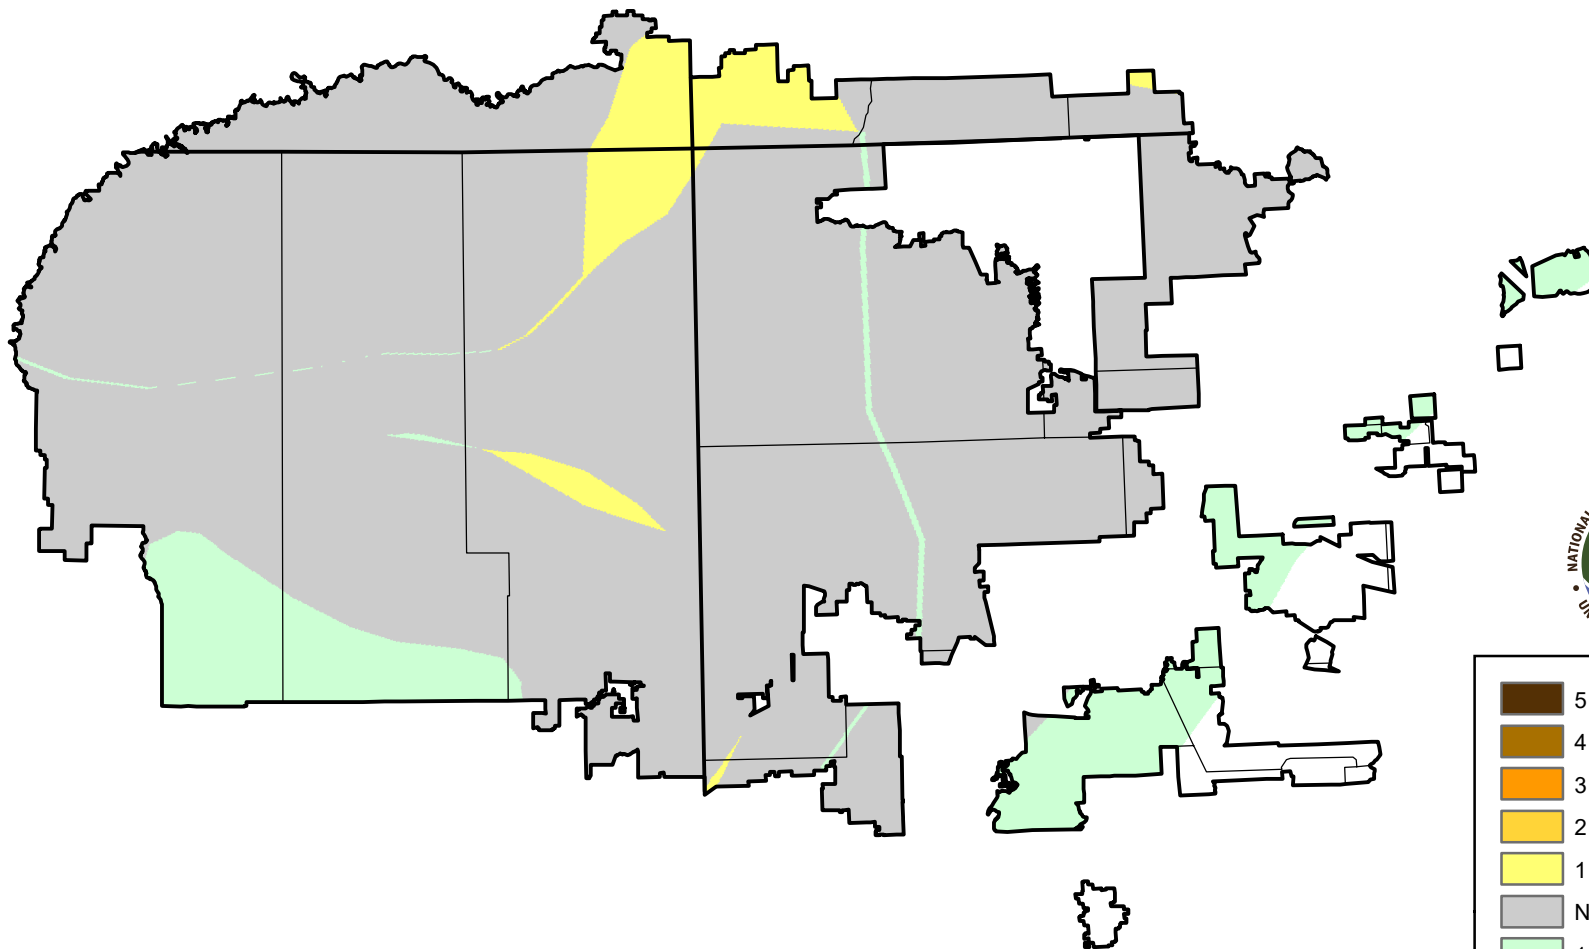

U.S. Drought Monitor Class Change - 4 Corners

Start of Calendar Year

March 6, 2007
compared to
January 4, 2007

droughtmonitor.unl.edu

-  5 Class Degradation
-  4 Class Degradation
-  3 Class Degradation
-  2 Class Degradation
-  1 Class Degradation
-  No Change
-  1 Class Improvement
-  2 Class Improvement
-  3 Class Improvement
-  4 Class Improvement
-  5 Class Improvement