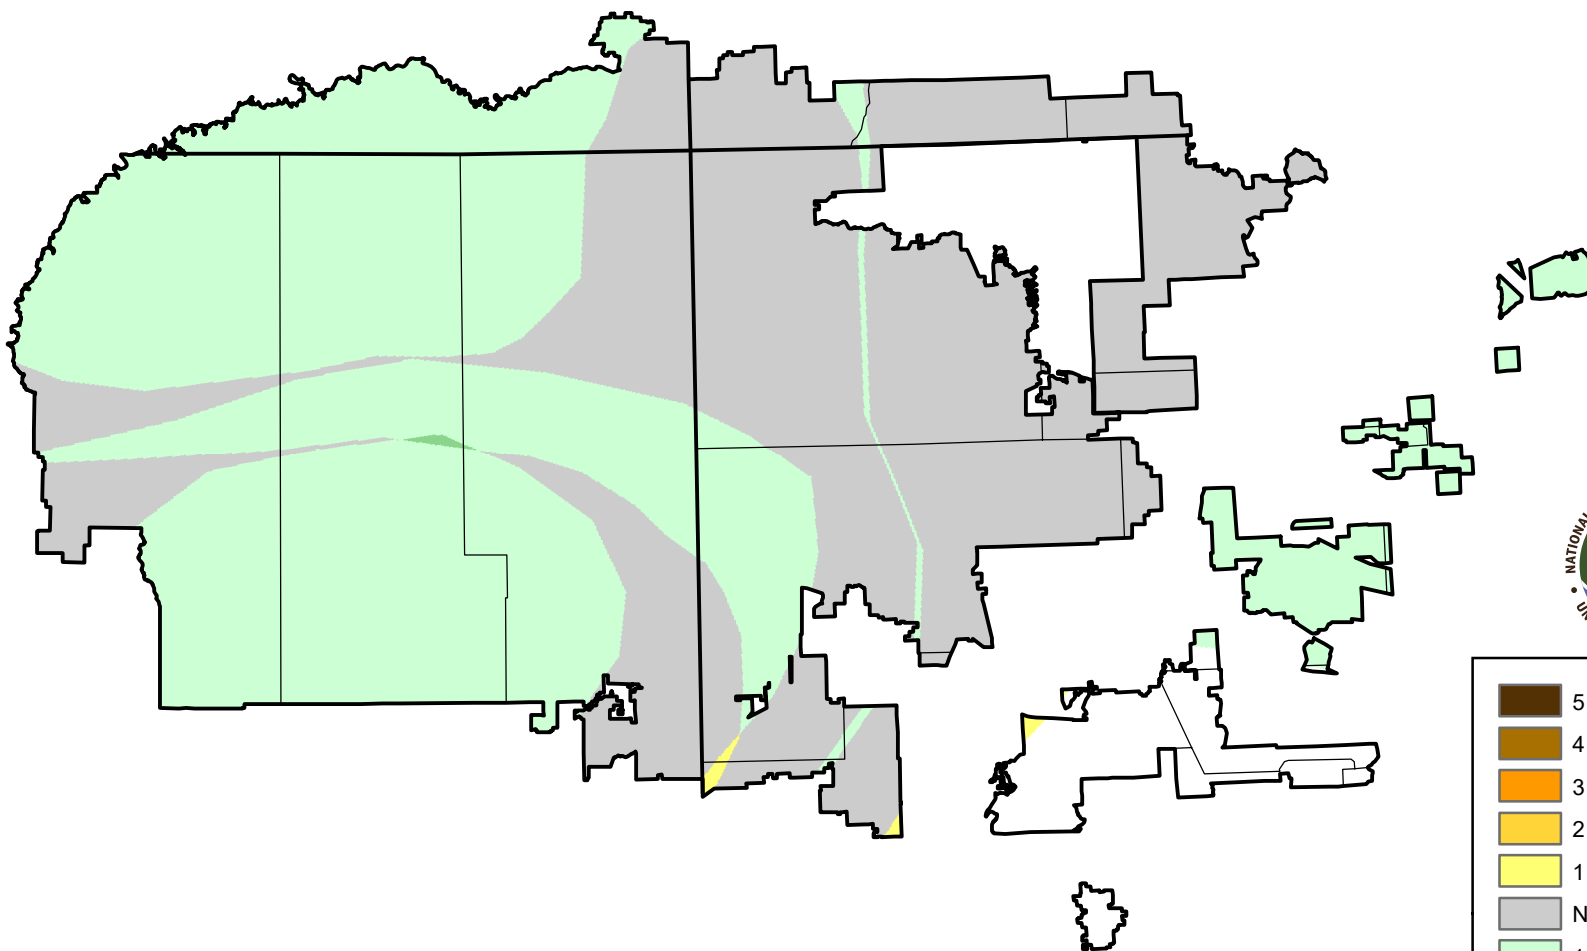

U.S. Drought Monitor Class Change - 4 Corners

Start of Water Year

March 6, 2007
compared to
September 28, 2006

droughtmonitor.unl.edu

- 5 Class Degradation
- 4 Class Degradation
- 3 Class Degradation
- 2 Class Degradation
- 1 Class Degradation
- No Change
- 1 Class Improvement
- 2 Class Improvement
- 3 Class Improvement
- 4 Class Improvement
- 5 Class Improvement