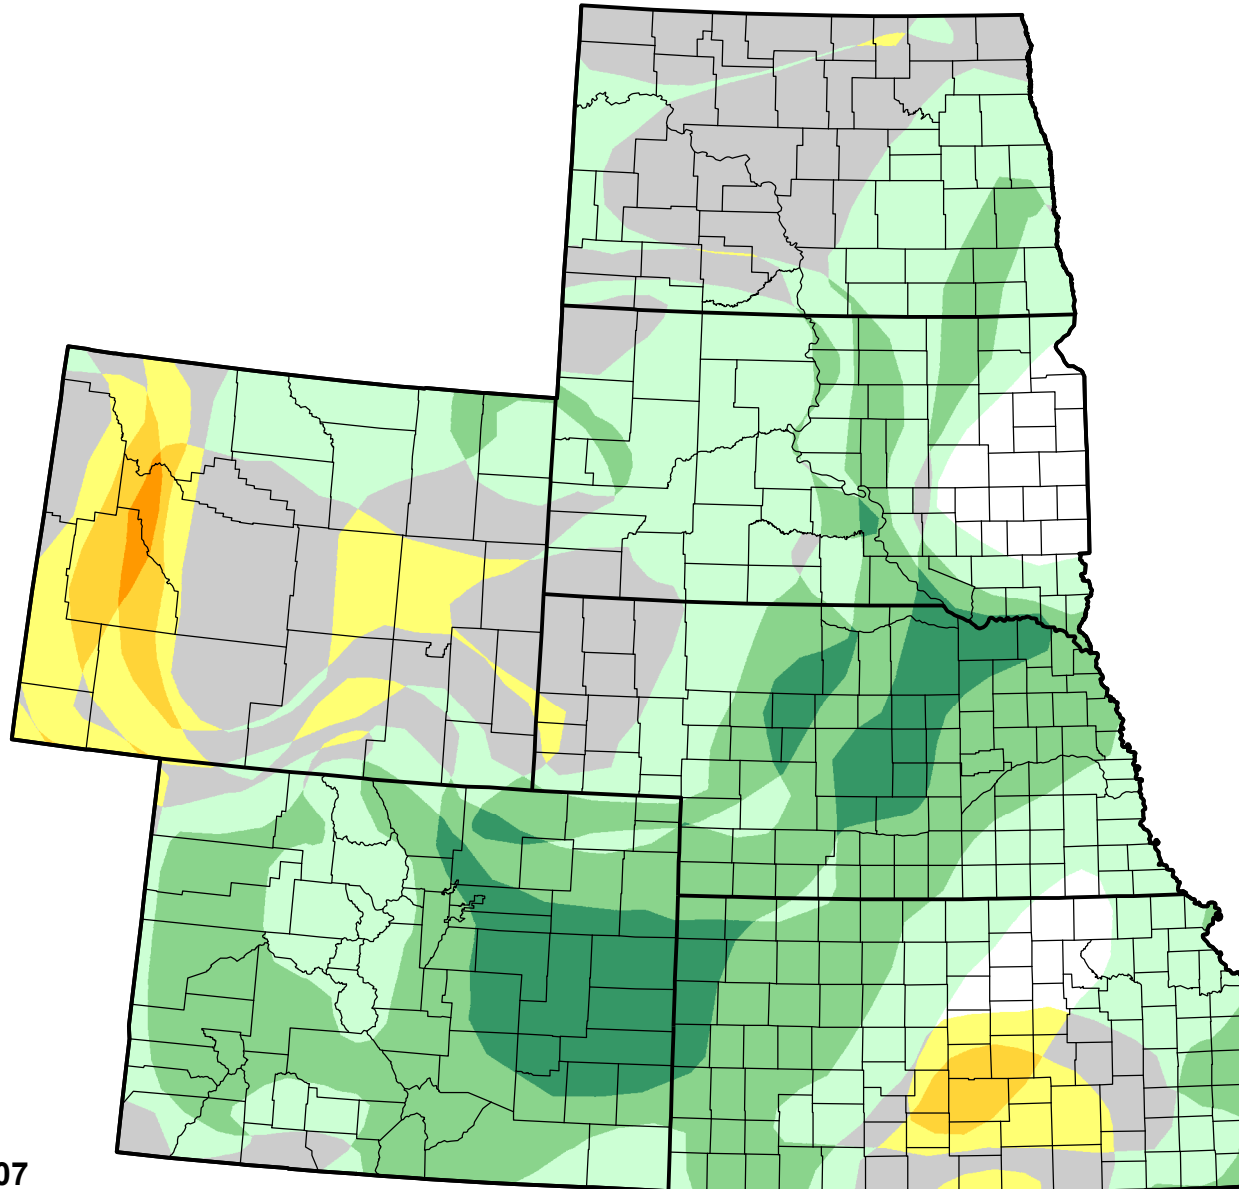

U.S. Drought Monitor Class Change - High Plains

26 Week

March 6, 2007
compared to
September 7, 2006

droughtmonitor.unl.edu