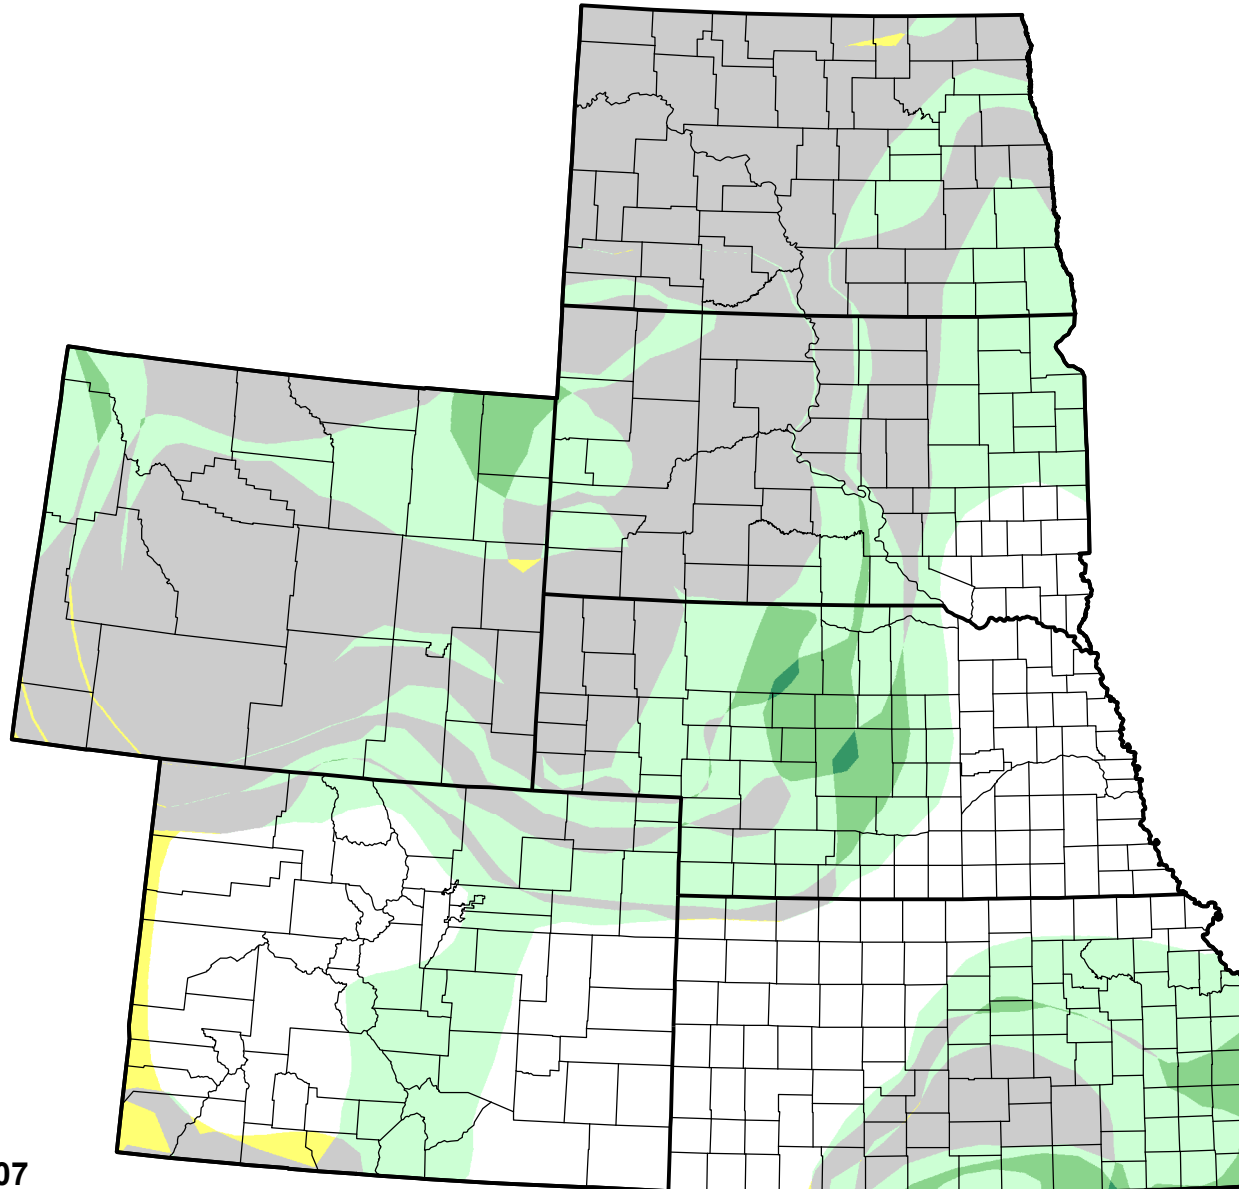

U.S. Drought Monitor Class Change - High Plains

8 Week

March 6, 2007
compared to
January 11, 2007

droughtmonitor.unl.edu