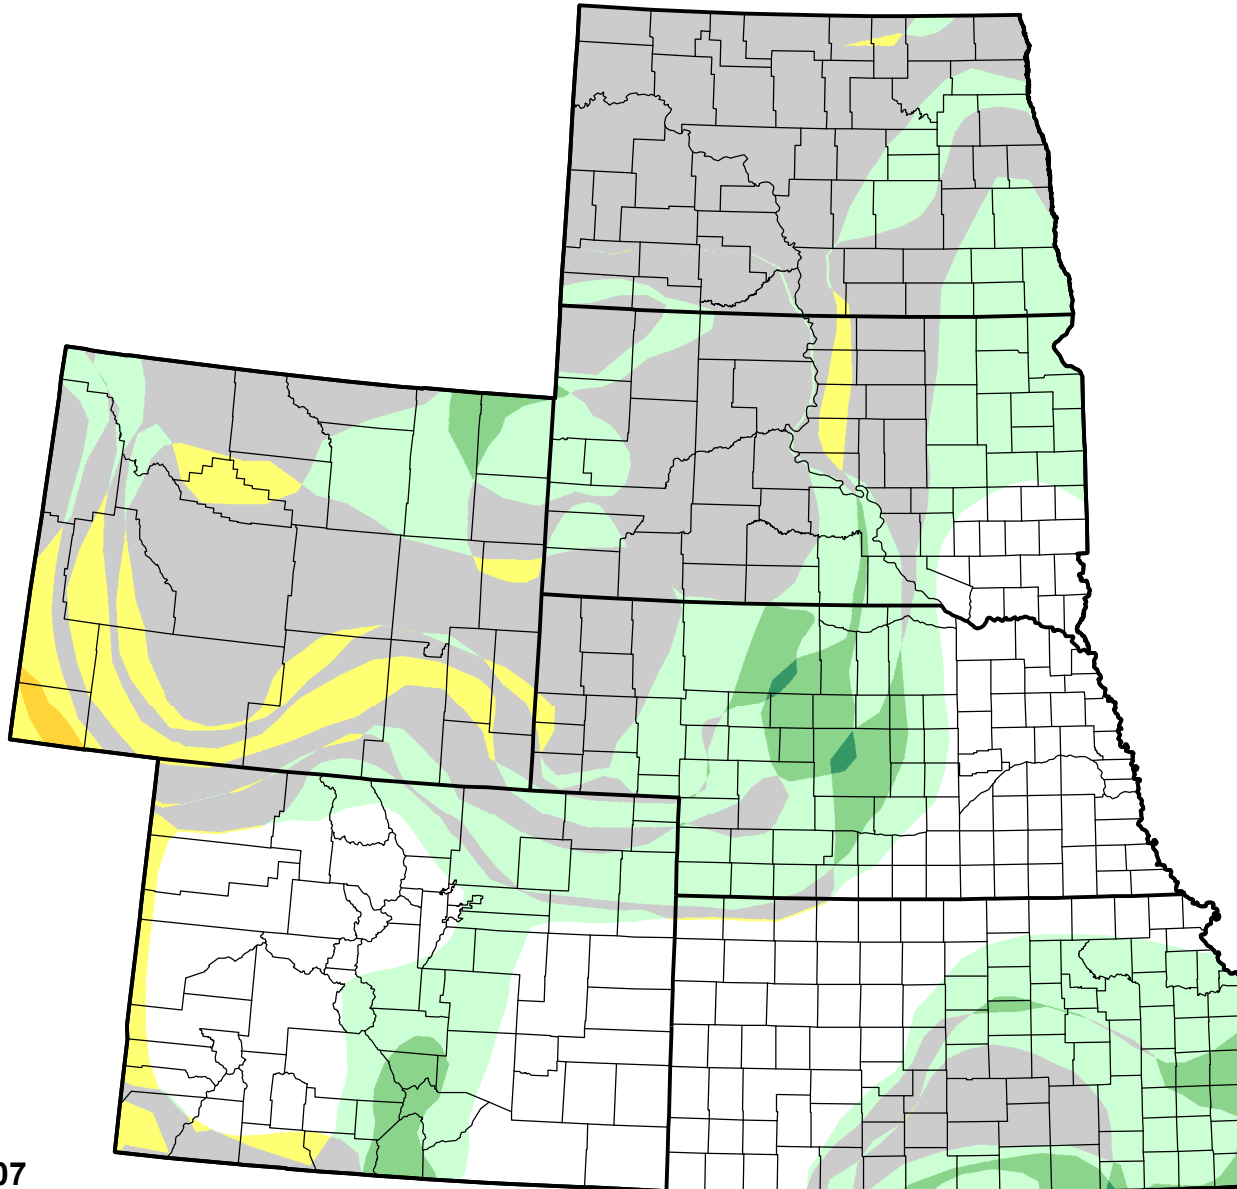

U.S. Drought Monitor Class Change - High Plains

Start of Calendar Year

March 6, 2007
compared to
January 4, 2007

droughtmonitor.unl.edu

- 5 Class Degradation
- 4 Class Degradation
- 3 Class Degradation
- 2 Class Degradation
- 1 Class Degradation
- No Change
- 1 Class Improvement
- 2 Class Improvement
- 3 Class Improvement
- 4 Class Improvement
- 5 Class Improvement