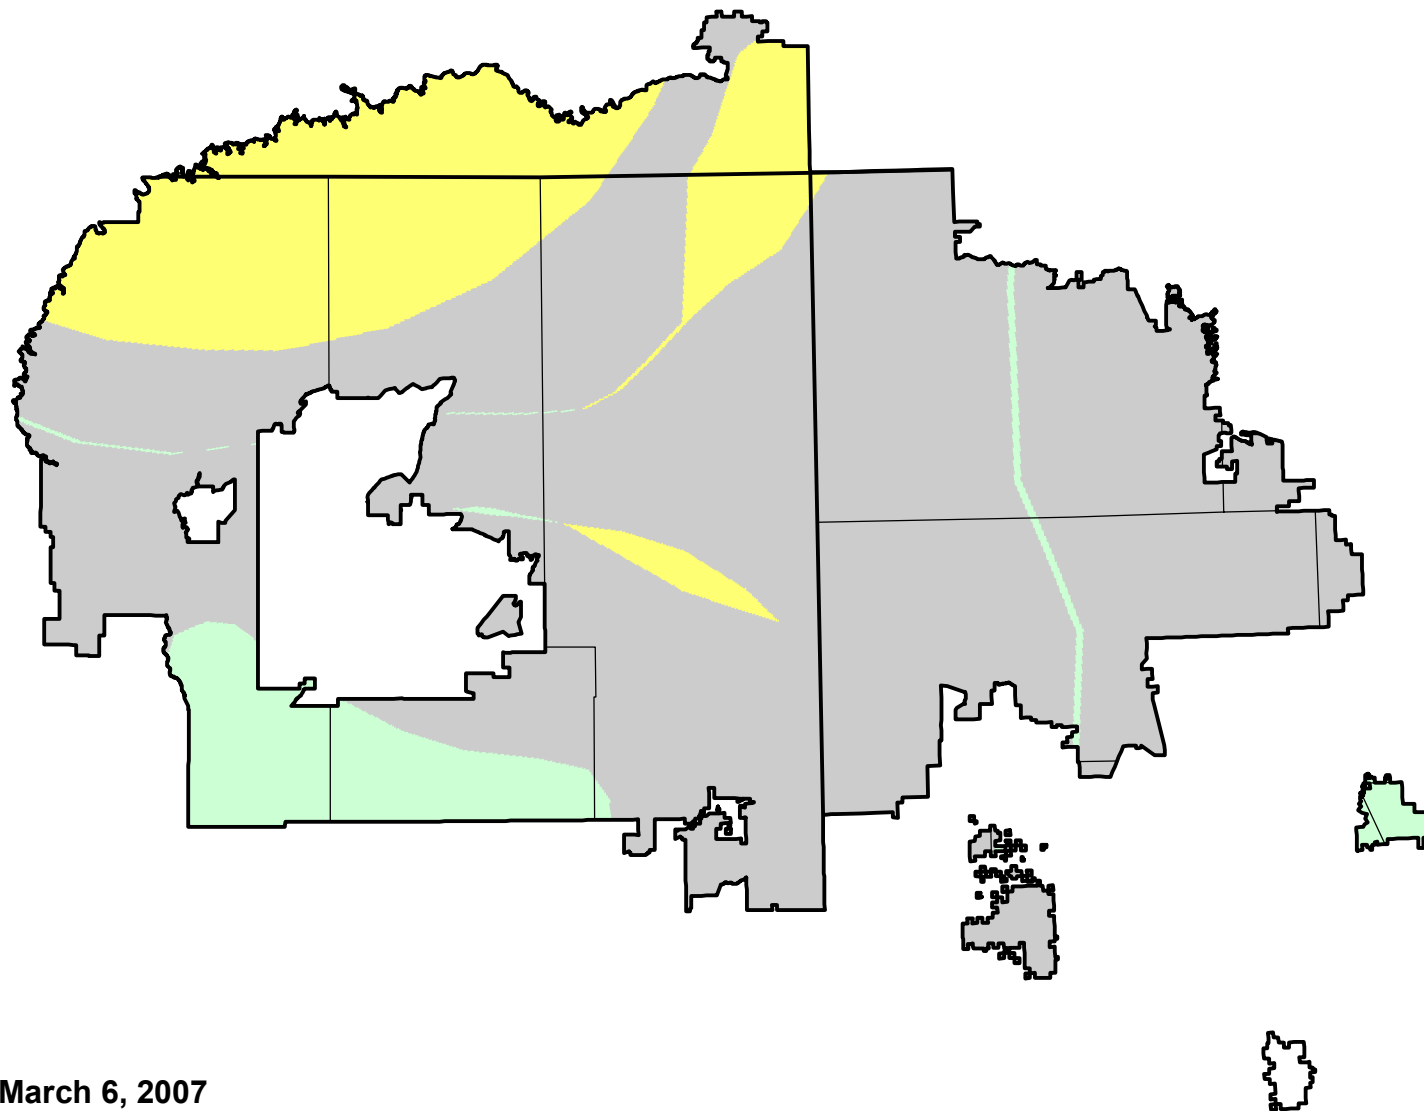

U.S. Drought Monitor Class Change - Navajo

8 Week

March 6, 2007
compared to
January 11, 2007

droughtmonitor.unl.edu

- | | |
|---|---------------------|
|  | 5 Class Degradation |
|  | 4 Class Degradation |
|  | 3 Class Degradation |
|  | 2 Class Degradation |
|  | 1 Class Degradation |
|  | No Change |
|  | 1 Class Improvement |
|  | 2 Class Improvement |
|  | 3 Class Improvement |
|  | 4 Class Improvement |
|  | 5 Class Improvement |