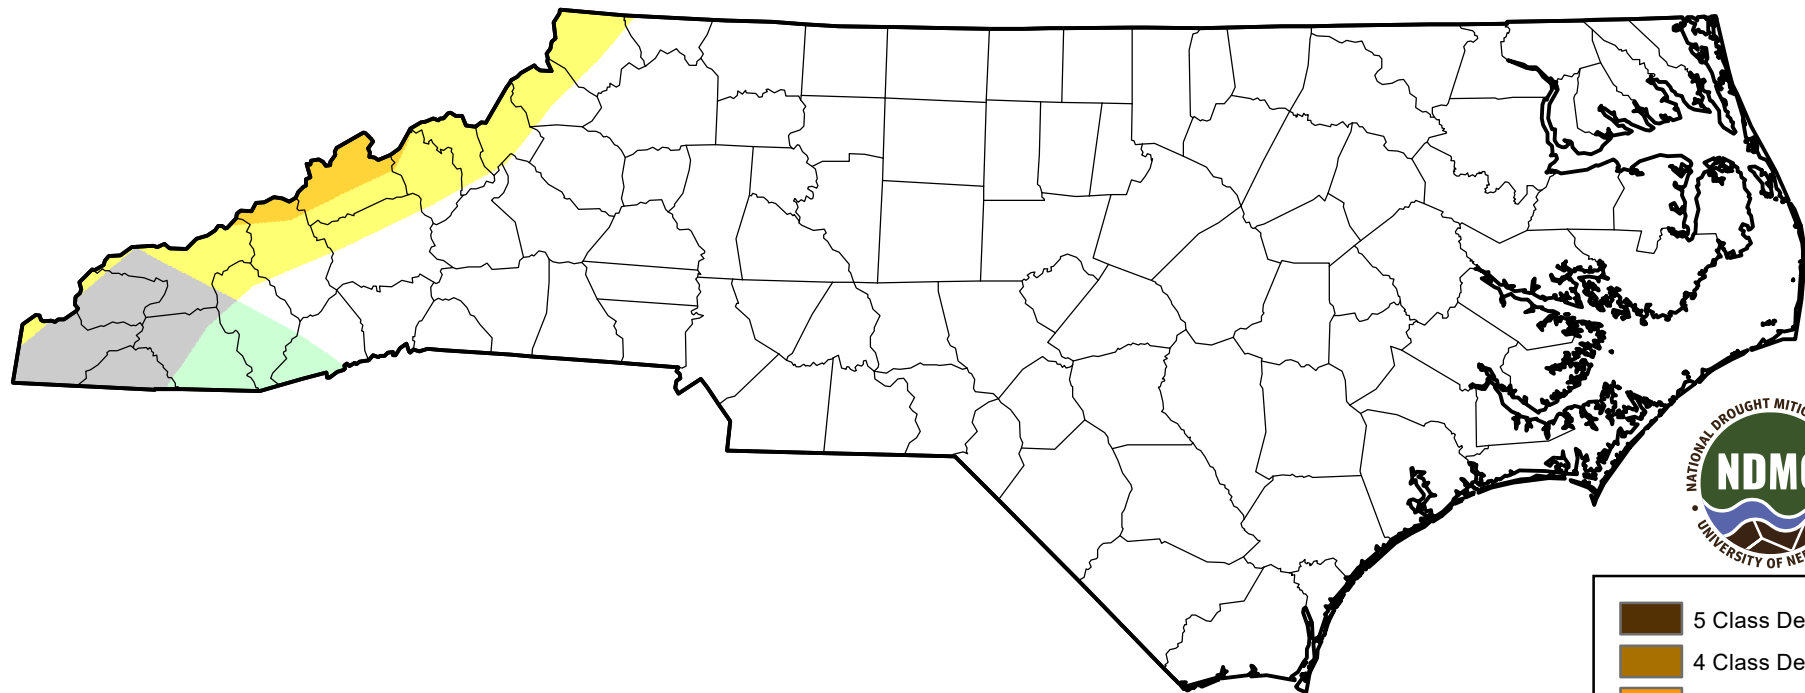

U.S. Drought Monitor Class Change - North Carolina

Start of Water Year

**March 6, 2007
compared to
September 28, 2006**

droughtmonitor.unl.edu

- 5 Class Degradation
- 4 Class Degradation
- 3 Class Degradation
- 2 Class Degradation
- 1 Class Degradation
- No Change
- 1 Class Improvement
- 2 Class Improvement
- 3 Class Improvement
- 4 Class Improvement
- 5 Class Improvement