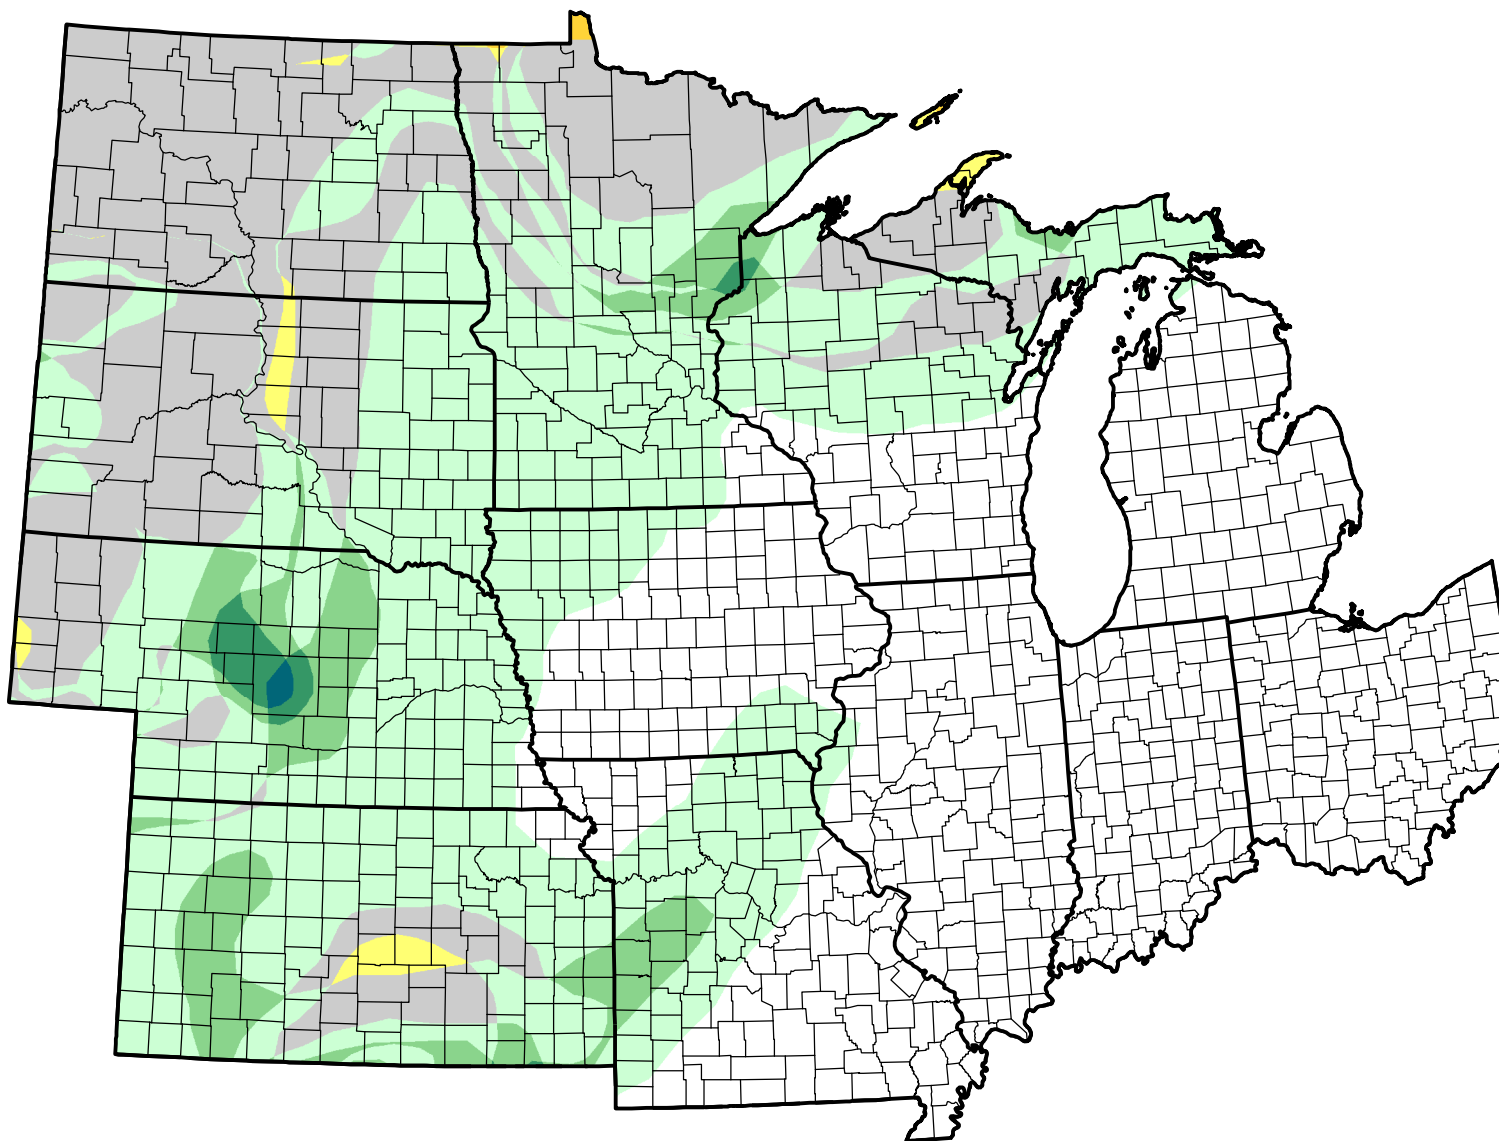

U.S. Drought Monitor Class Change - U2U North Central States 13 Week

**March 6, 2007
compared to
December 7, 2006**

droughtmonitor.unl.edu

-  5 Class Degradation
-  4 Class Degradation
-  3 Class Degradation
-  2 Class Degradation
-  1 Class Degradation
-  No Change
-  1 Class Improvement
-  2 Class Improvement
-  3 Class Improvement
-  4 Class Improvement
-  5 Class Improvement