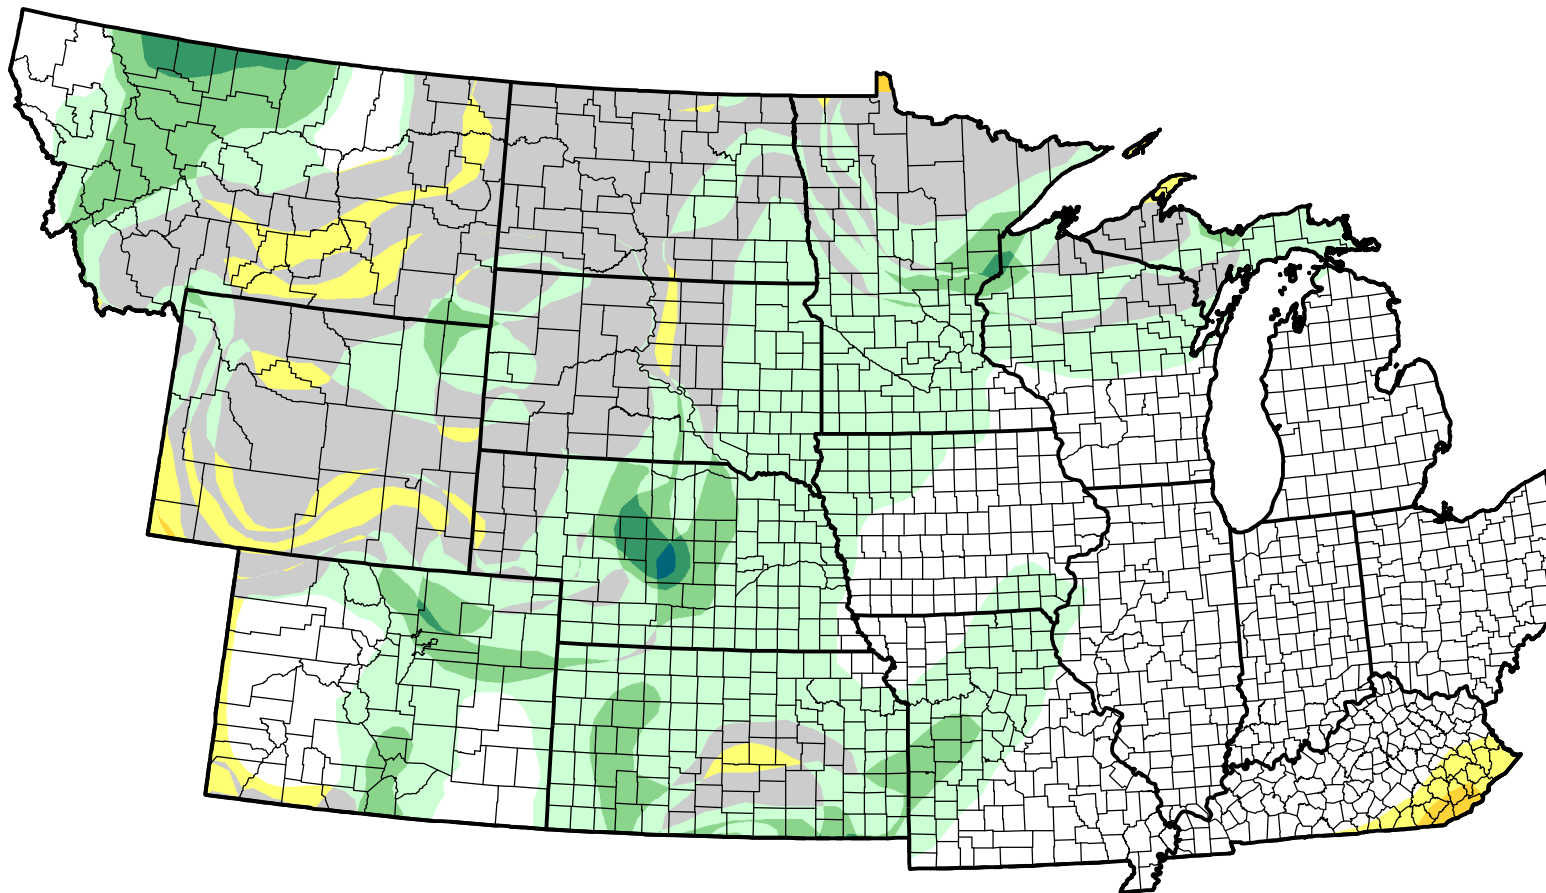

U.S. Drought Monitor Class Change - NWS Central 13 Week

March 6, 2007
compared to
December 7, 2006

droughtmonitor.unl.edu

-  5 Class Degradation
-  4 Class Degradation
-  3 Class Degradation
-  2 Class Degradation
-  1 Class Degradation
-  No Change
-  1 Class Improvement
-  2 Class Improvement
-  3 Class Improvement
-  4 Class Improvement
-  5 Class Improvement