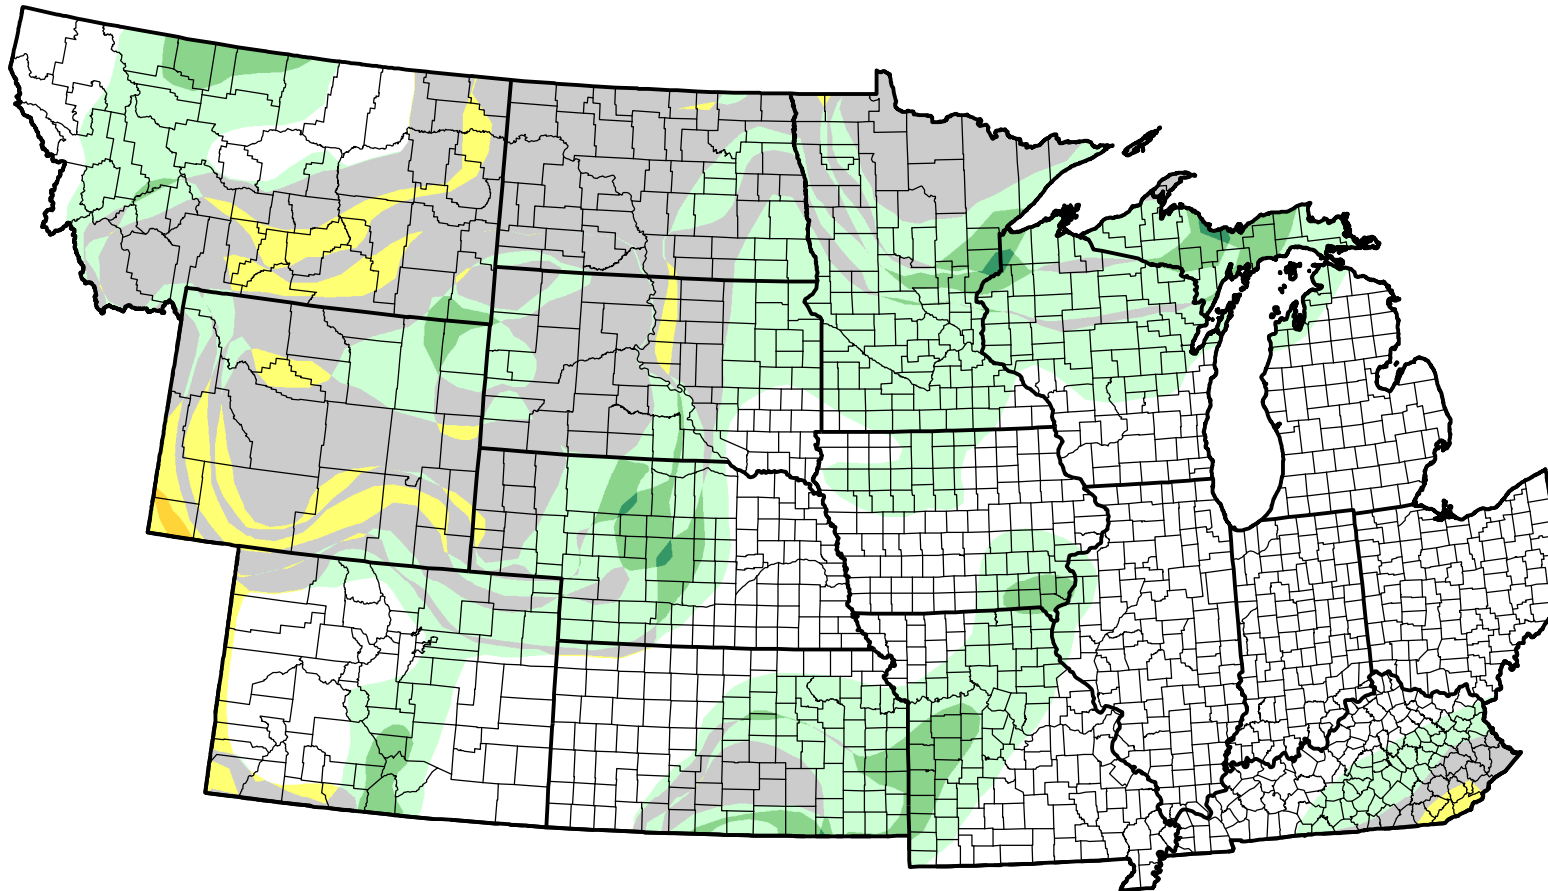

U.S. Drought Monitor Class Change - NWS Central Start of Calendar Year

-  5 Class Degradation
-  4 Class Degradation
-  3 Class Degradation
-  2 Class Degradation
-  1 Class Degradation
-  No Change
-  1 Class Improvement
-  2 Class Improvement
-  3 Class Improvement
-  4 Class Improvement
-  5 Class Improvement

March 6, 2007
compared to
January 4, 2007

droughtmonitor.unl.edu