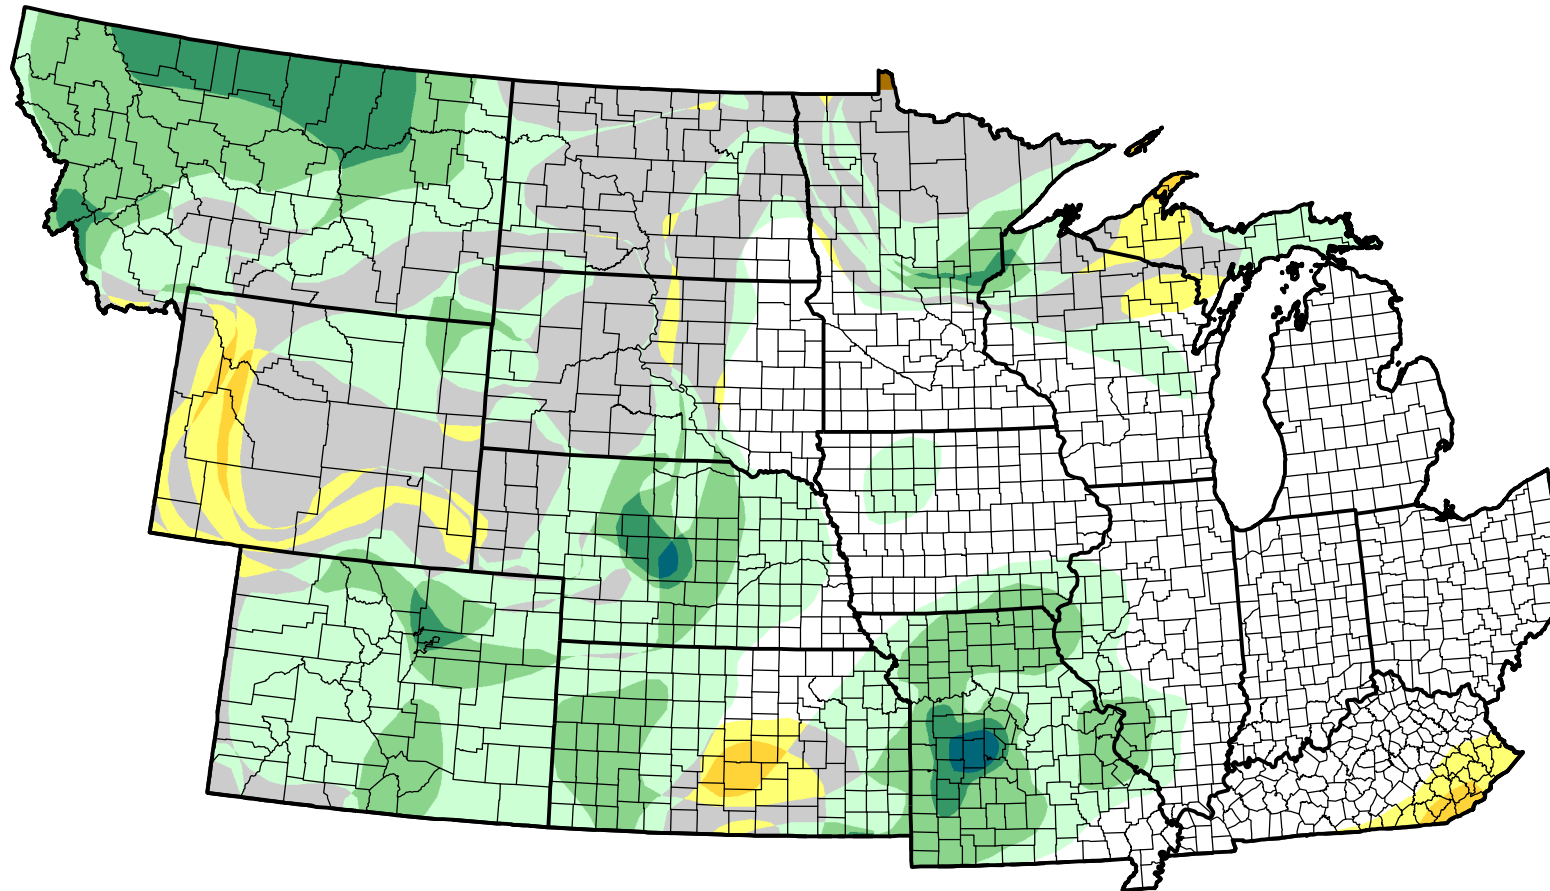

U.S. Drought Monitor Class Change - NWS Central Start of Water Year

**March 6, 2007
compared to
September 28, 2006**

droughtmonitor.unl.edu

-  5 Class Degradation
-  4 Class Degradation
-  3 Class Degradation
-  2 Class Degradation
-  1 Class Degradation
-  No Change
-  1 Class Improvement
-  2 Class Improvement
-  3 Class Improvement
-  4 Class Improvement
-  5 Class Improvement