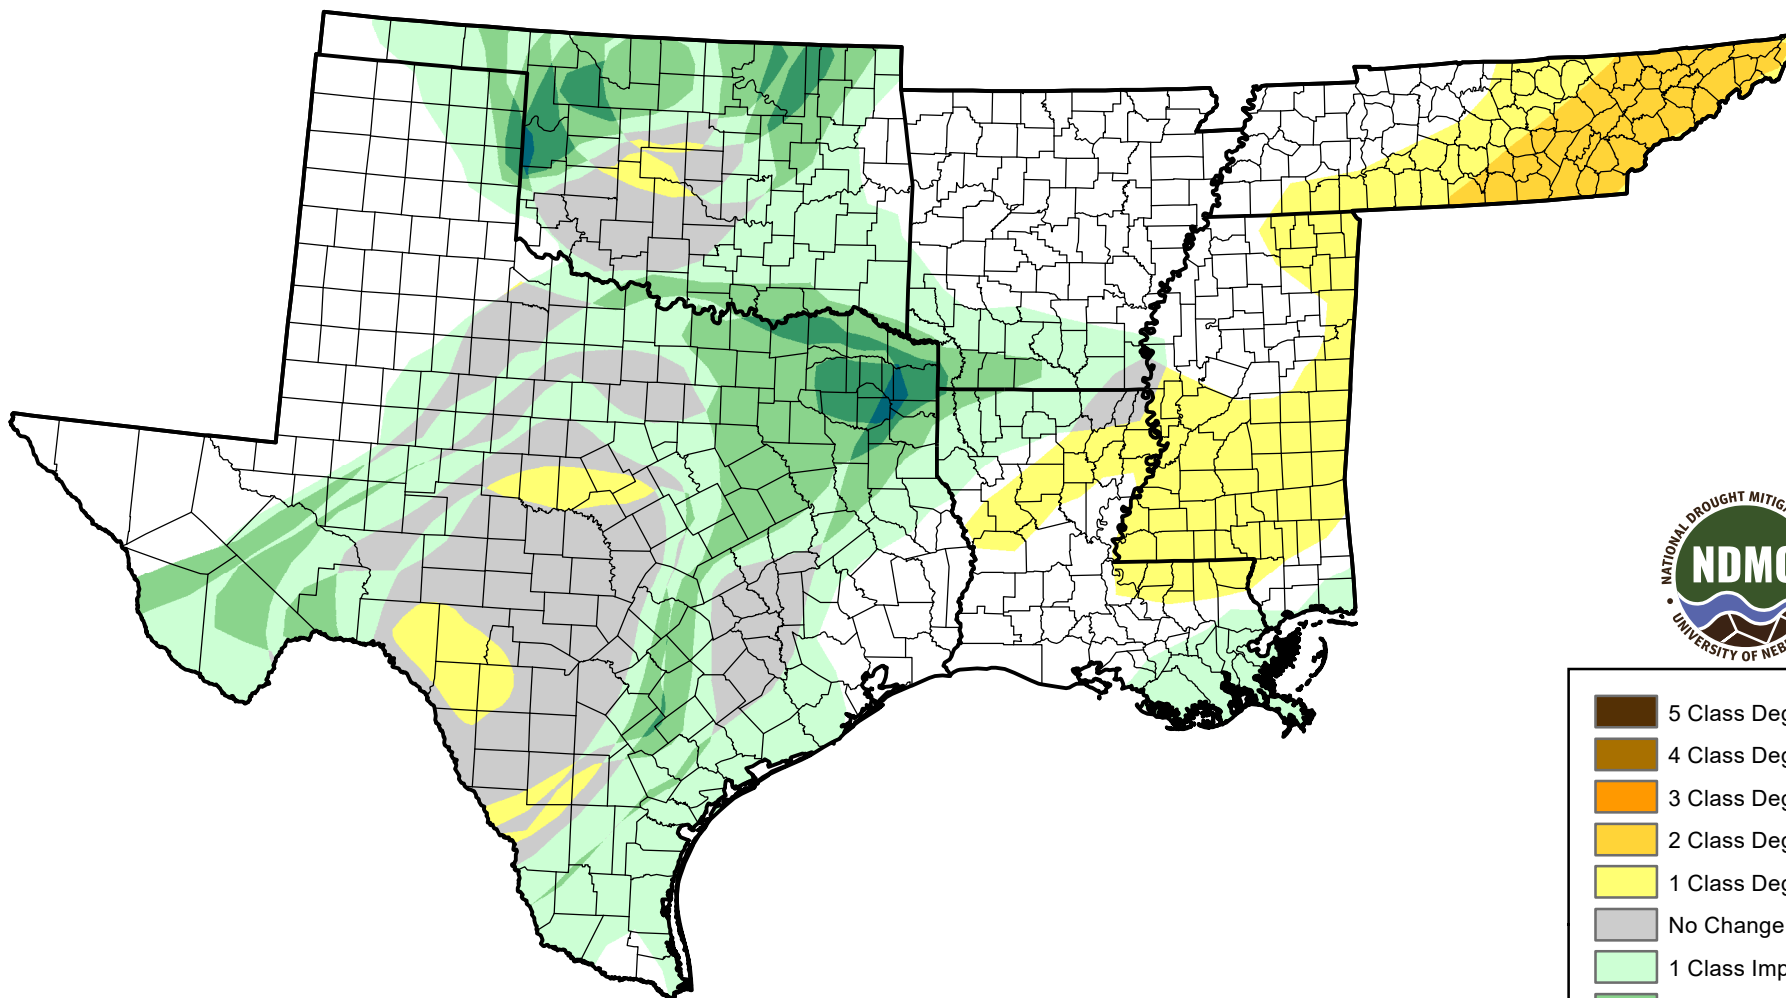

U.S. Drought Monitor Class Change - South

13 Week

March 6, 2007
compared to
December 7, 2006

droughtmonitor.unl.edu

-  5 Class Degradation
-  4 Class Degradation
-  3 Class Degradation
-  2 Class Degradation
-  1 Class Degradation
-  No Change
-  1 Class Improvement
-  2 Class Improvement
-  3 Class Improvement
-  4 Class Improvement
-  5 Class Improvement