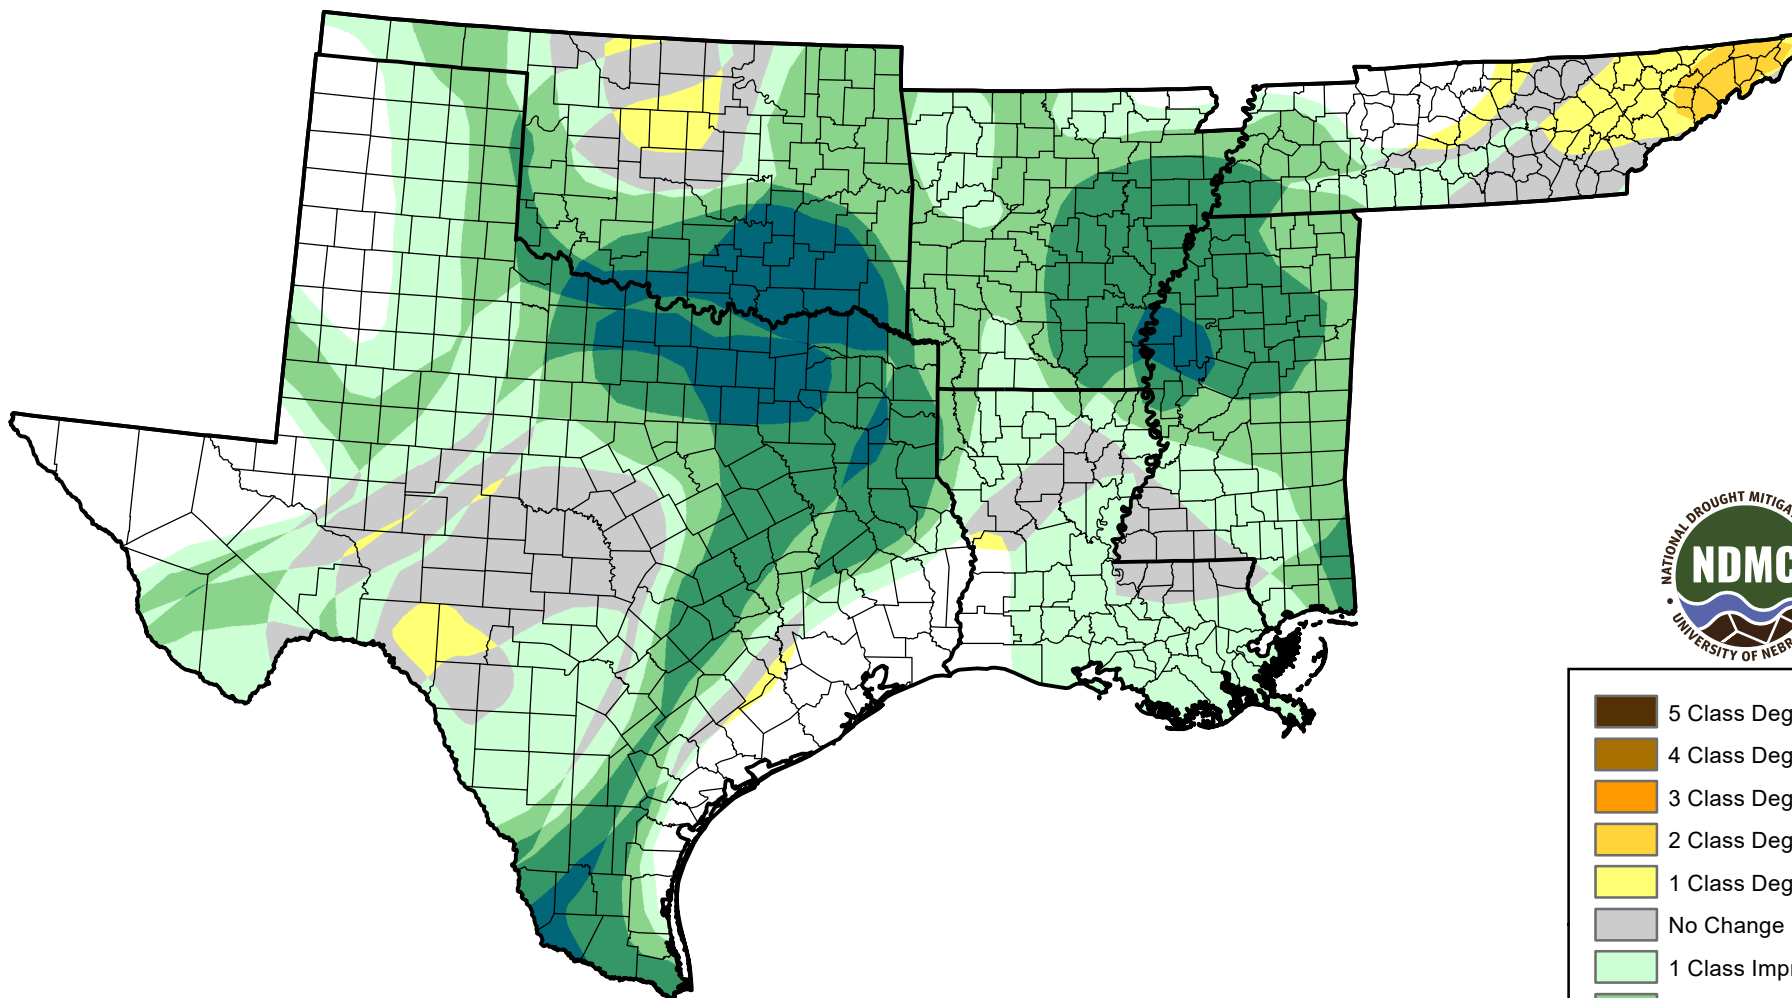

U.S. Drought Monitor Class Change - South

26 Week

March 6, 2007
compared to
September 7, 2006

droughtmonitor.unl.edu

-  5 Class Degradation
-  4 Class Degradation
-  3 Class Degradation
-  2 Class Degradation
-  1 Class Degradation
-  No Change
-  1 Class Improvement
-  2 Class Improvement
-  3 Class Improvement
-  4 Class Improvement
-  5 Class Improvement