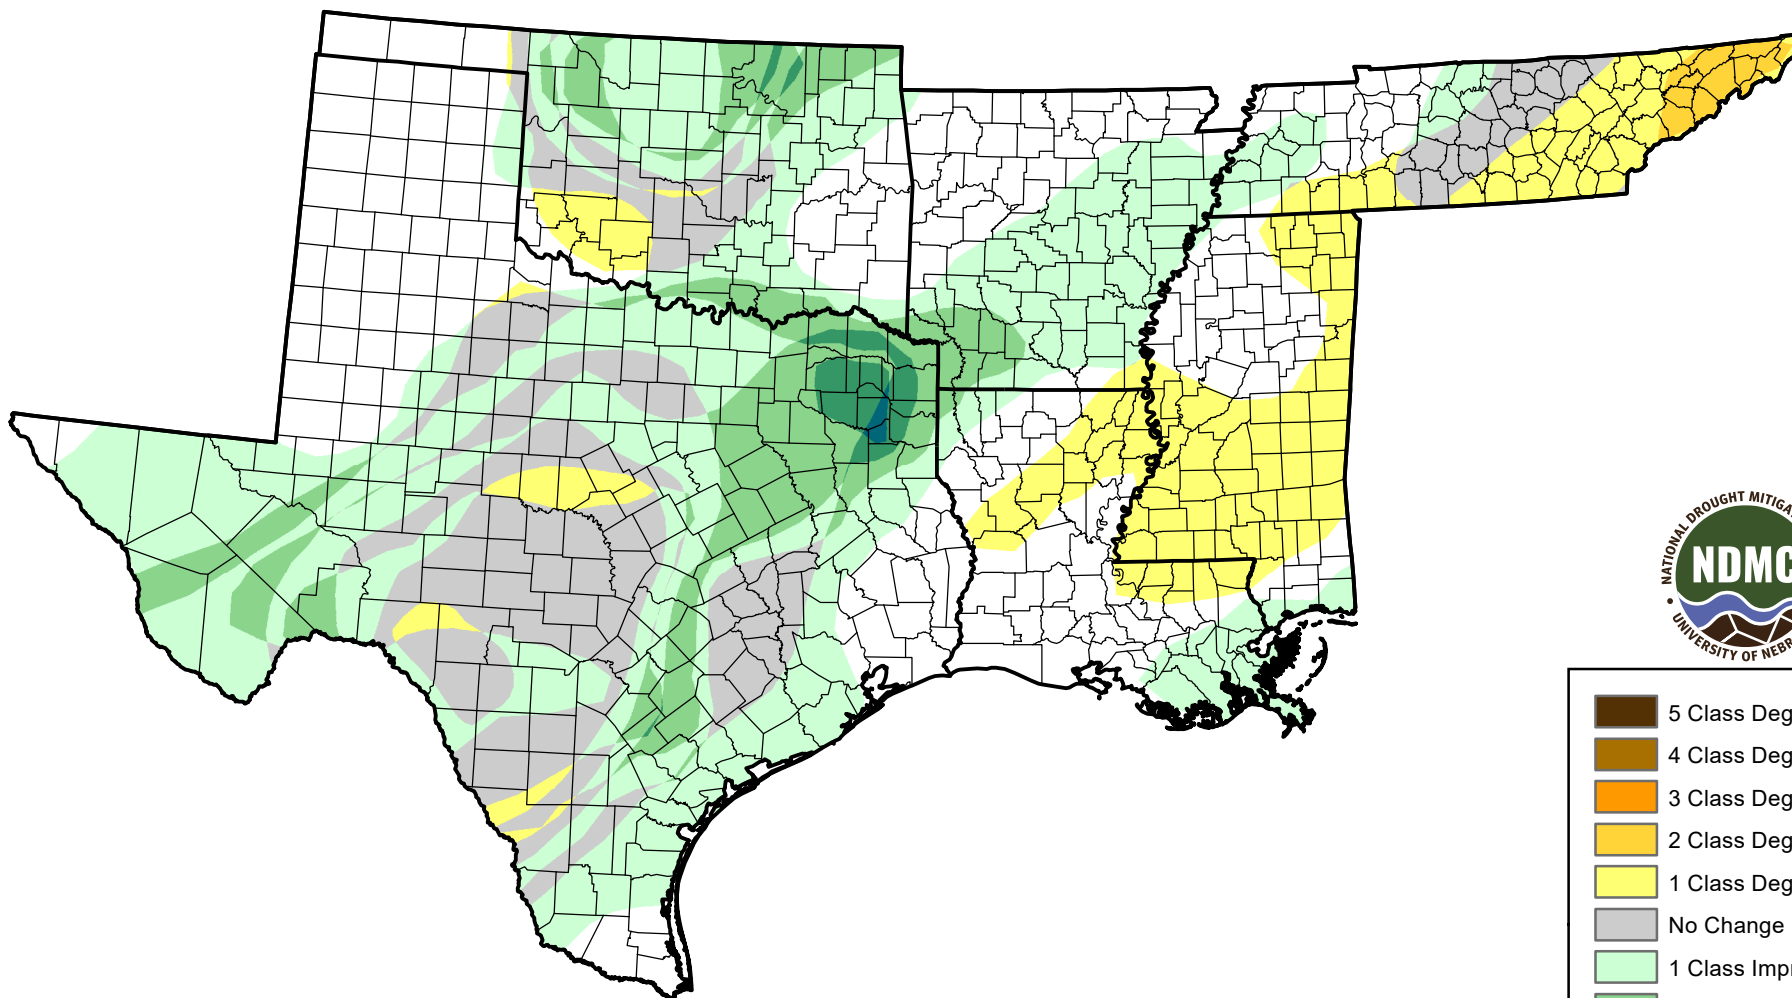

U.S. Drought Monitor Class Change - South

Start of Calendar Year

March 6, 2007
compared to
January 4, 2007

droughtmonitor.unl.edu

-  5 Class Degradation
-  4 Class Degradation
-  3 Class Degradation
-  2 Class Degradation
-  1 Class Degradation
-  No Change
-  1 Class Improvement
-  2 Class Improvement
-  3 Class Improvement
-  4 Class Improvement
-  5 Class Improvement