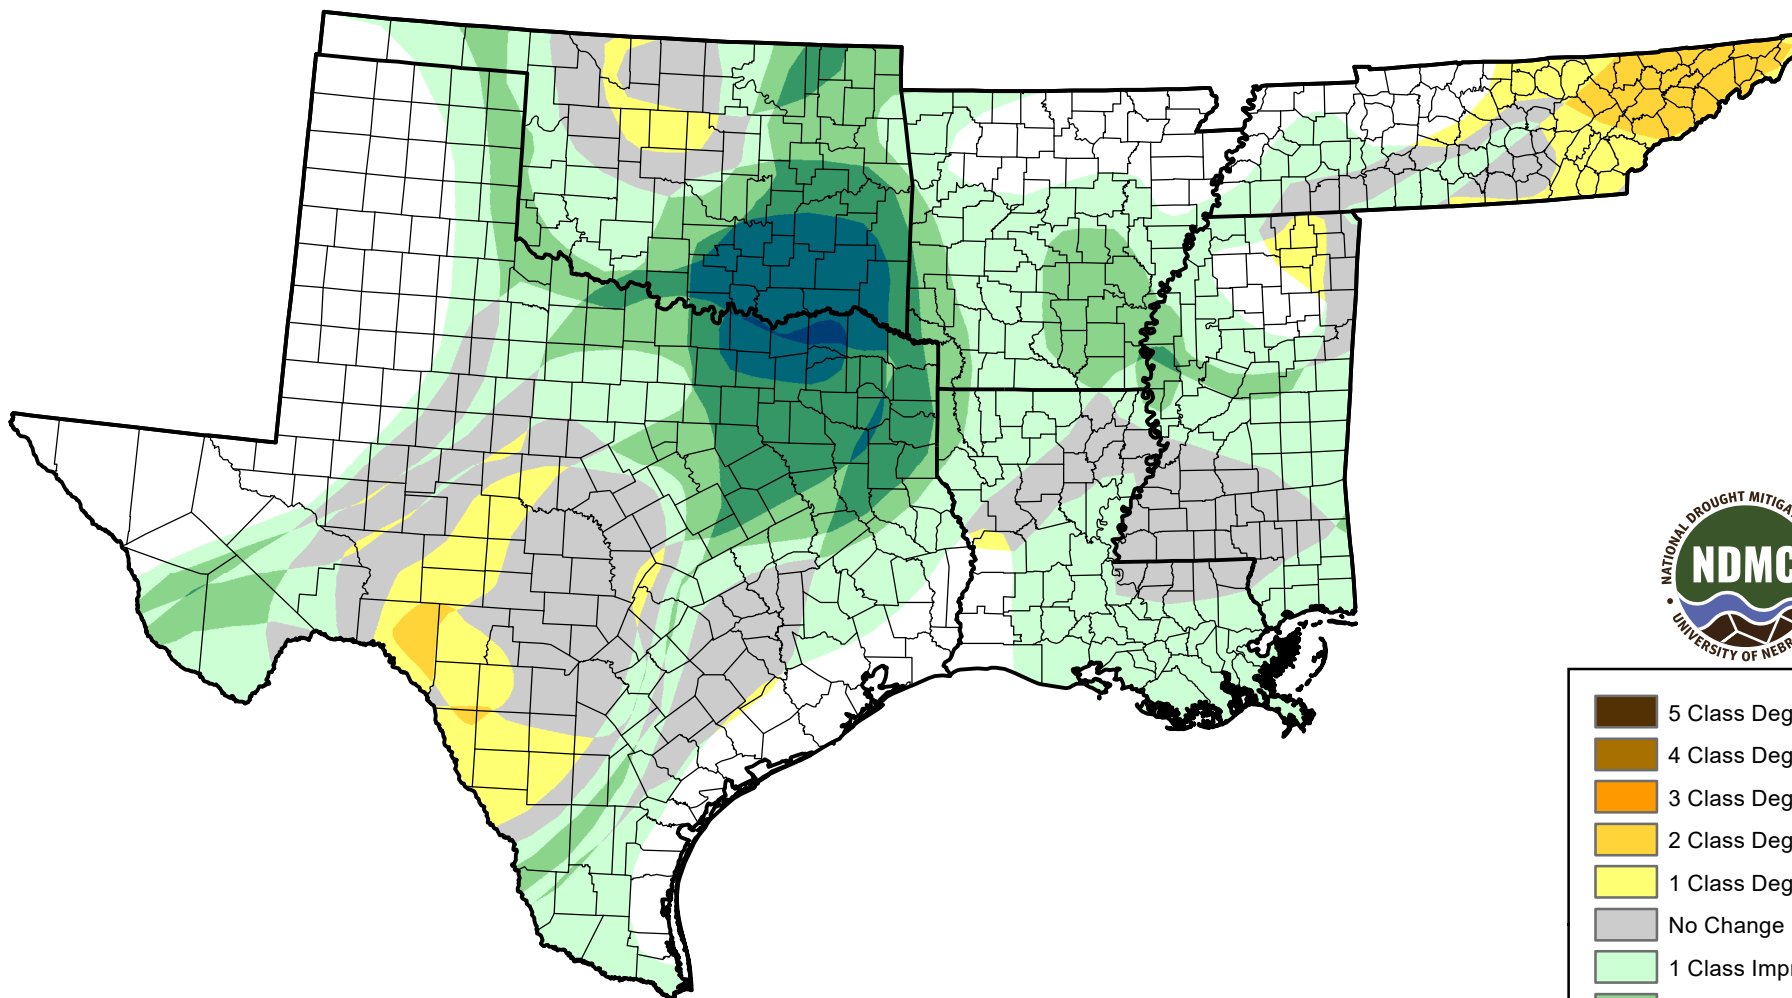

# U.S. Drought Monitor Class Change - South

## Start of Water Year

March 6, 2007  
compared to  
September 28, 2006

[droughtmonitor.unl.edu](http://droughtmonitor.unl.edu)

-  5 Class Degradation
-  4 Class Degradation
-  3 Class Degradation
-  2 Class Degradation
-  1 Class Degradation
-  No Change
-  1 Class Improvement
-  2 Class Improvement
-  3 Class Improvement
-  4 Class Improvement
-  5 Class Improvement