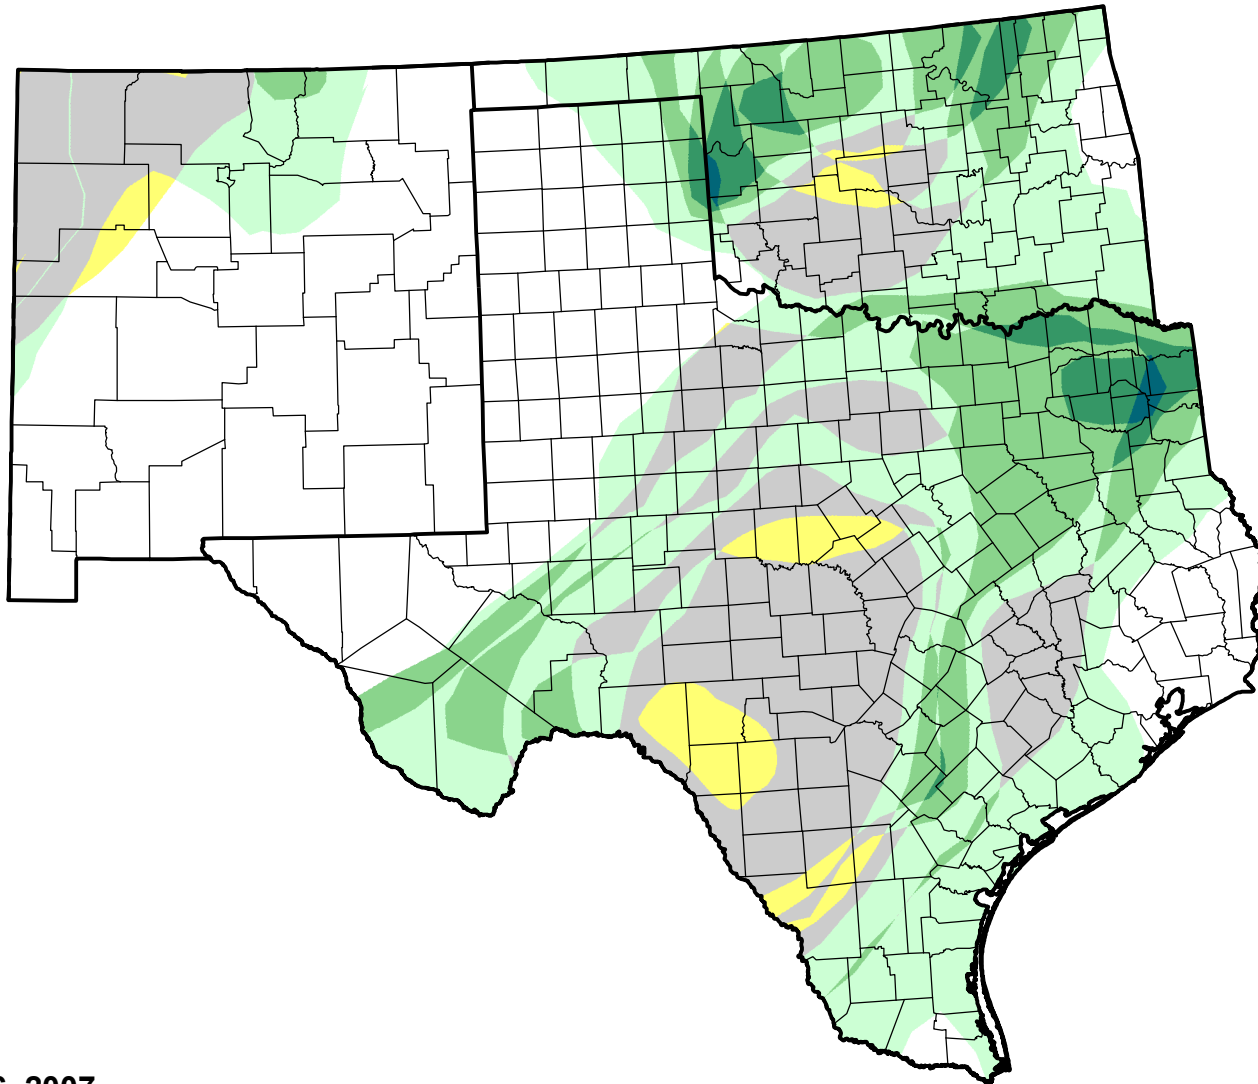

U.S. Drought Monitor Class Change - Southern Plains RDEWS

13 Week

March 6, 2007
compared to
December 7, 2006

droughtmonitor.unl.edu

-  5 Class Degradation
-  4 Class Degradation
-  3 Class Degradation
-  2 Class Degradation
-  1 Class Degradation
-  No Change
-  1 Class Improvement
-  2 Class Improvement
-  3 Class Improvement
-  4 Class Improvement
-  5 Class Improvement