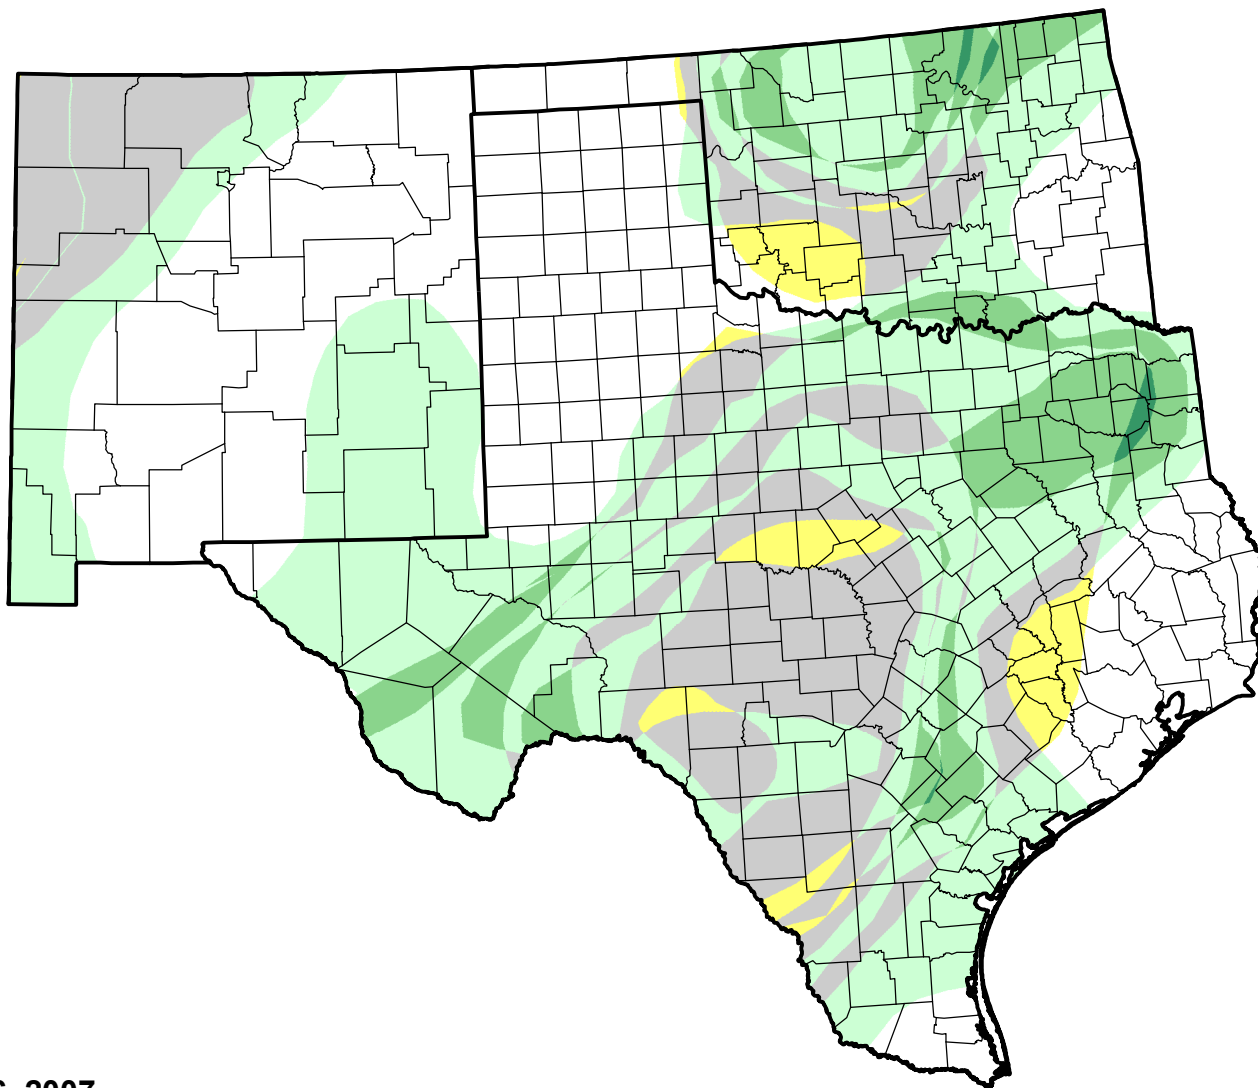

# U.S. Drought Monitor Class Change - Southern Plains RDEWS

8 Week

March 6, 2007  
compared to  
January 11, 2007

[droughtmonitor.unl.edu](http://droughtmonitor.unl.edu)

-  5 Class Degradation
-  4 Class Degradation
-  3 Class Degradation
-  2 Class Degradation
-  1 Class Degradation
-  No Change
-  1 Class Improvement
-  2 Class Improvement
-  3 Class Improvement
-  4 Class Improvement
-  5 Class Improvement