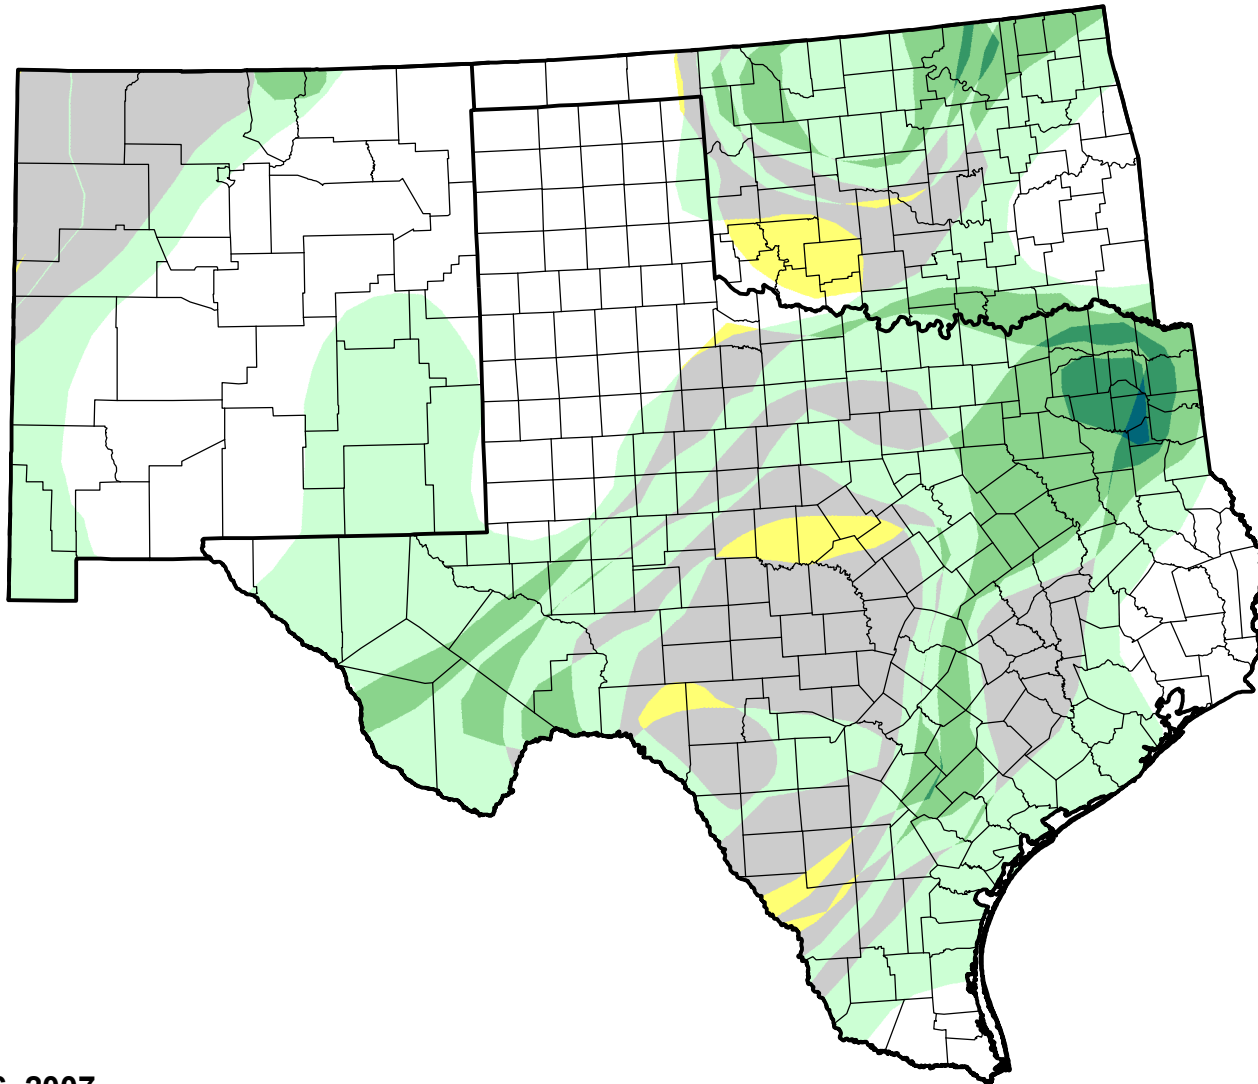

U.S. Drought Monitor Class Change - Southern Plains RDEWS

Start of Calendar Year

March 6, 2007
compared to
January 4, 2007

droughtmonitor.unl.edu

- | | |
|---|---------------------|
|  | 5 Class Degradation |
|  | 4 Class Degradation |
|  | 3 Class Degradation |
|  | 2 Class Degradation |
|  | 1 Class Degradation |
|  | No Change |
|  | 1 Class Improvement |
|  | 2 Class Improvement |
|  | 3 Class Improvement |
|  | 4 Class Improvement |
|  | 5 Class Improvement |