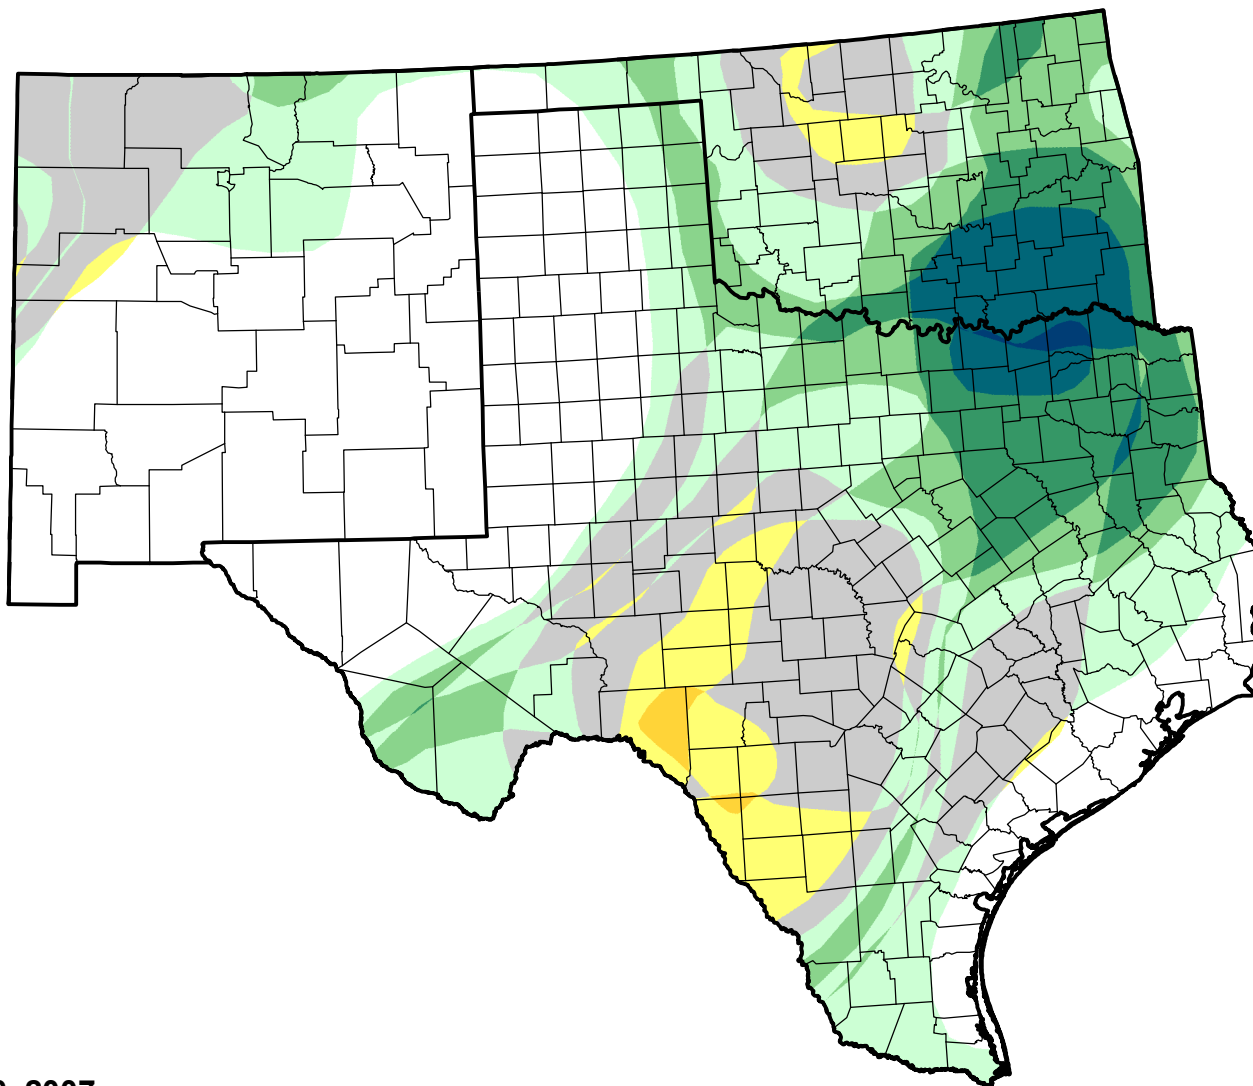

# U.S. Drought Monitor Class Change - Southern Plains RDEWS

## Start of Water Year

March 6, 2007  
compared to  
September 28, 2006

[droughtmonitor.unl.edu](http://droughtmonitor.unl.edu)

-  5 Class Degradation
-  4 Class Degradation
-  3 Class Degradation
-  2 Class Degradation
-  1 Class Degradation
-  No Change
-  1 Class Improvement
-  2 Class Improvement
-  3 Class Improvement
-  4 Class Improvement
-  5 Class Improvement