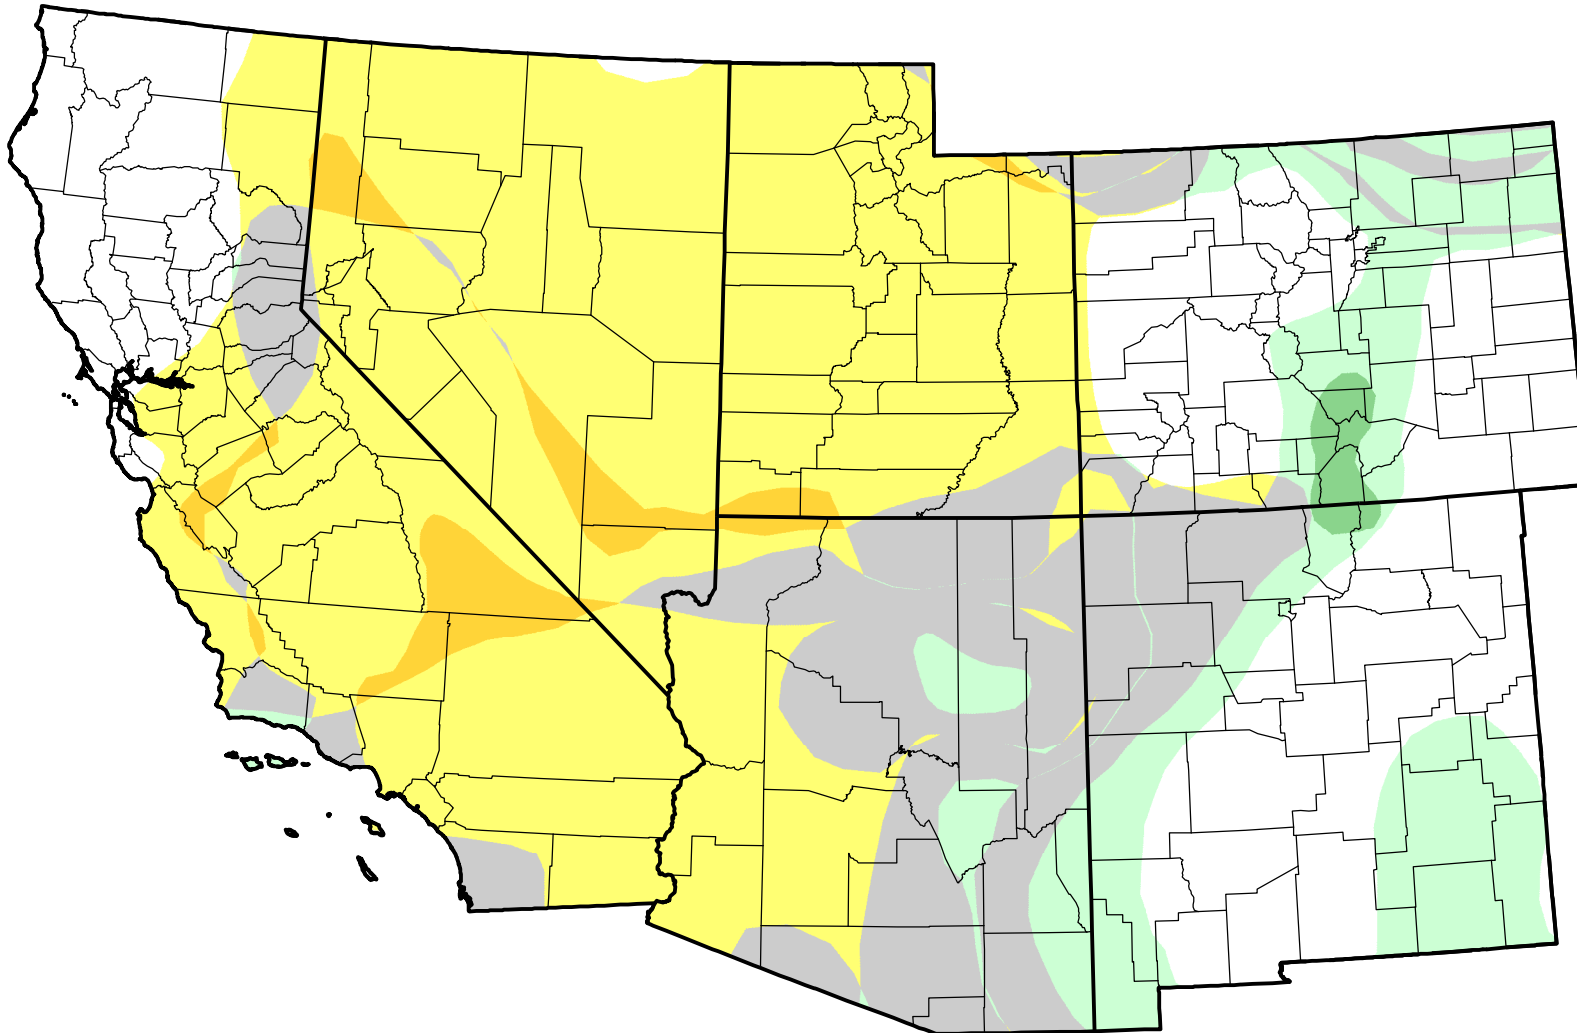

# U.S. Drought Monitor Class Change - Southwest

Start of Calendar Year

March 6, 2007  
compared to  
January 4, 2007

[droughtmonitor.unl.edu](http://droughtmonitor.unl.edu)

-  5 Class Degradation
-  4 Class Degradation
-  3 Class Degradation
-  2 Class Degradation
-  1 Class Degradation
-  No Change
-  1 Class Improvement
-  2 Class Improvement
-  3 Class Improvement
-  4 Class Improvement
-  5 Class Improvement