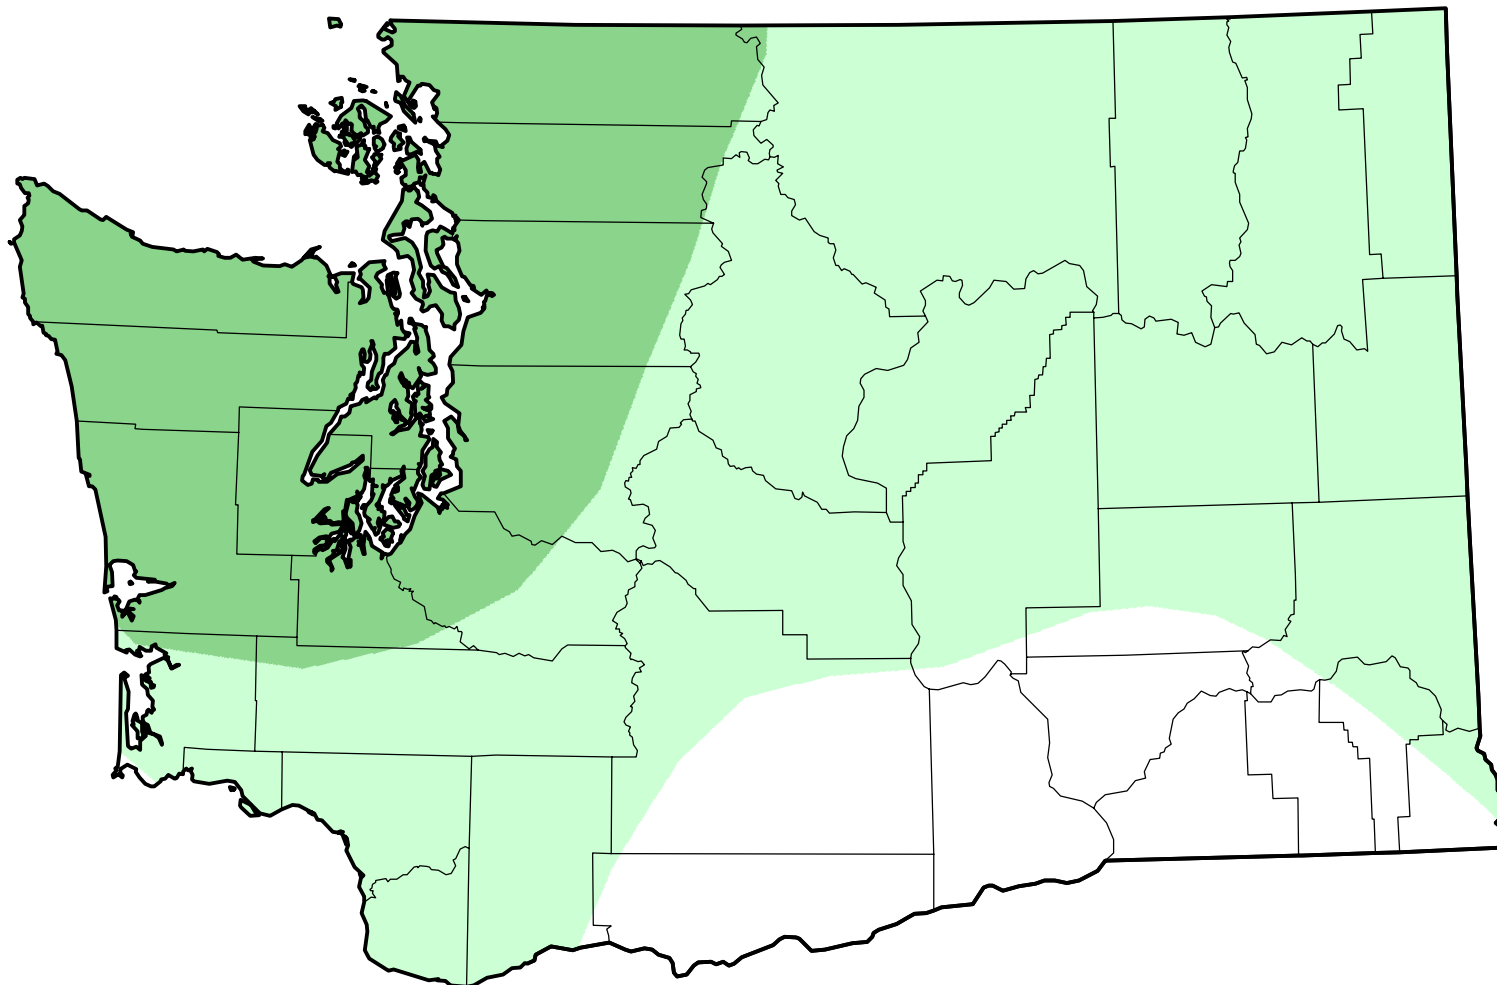

U.S. Drought Monitor Class Change - Washington

Start of Water Year

March 6, 2007
compared to
September 28, 2006

droughtmonitor.unl.edu