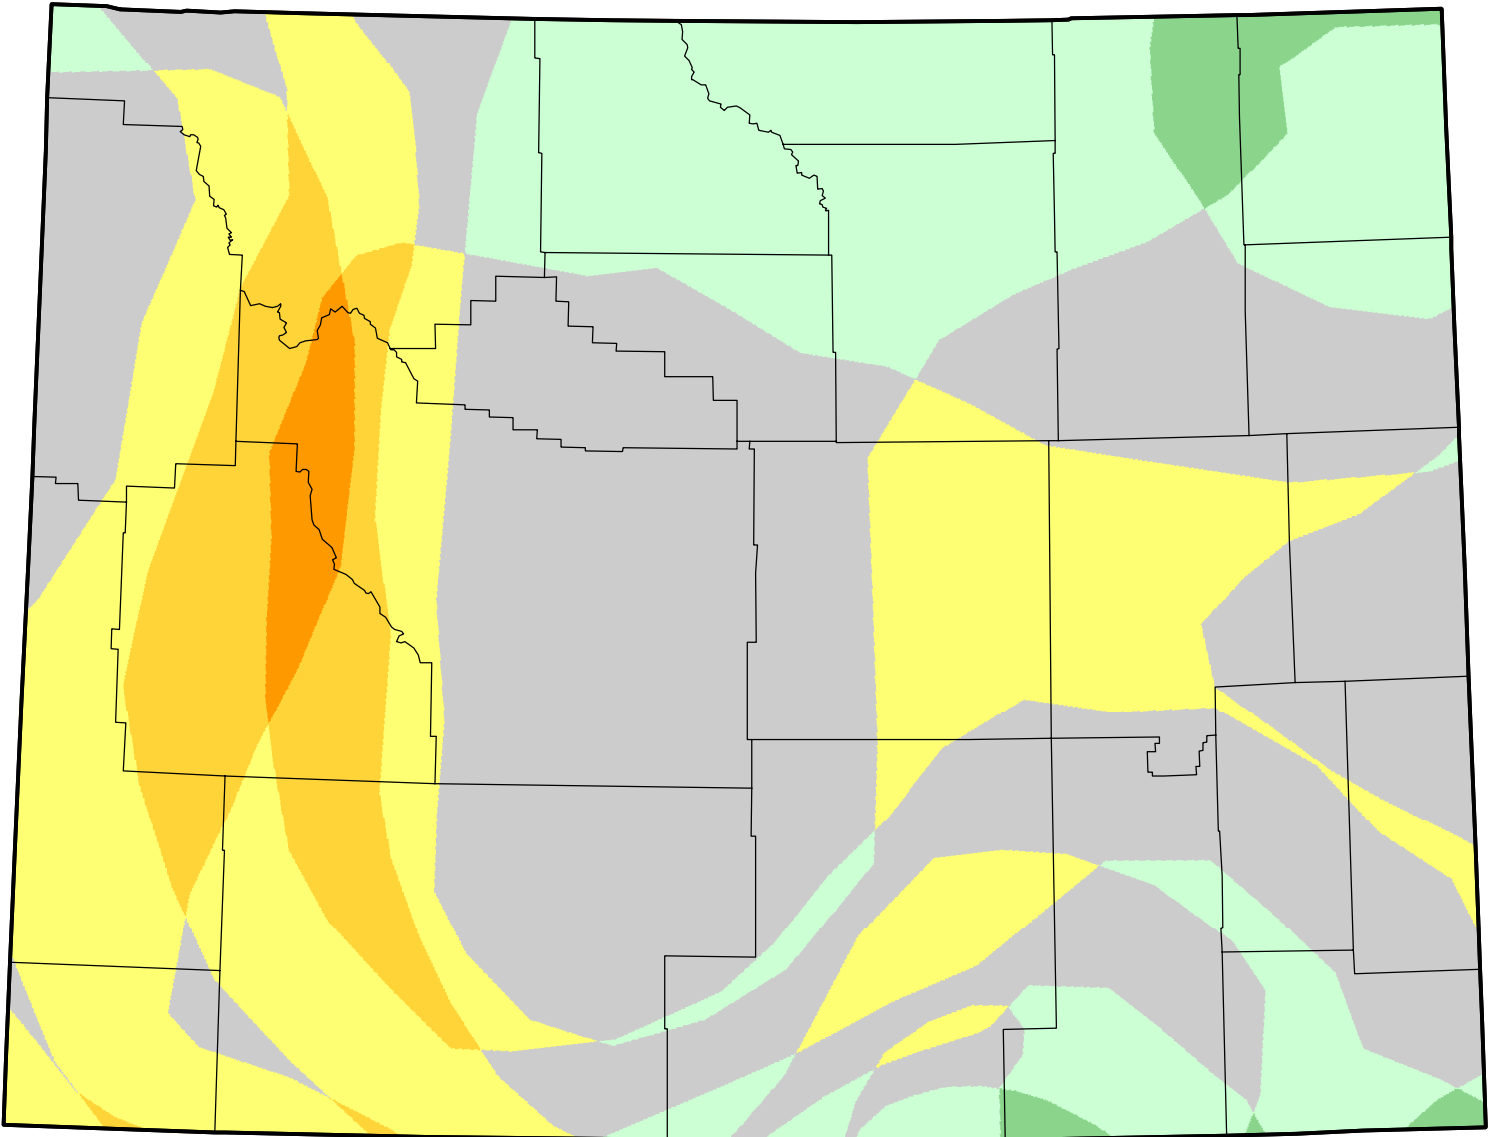

# U.S. Drought Monitor Class Change - Wyoming

26 Week

March 6, 2007  
compared to  
September 7, 2006

[droughtmonitor.unl.edu](http://droughtmonitor.unl.edu)

-  5 Class Degradation
-  4 Class Degradation
-  3 Class Degradation
-  2 Class Degradation
-  1 Class Degradation
-  No Change
-  1 Class Improvement
-  2 Class Improvement
-  3 Class Improvement
-  4 Class Improvement
-  5 Class Improvement