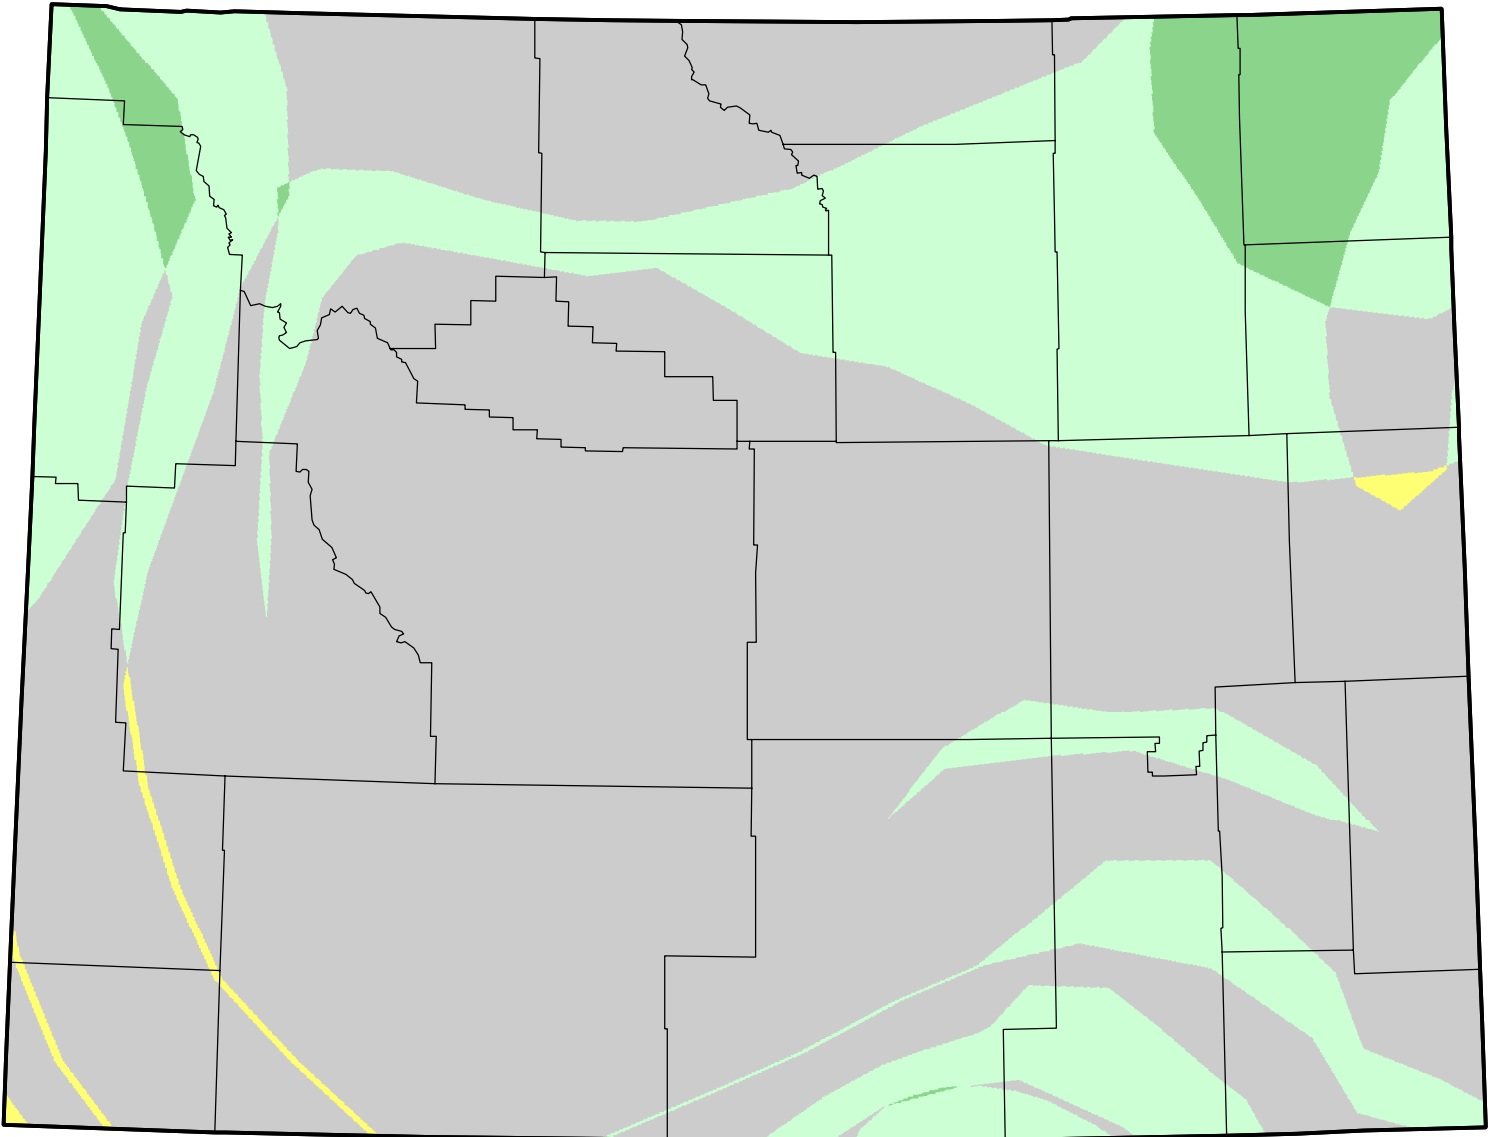

U.S. Drought Monitor Class Change - Wyoming

8 Week

March 6, 2007
compared to
January 11, 2007

droughtmonitor.unl.edu

-  5 Class Degradation
-  4 Class Degradation
-  3 Class Degradation
-  2 Class Degradation
-  1 Class Degradation
-  No Change
-  1 Class Improvement
-  2 Class Improvement
-  3 Class Improvement
-  4 Class Improvement
-  5 Class Improvement